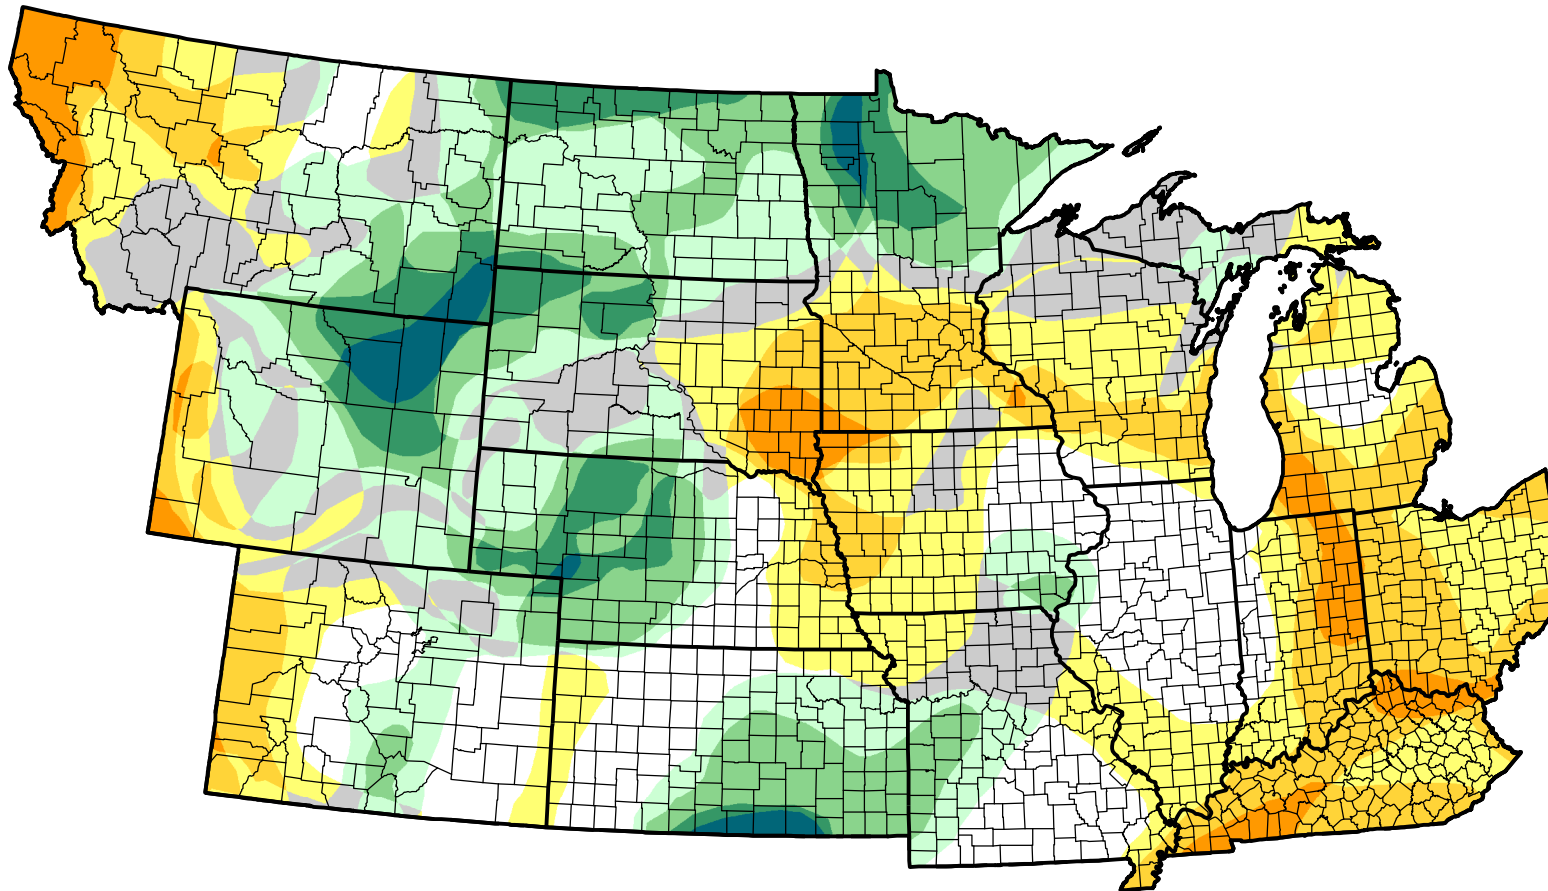

U.S. Drought Monitor Class Change - NWS Central Start of Calendar Year

July 31, 2007
compared to
January 4, 2007

droughtmonitor.unl.edu