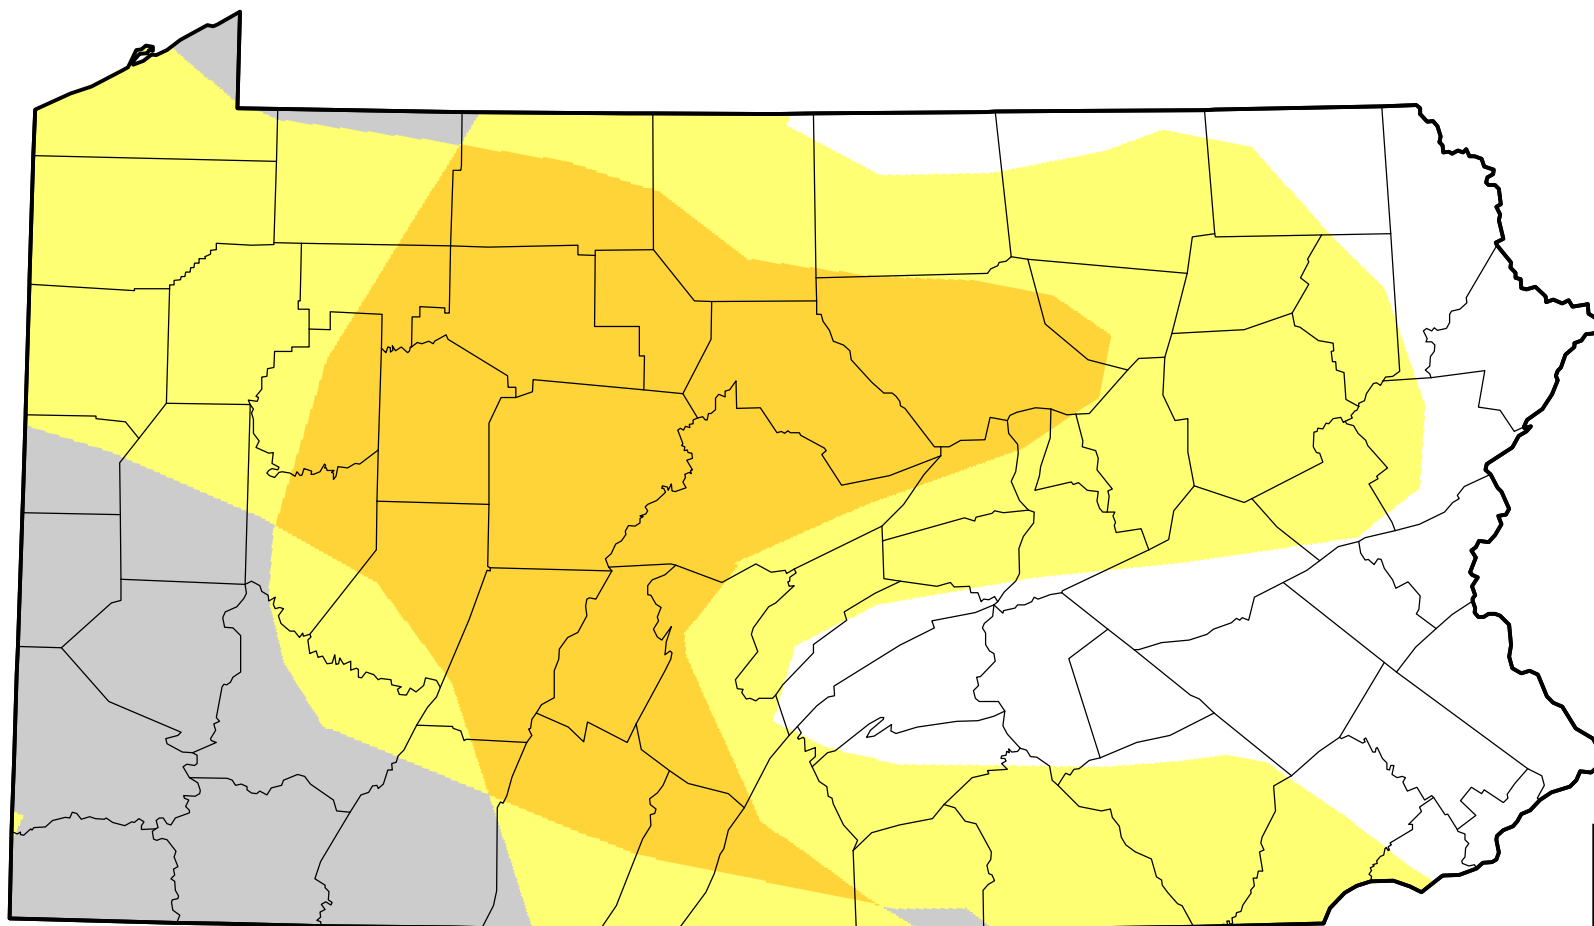

U.S. Drought Monitor Class Change - Pennsylvania

8 Week

**July 31, 2007
compared to
June 7, 2007**

droughtmonitor.unl.edu

-  5 Class Degradation
-  4 Class Degradation
-  3 Class Degradation
-  2 Class Degradation
-  1 Class Degradation
-  No Change
-  1 Class Improvement
-  2 Class Improvement
-  3 Class Improvement
-  4 Class Improvement
-  5 Class Improvement