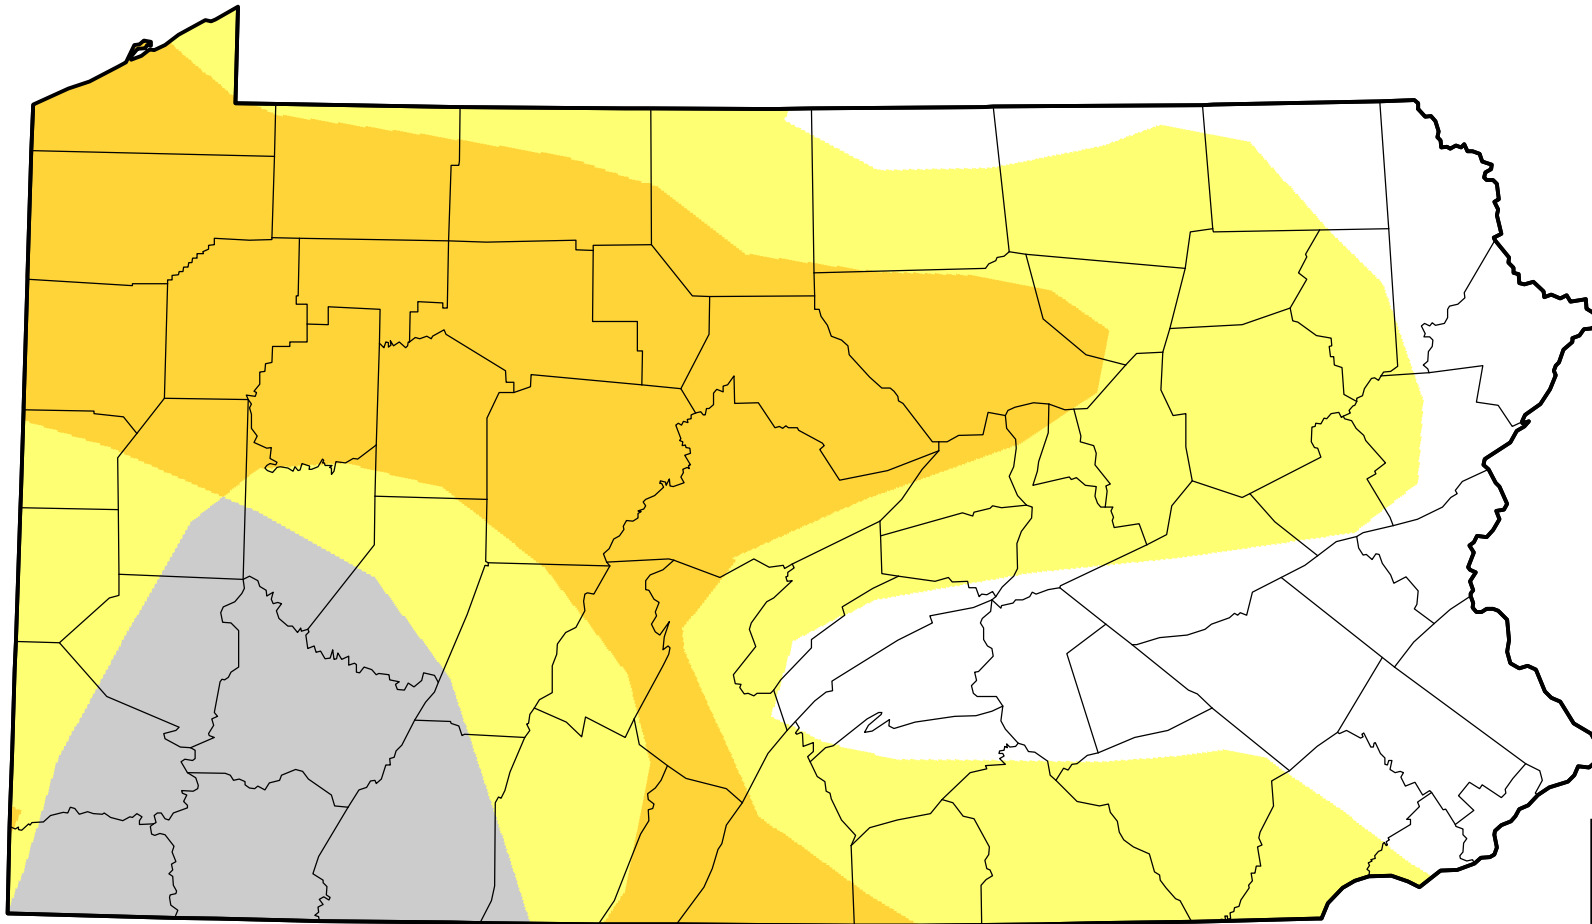

U.S. Drought Monitor Class Change - Pennsylvania

Start of Calendar Year

July 31, 2007
compared to
January 4, 2007

droughtmonitor.unl.edu

-  5 Class Degradation
-  4 Class Degradation
-  3 Class Degradation
-  2 Class Degradation
-  1 Class Degradation
-  No Change
-  1 Class Improvement
-  2 Class Improvement
-  3 Class Improvement
-  4 Class Improvement
-  5 Class Improvement