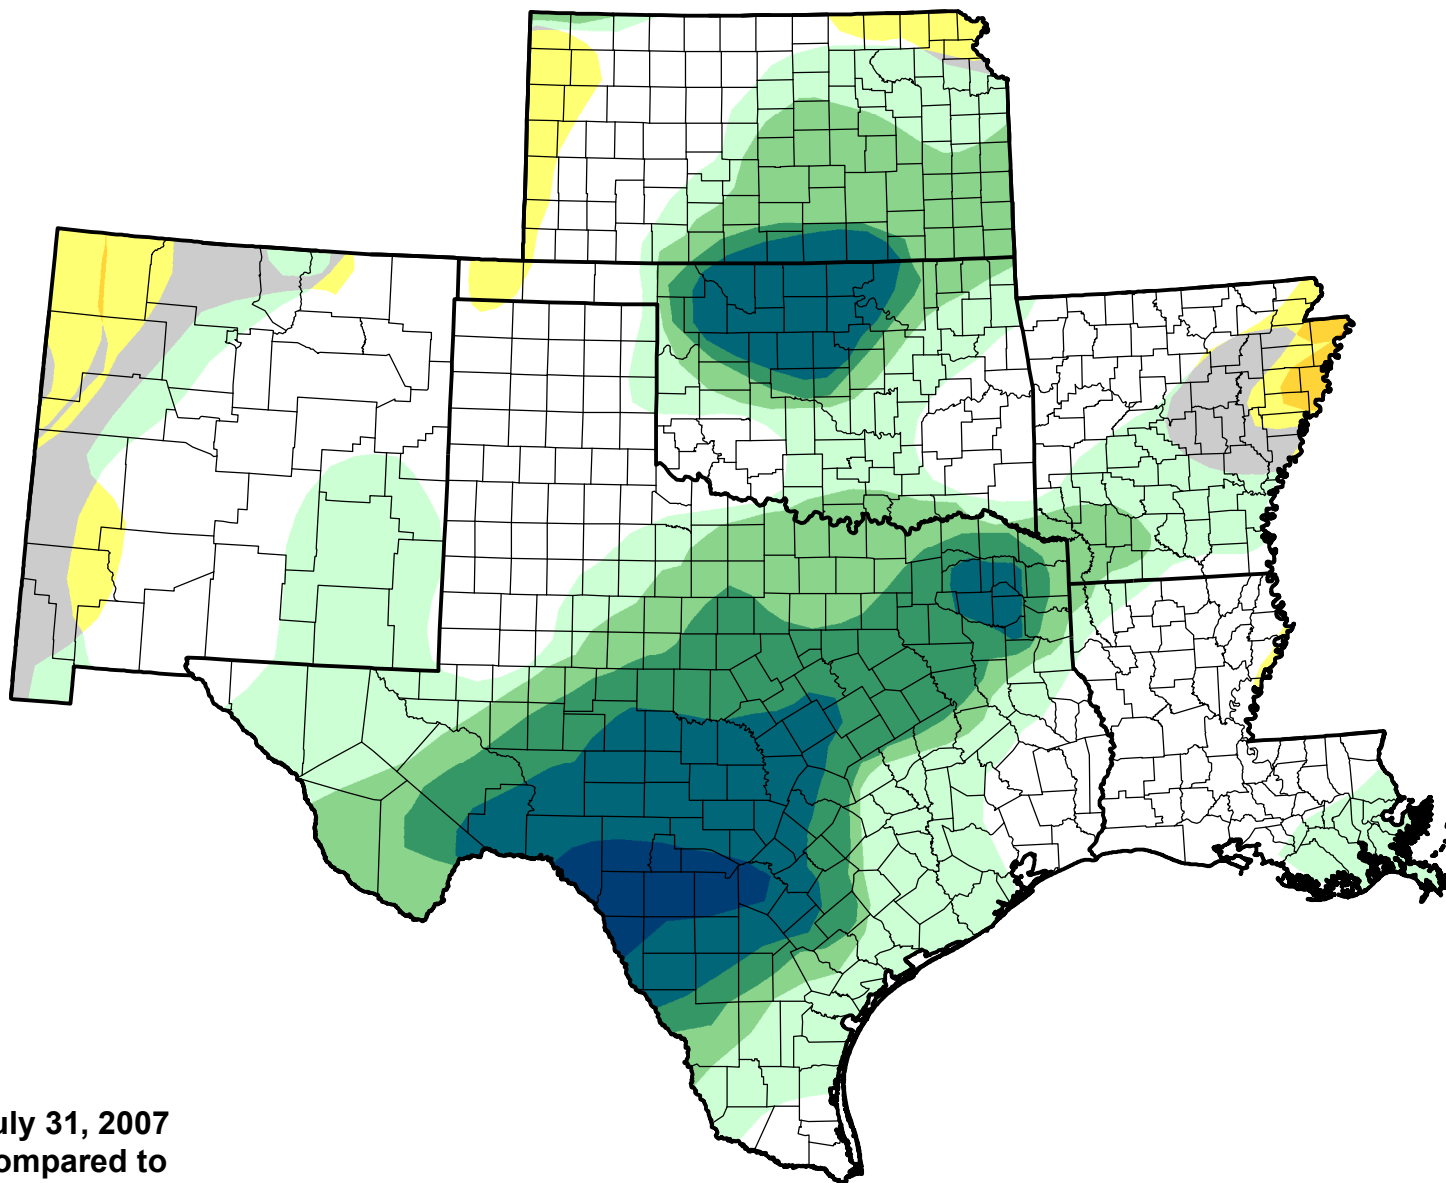

# U.S. Drought Monitor Class Change - SCIPP

Start of Calendar Year

July 31, 2007  
compared to  
January 4, 2007

[droughtmonitor.unl.edu](http://droughtmonitor.unl.edu)

- 5 Class Degradation
- 4 Class Degradation
- 3 Class Degradation
- 2 Class Degradation
- 1 Class Degradation
- No Change
- 1 Class Improvement
- 2 Class Improvement
- 3 Class Improvement
- 4 Class Improvement
- 5 Class Improvement