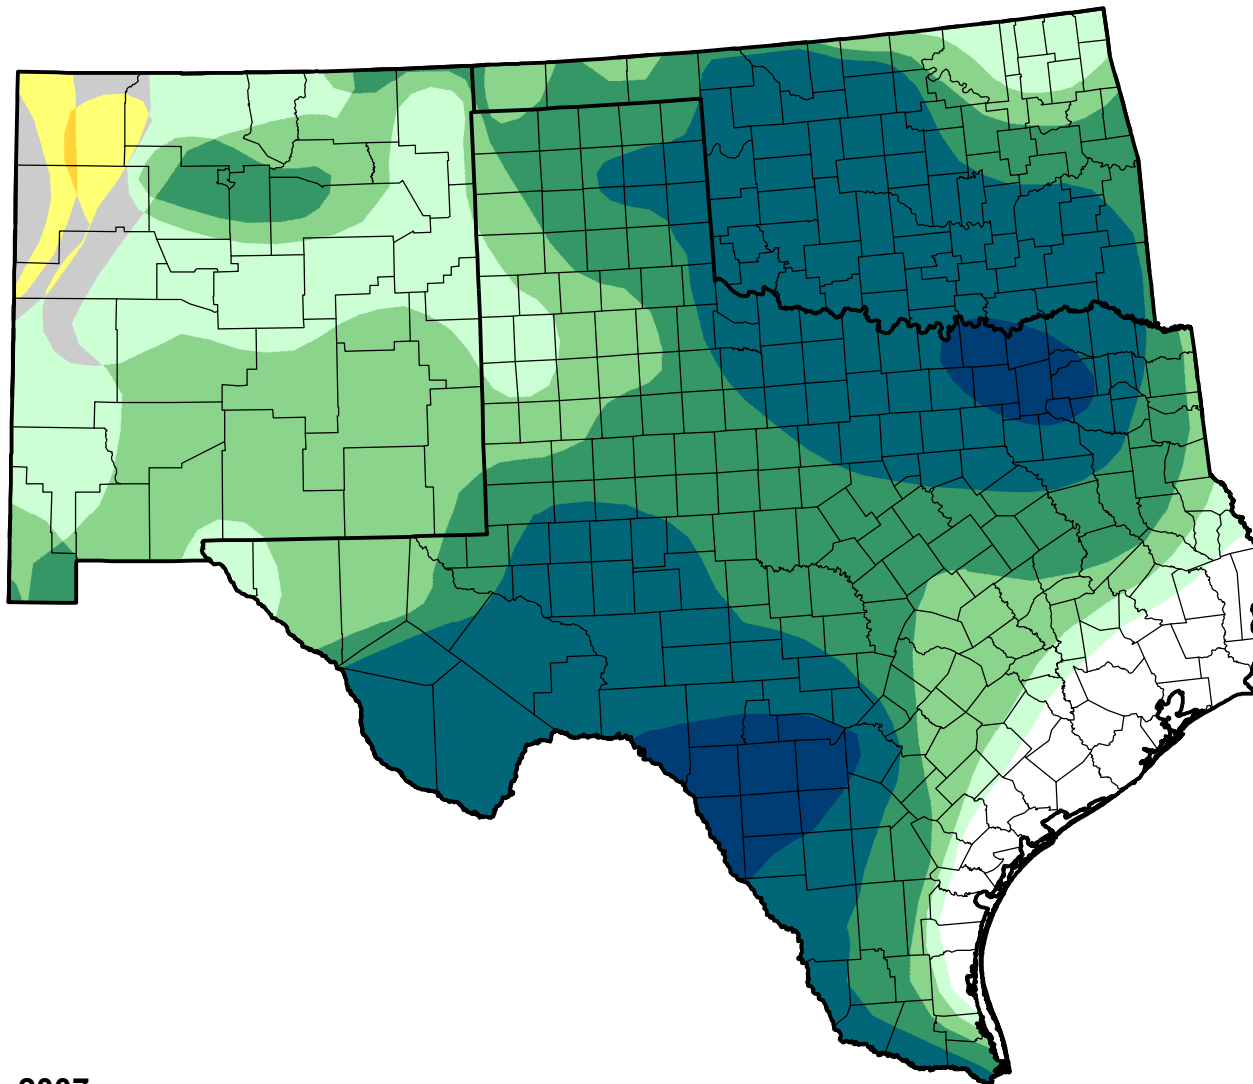

U.S. Drought Monitor Class Change - Southern Plains RDEWS

52 Week

July 31, 2007
compared to
August 3, 2006

droughtmonitor.unl.edu

-  5 Class Degradation
-  4 Class Degradation
-  3 Class Degradation
-  2 Class Degradation
-  1 Class Degradation
-  No Change
-  1 Class Improvement
-  2 Class Improvement
-  3 Class Improvement
-  4 Class Improvement
-  5 Class Improvement