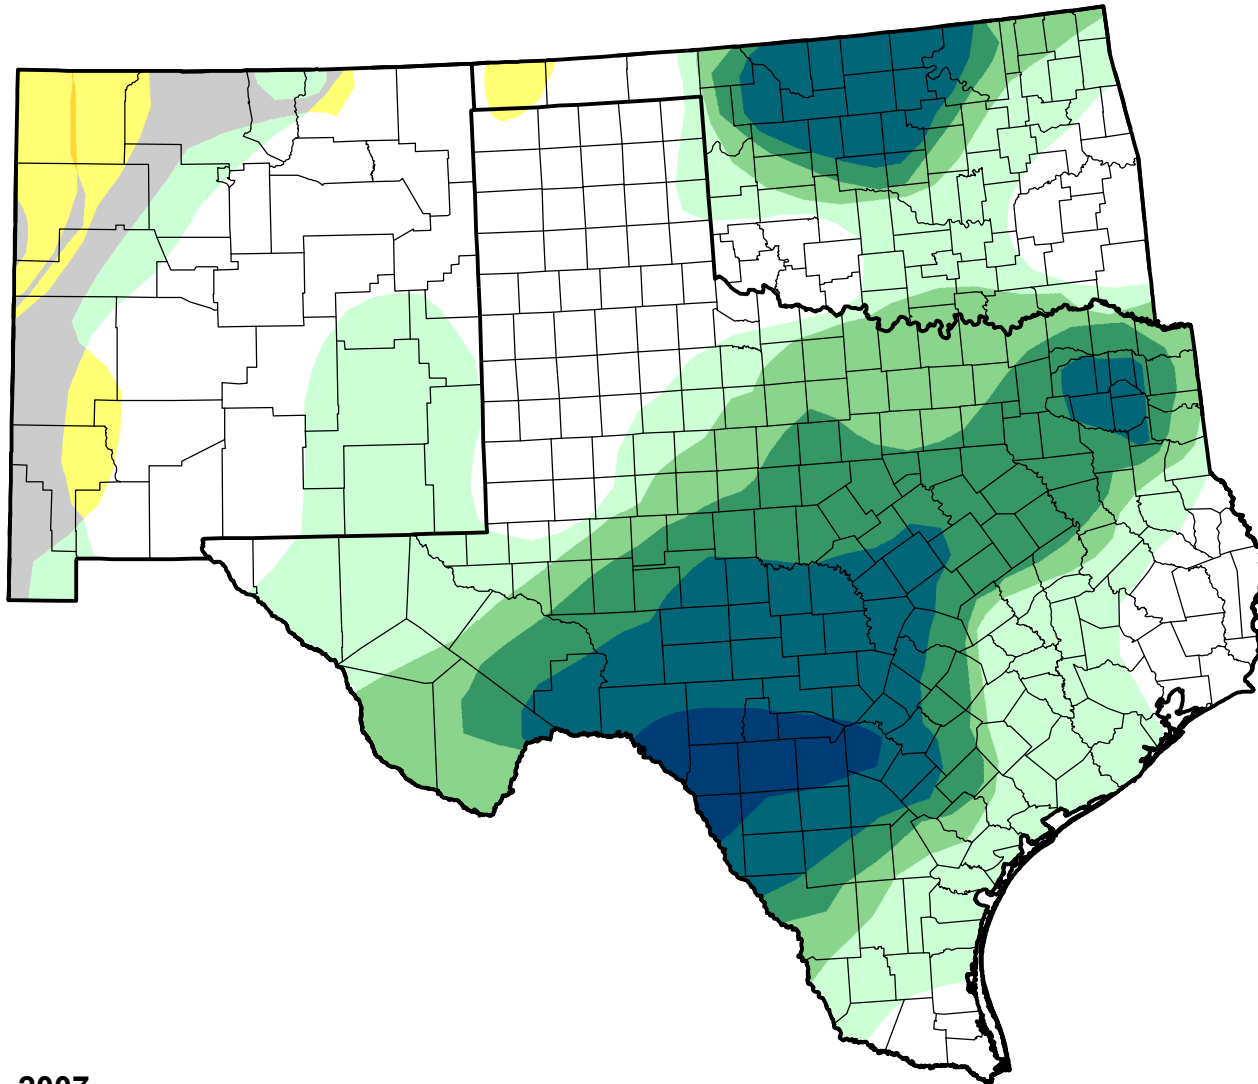

U.S. Drought Monitor Class Change - Southern Plains RDEWS

Start of Calendar Year

July 31, 2007
compared to
January 4, 2007

droughtmonitor.unl.edu

-  5 Class Degradation
-  4 Class Degradation
-  3 Class Degradation
-  2 Class Degradation
-  1 Class Degradation
-  No Change
-  1 Class Improvement
-  2 Class Improvement
-  3 Class Improvement
-  4 Class Improvement
-  5 Class Improvement