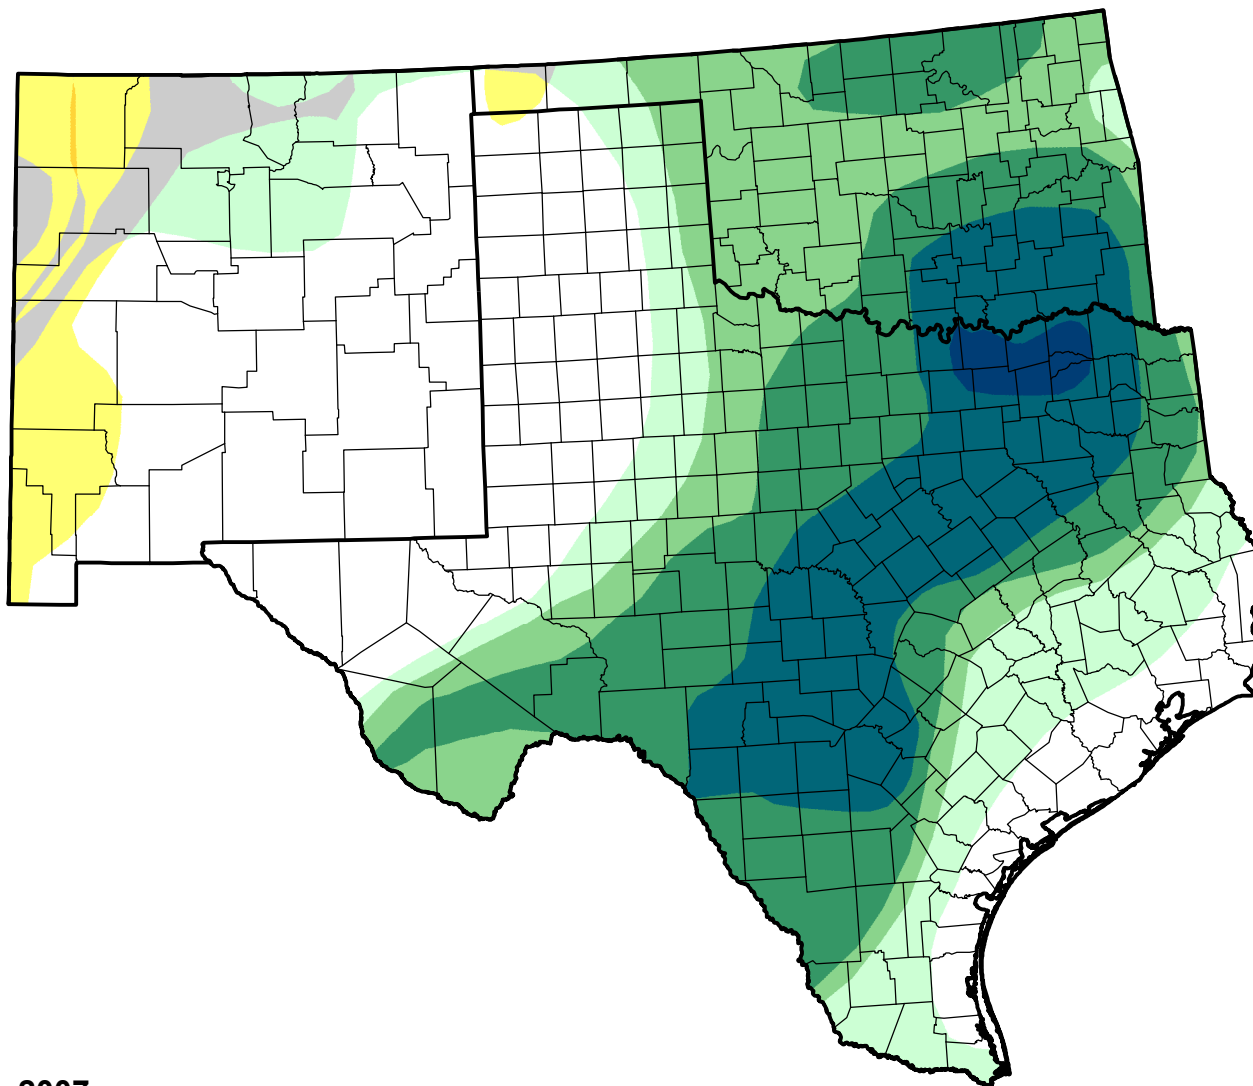

U.S. Drought Monitor Class Change - Southern Plains RDEWS

Start of Water Year

July 31, 2007
compared to
September 28, 2006

droughtmonitor.unl.edu

- | | |
|---------------------------------------------------------------------------------------|---------------------|
|  | 5 Class Degradation |
|  | 4 Class Degradation |
|  | 3 Class Degradation |
|  | 2 Class Degradation |
|  | 1 Class Degradation |
|  | No Change |
|  | 1 Class Improvement |
|  | 2 Class Improvement |
|  | 3 Class Improvement |
|  | 4 Class Improvement |
|  | 5 Class Improvement |