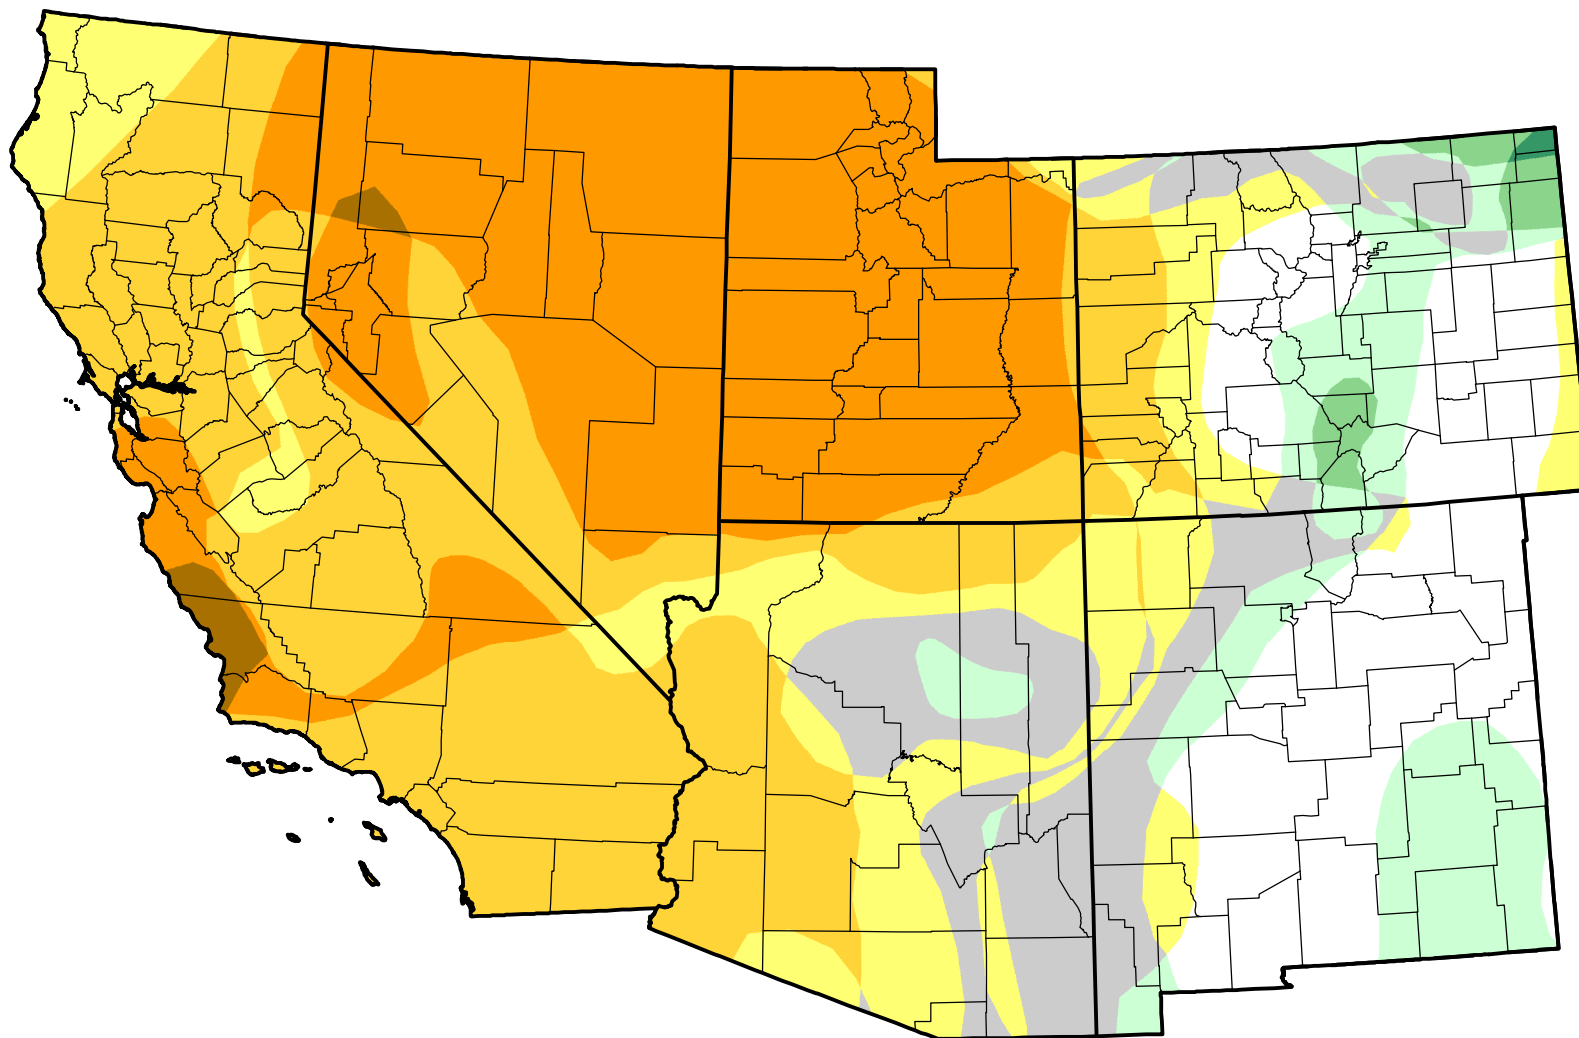

# U.S. Drought Monitor Class Change - Southwest

Start of Calendar Year

July 31, 2007  
compared to  
January 4, 2007

[droughtmonitor.unl.edu](http://droughtmonitor.unl.edu)

-  5 Class Degradation
-  4 Class Degradation
-  3 Class Degradation
-  2 Class Degradation
-  1 Class Degradation
-  No Change
-  1 Class Improvement
-  2 Class Improvement
-  3 Class Improvement
-  4 Class Improvement
-  5 Class Improvement