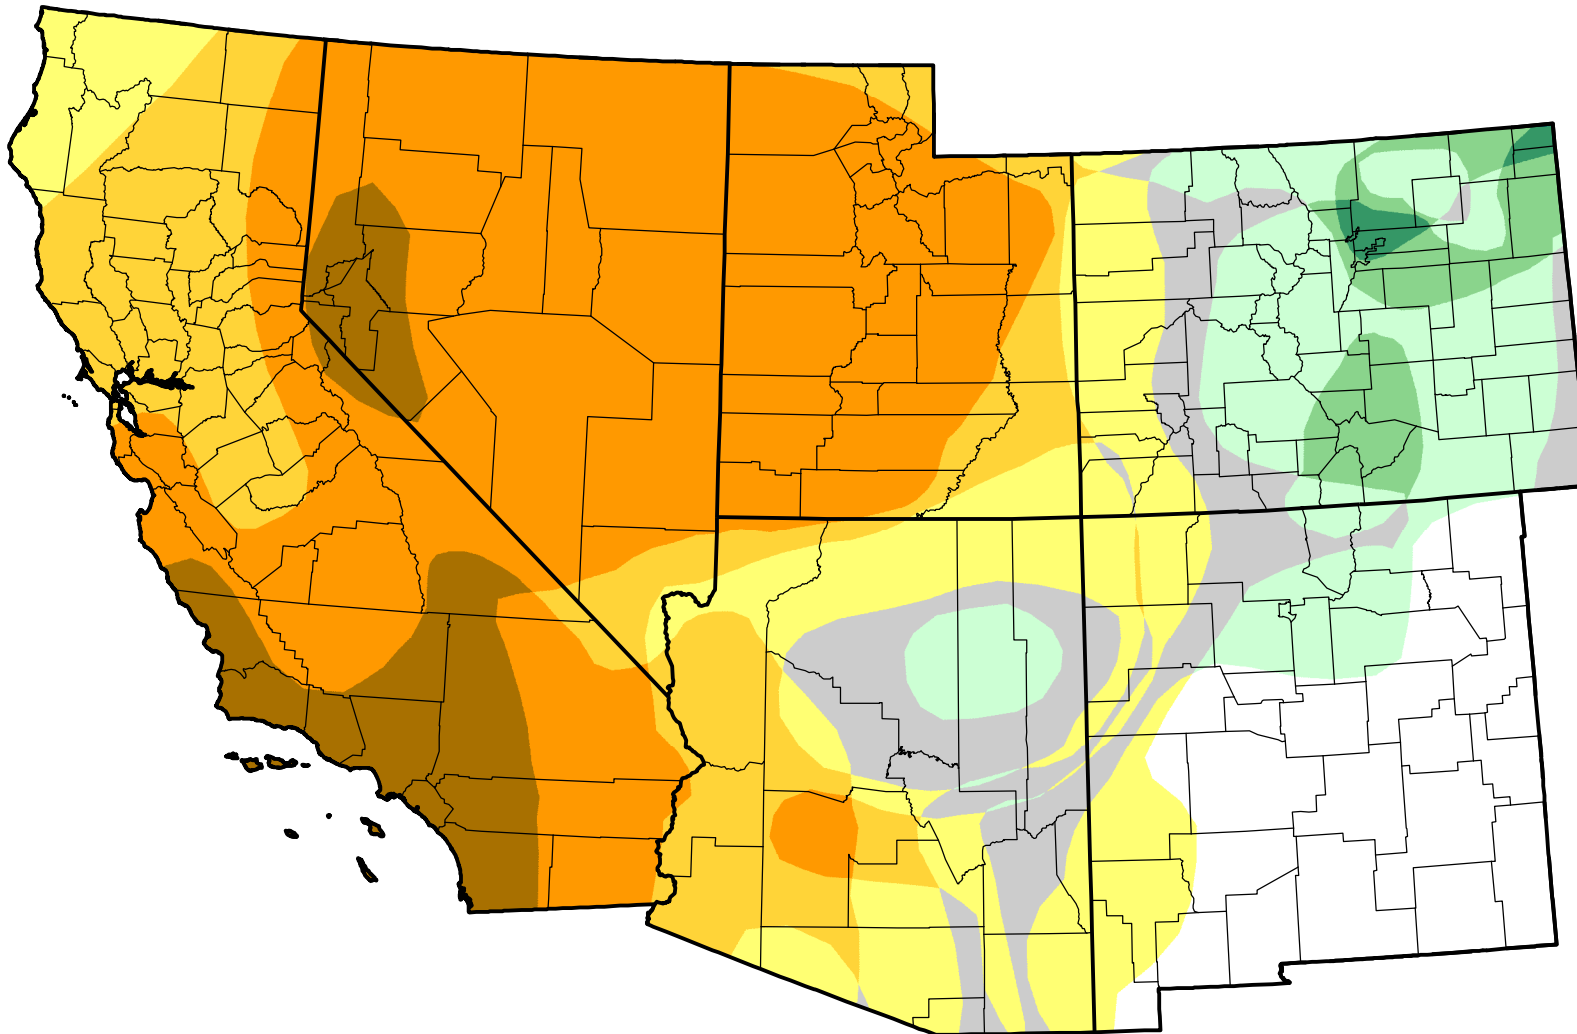

# U.S. Drought Monitor Class Change - Southwest

## Start of Water Year

July 31, 2007  
compared to  
September 28, 2006

[droughtmonitor.unl.edu](http://droughtmonitor.unl.edu)

-  5 Class Degradation
-  4 Class Degradation
-  3 Class Degradation
-  2 Class Degradation
-  1 Class Degradation
-  No Change
-  1 Class Improvement
-  2 Class Improvement
-  3 Class Improvement
-  4 Class Improvement
-  5 Class Improvement