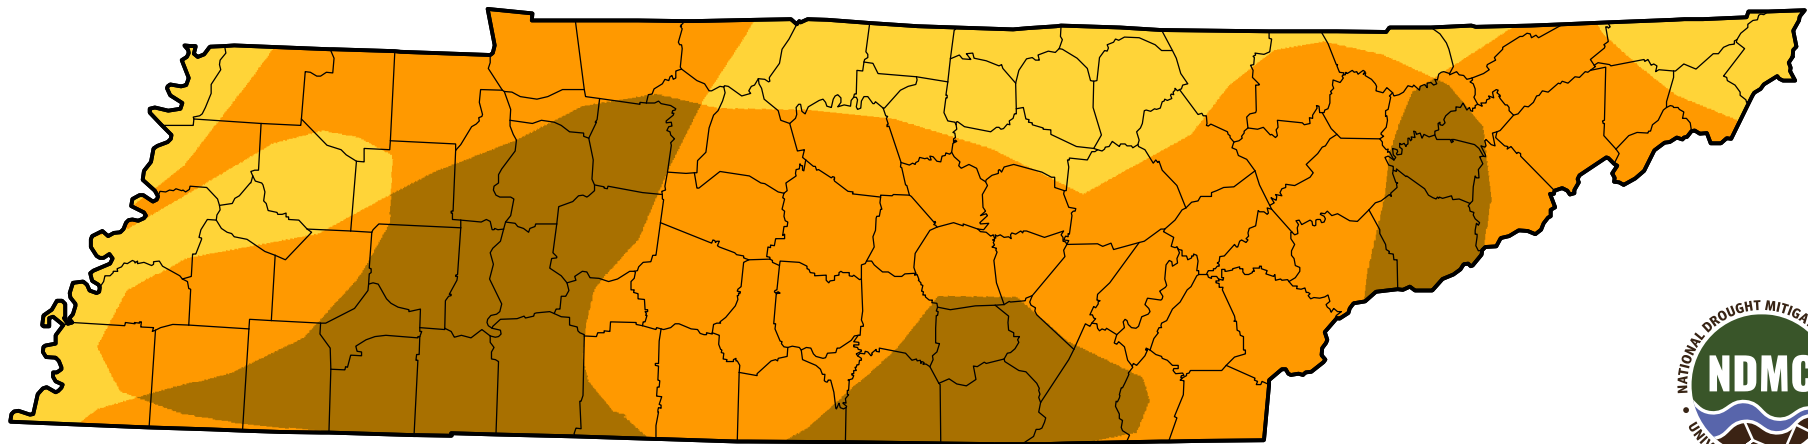

U.S. Drought Monitor Class Change - Tennessee

Start of Calendar Year