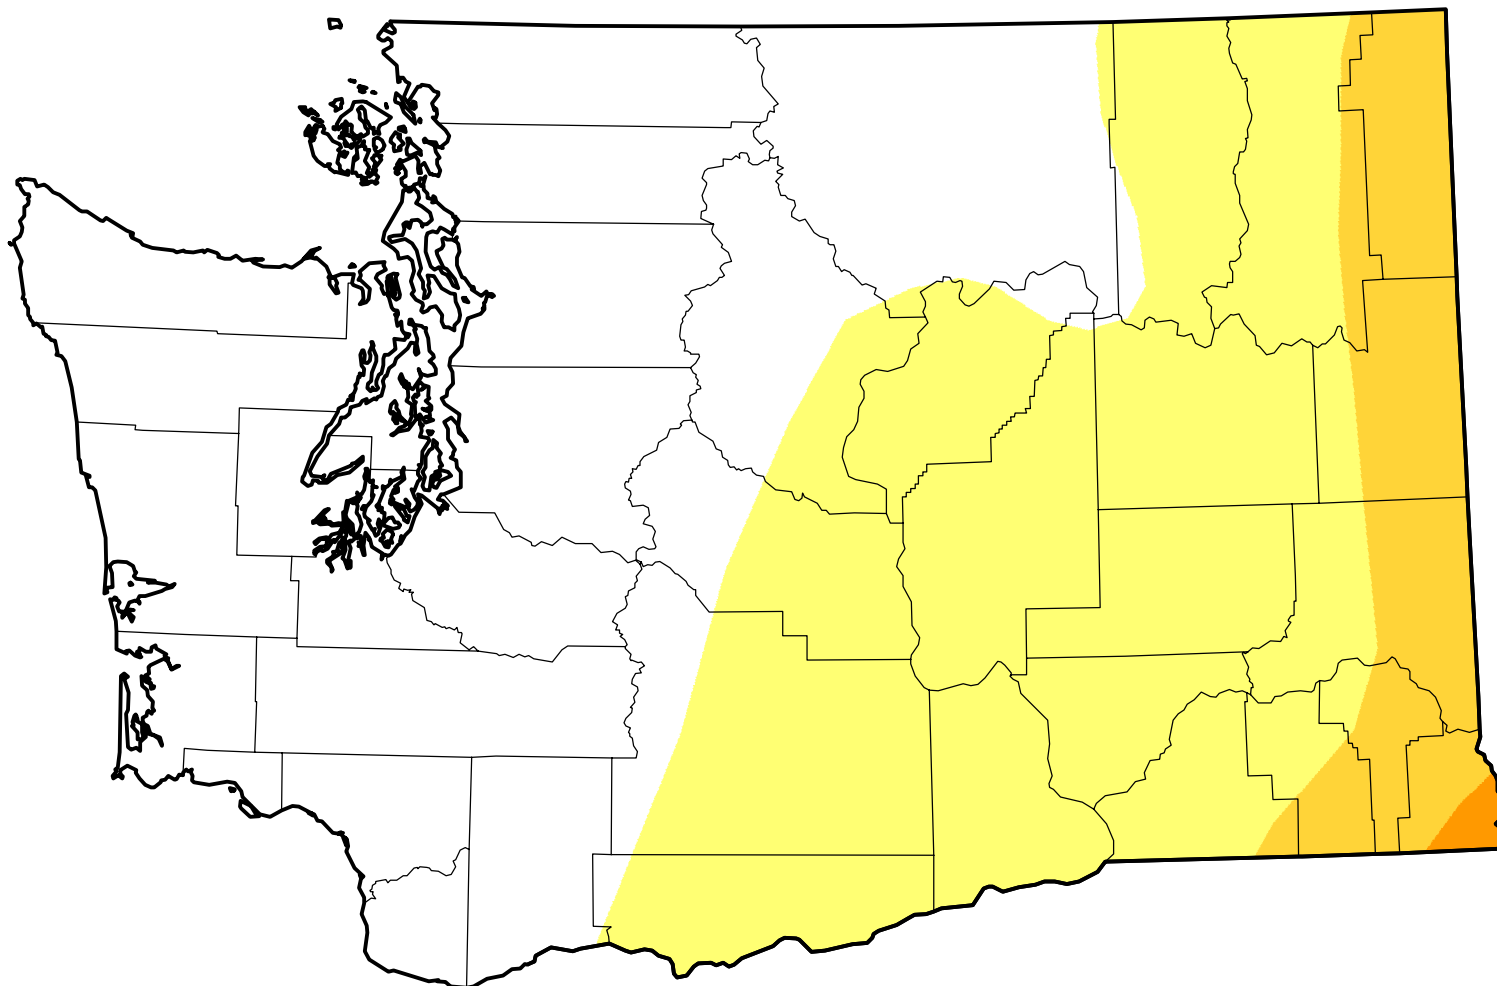

U.S. Drought Monitor Class Change - Washington

Start of Calendar Year

July 31, 2007
compared to
January 4, 2007

droughtmonitor.unl.edu