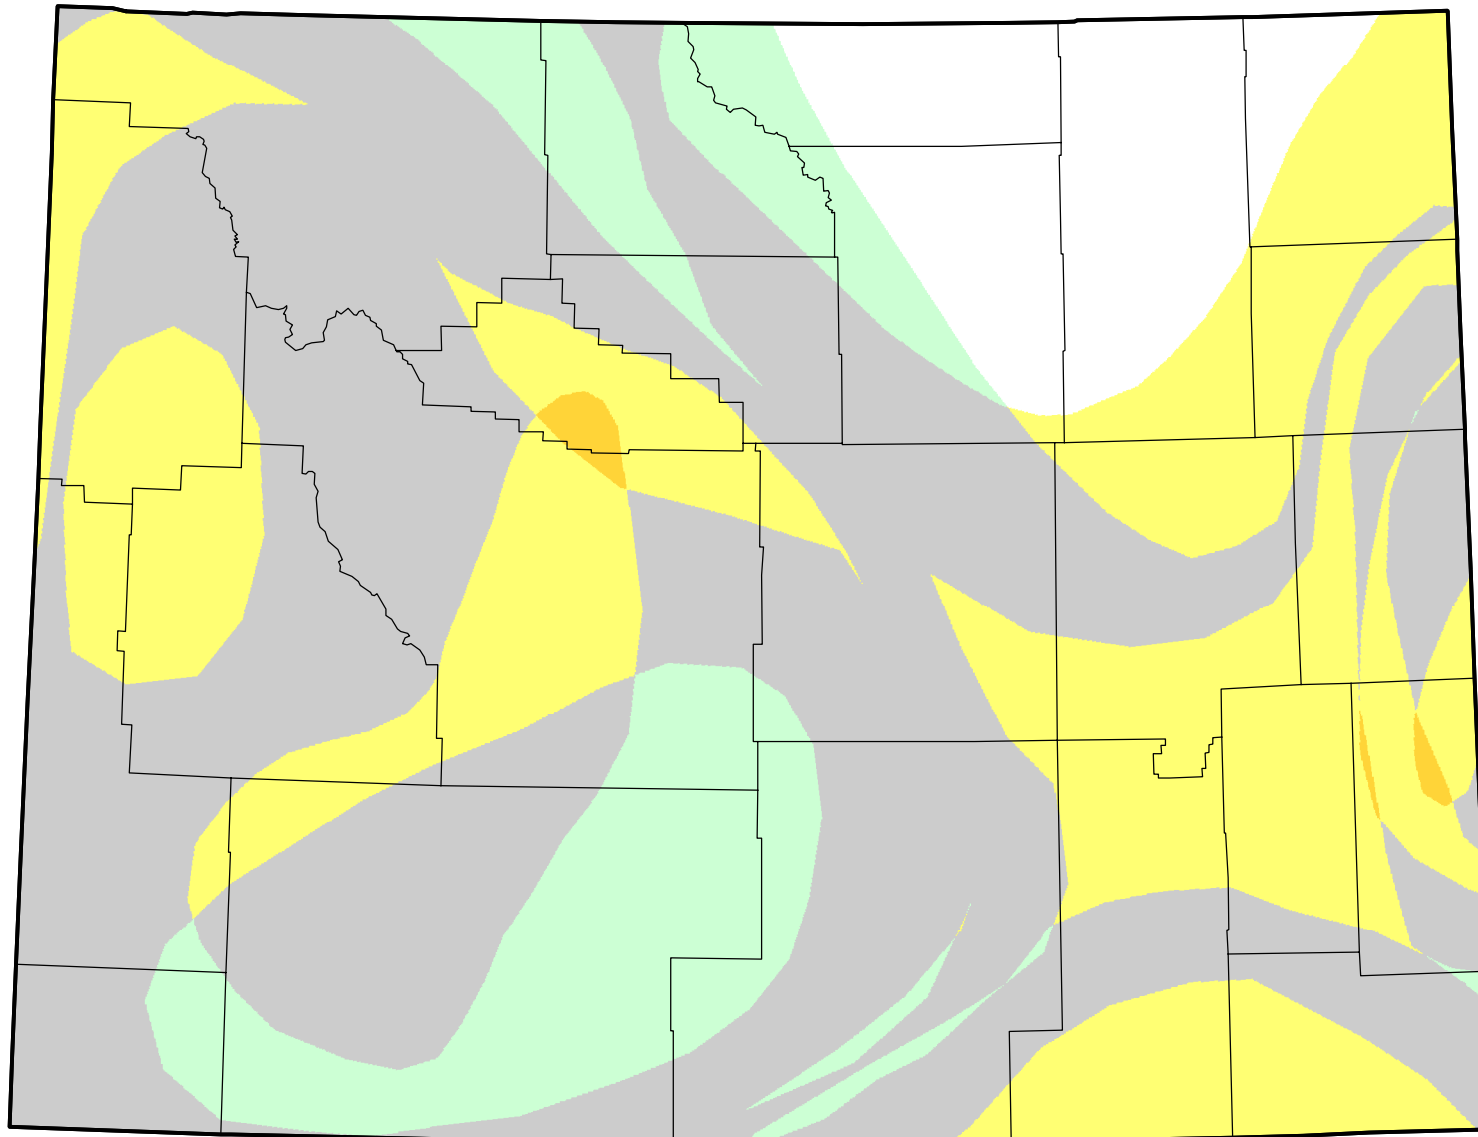

U.S. Drought Monitor Class Change - Wyoming

8 Week

**July 31, 2007
compared to
June 7, 2007**

droughtmonitor.unl.edu

-  5 Class Degradation
-  4 Class Degradation
-  3 Class Degradation
-  2 Class Degradation
-  1 Class Degradation
-  No Change
-  1 Class Improvement
-  2 Class Improvement
-  3 Class Improvement
-  4 Class Improvement
-  5 Class Improvement