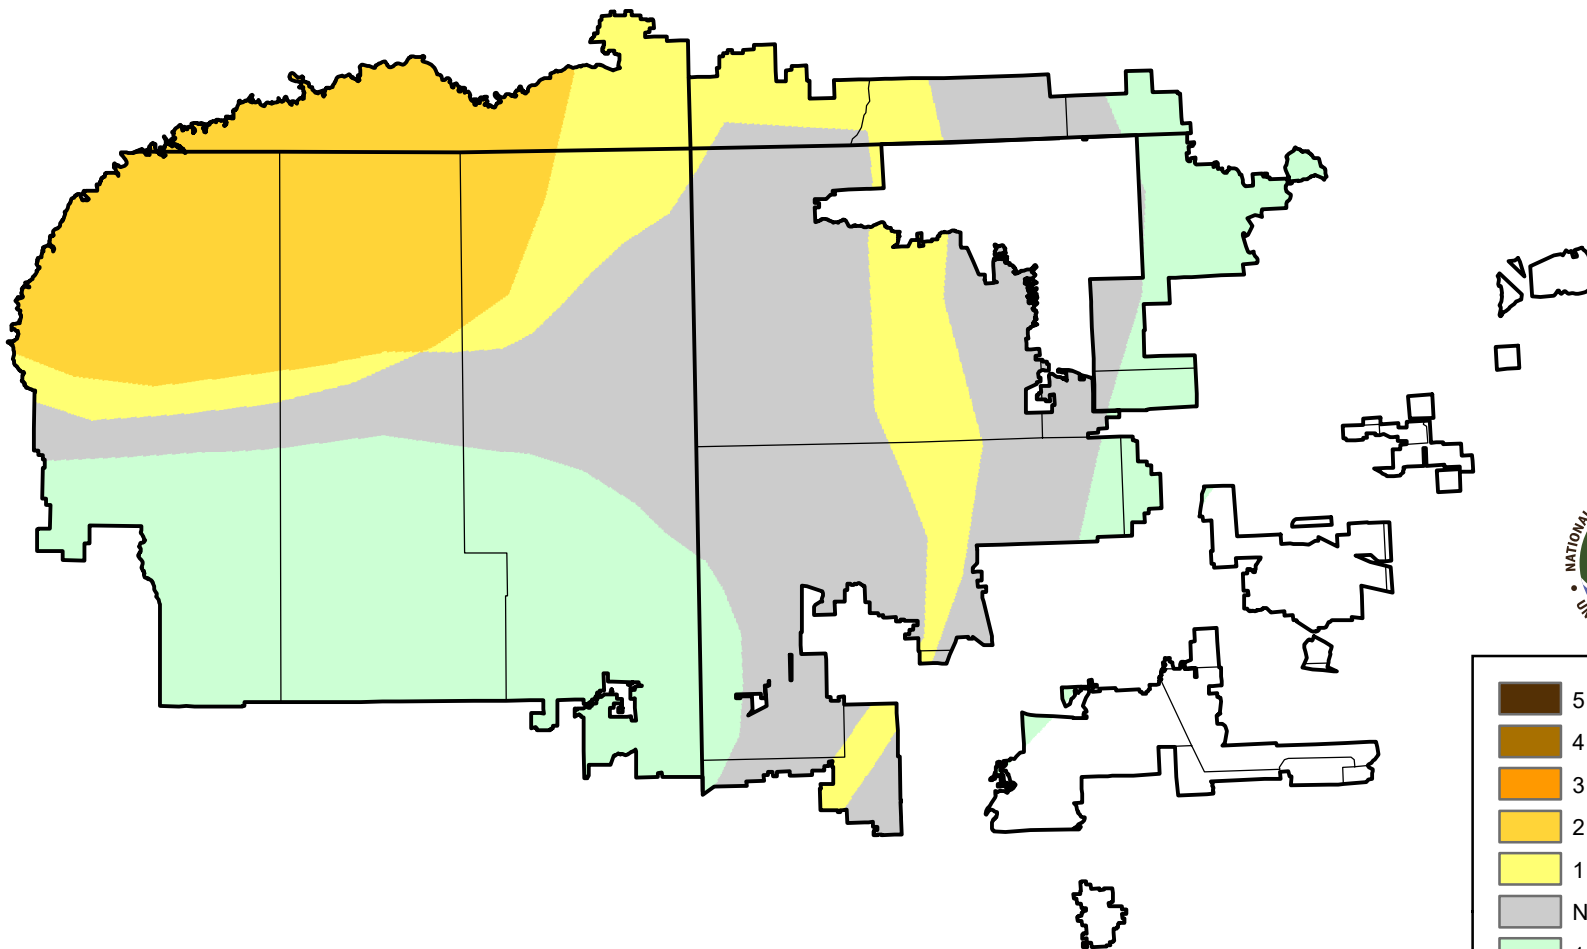

U.S. Drought Monitor Class Change - 4 Corners

26 Week

August 7, 2007
compared to
February 8, 2007

droughtmonitor.unl.edu

- 5 Class Degradation
- 4 Class Degradation
- 3 Class Degradation
- 2 Class Degradation
- 1 Class Degradation
- No Change
- 1 Class Improvement
- 2 Class Improvement
- 3 Class Improvement
- 4 Class Improvement
- 5 Class Improvement