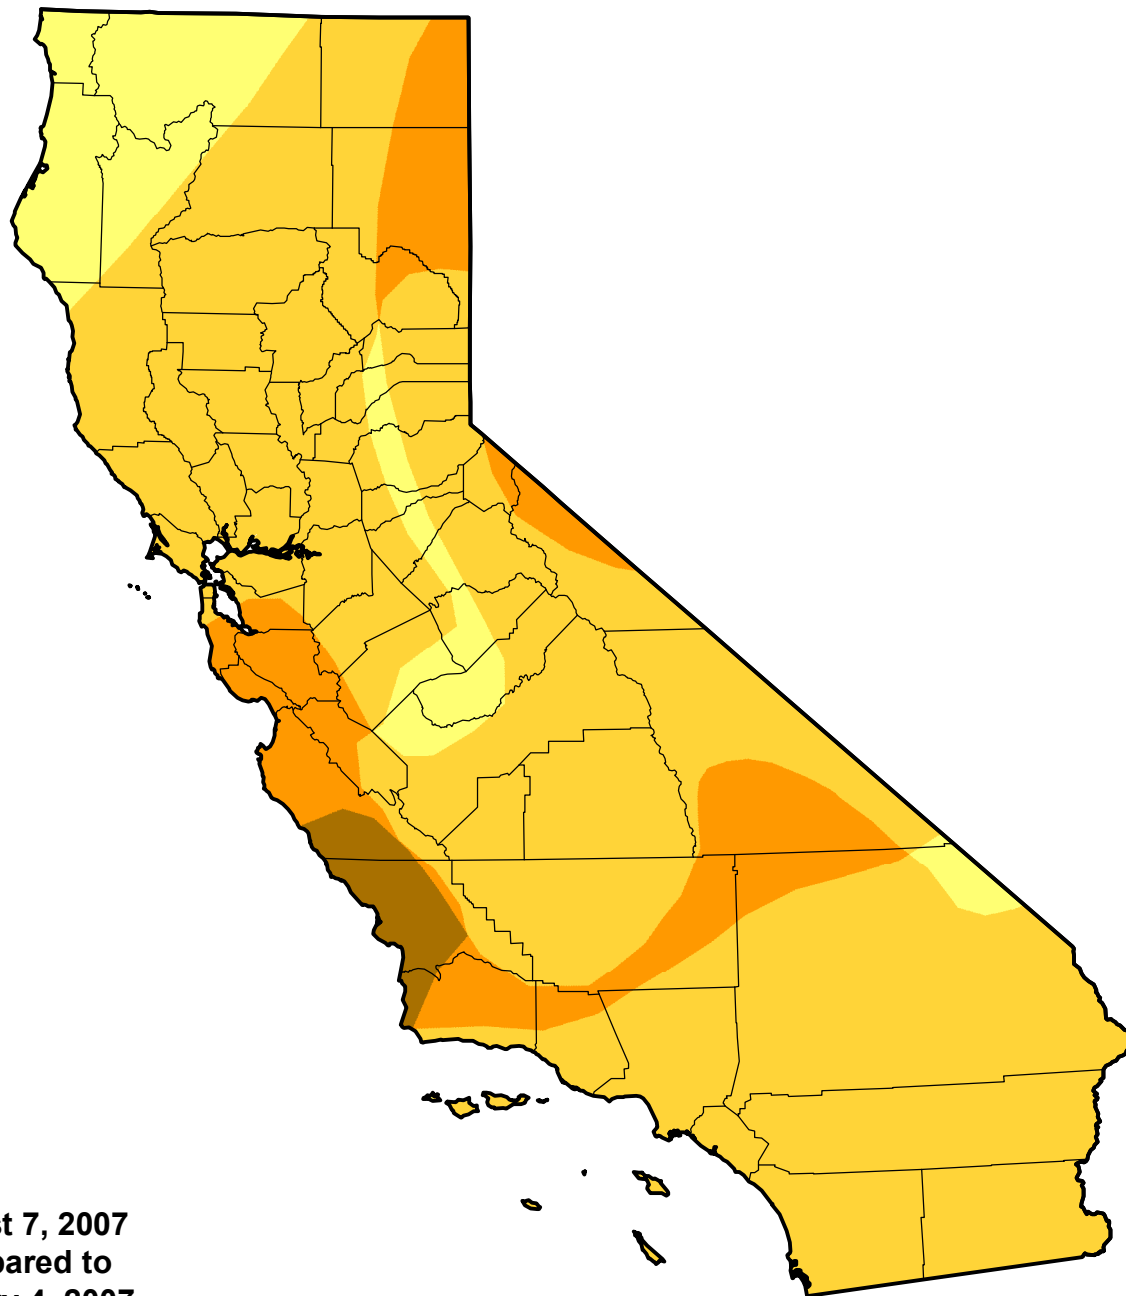

U.S. Drought Monitor Class Change - California

Start of Calendar Year

August 7, 2007
compared to
January 4, 2007

droughtmonitor.unl.edu

- | | |
|---|---------------------|
|  | 5 Class Degradation |
|  | 4 Class Degradation |
|  | 3 Class Degradation |
|  | 2 Class Degradation |
|  | 1 Class Degradation |
|  | No Change |
|  | 1 Class Improvement |
|  | 2 Class Improvement |
|  | 3 Class Improvement |
|  | 4 Class Improvement |
|  | 5 Class Improvement |