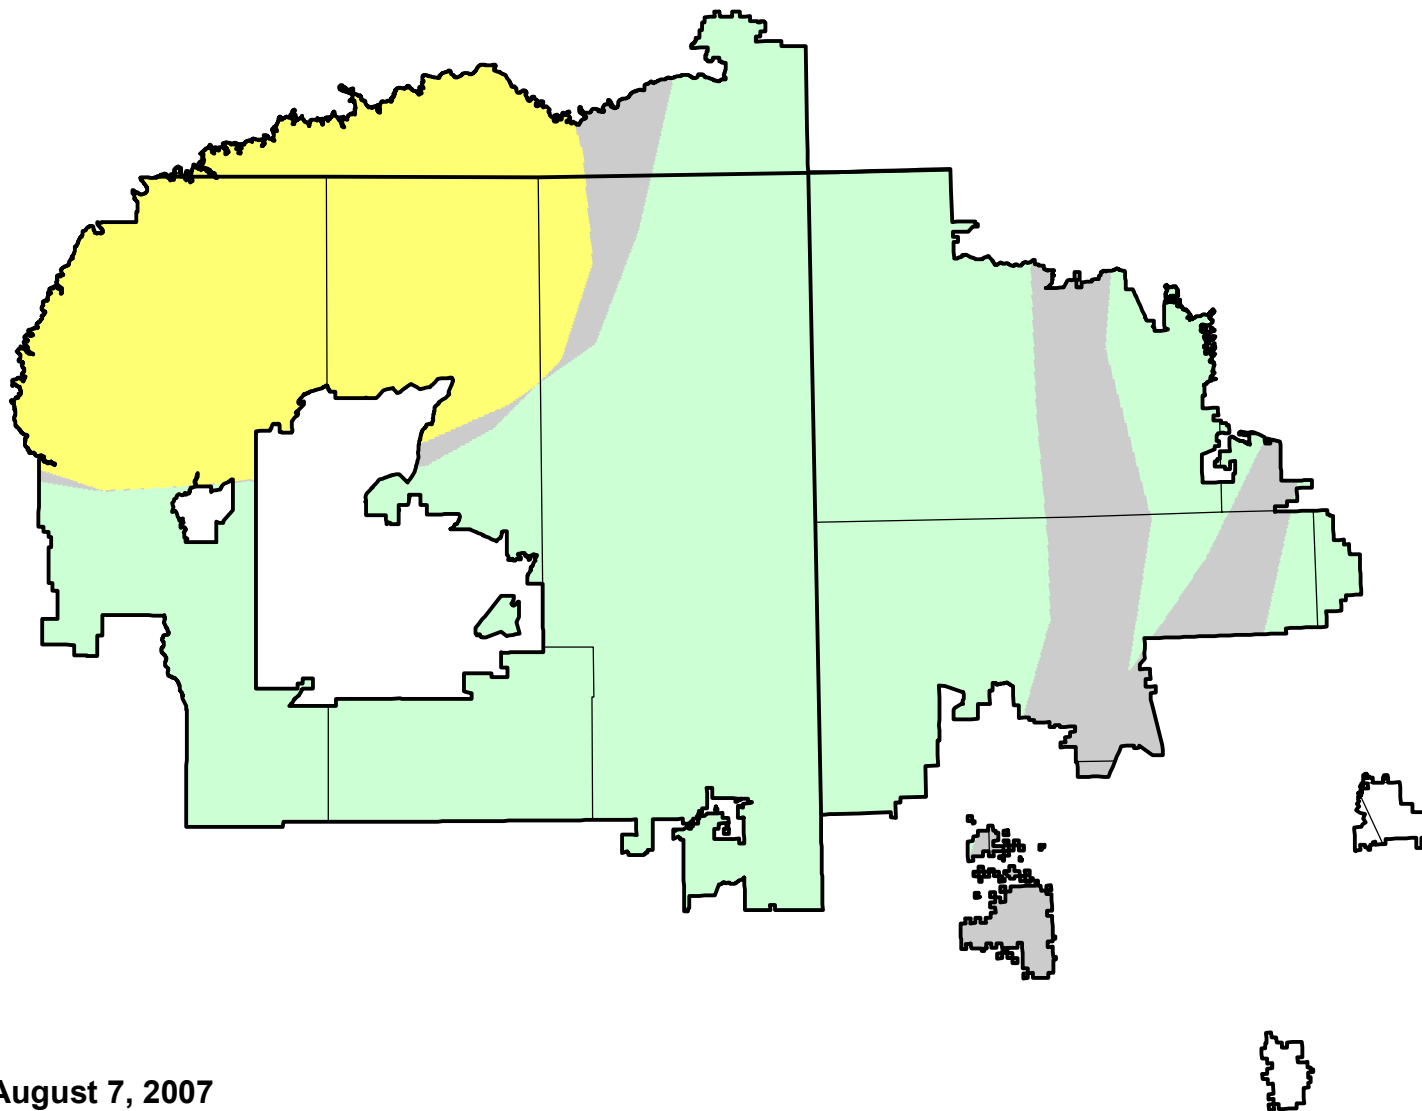

U.S. Drought Monitor Class Change - Navajo

8 Week

August 7, 2007
compared to
June 14, 2007

droughtmonitor.unl.edu

- | | |
|---|---------------------|
|  | 5 Class Degradation |
|  | 4 Class Degradation |
|  | 3 Class Degradation |
|  | 2 Class Degradation |
|  | 1 Class Degradation |
|  | No Change |
|  | 1 Class Improvement |
|  | 2 Class Improvement |
|  | 3 Class Improvement |
|  | 4 Class Improvement |
|  | 5 Class Improvement |