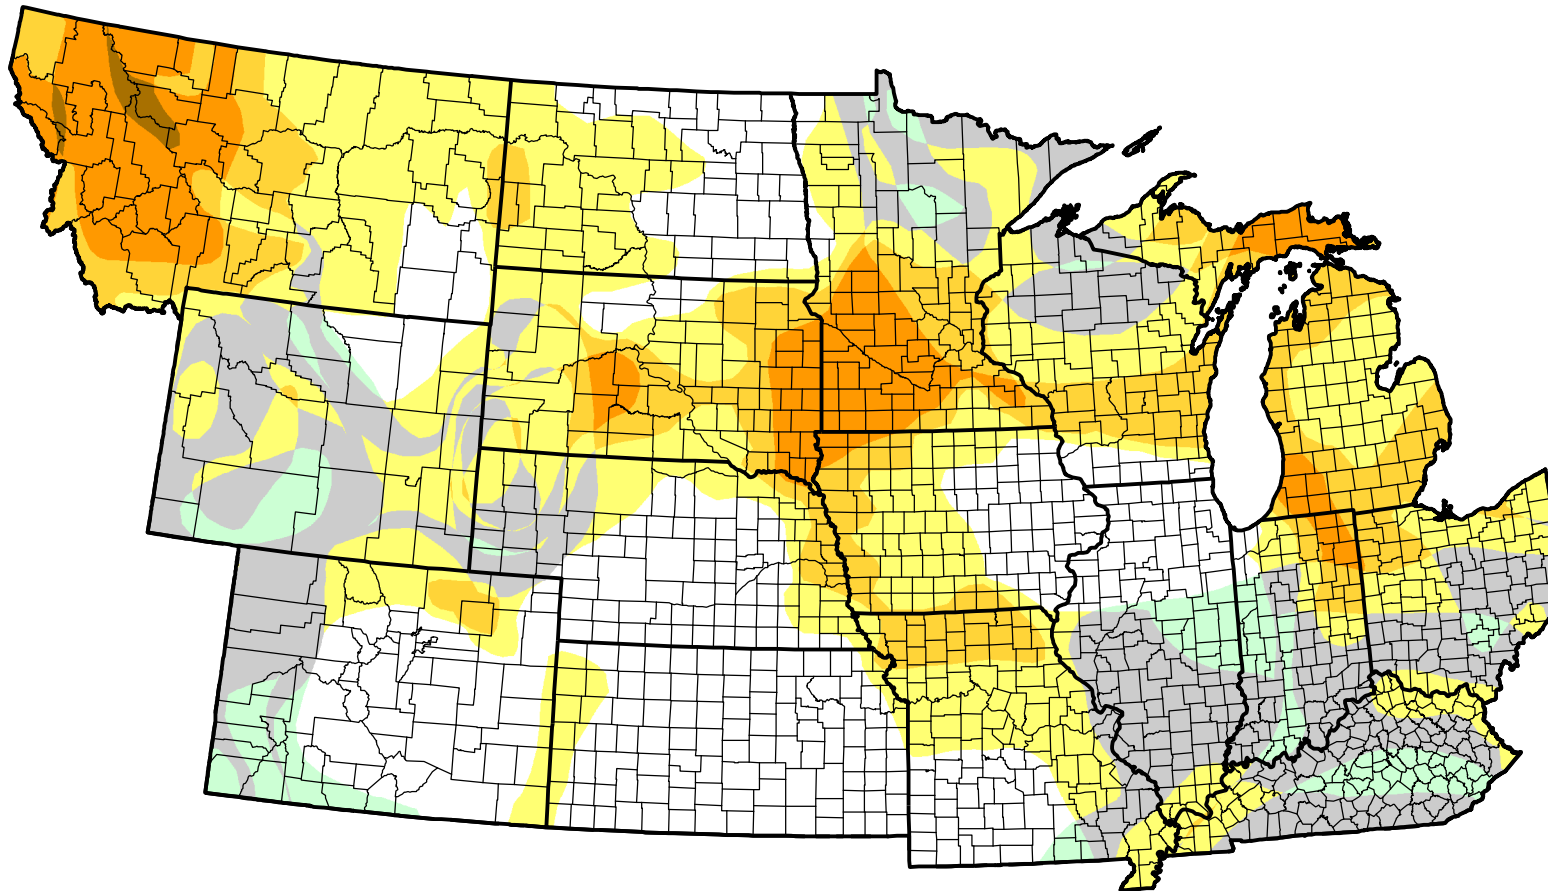

U.S. Drought Monitor Class Change - NWS Central 8 Week

August 7, 2007
compared to
June 14, 2007

droughtmonitor.unl.edu

- | | |
|---|---------------------|
|  | 5 Class Degradation |
|  | 4 Class Degradation |
|  | 3 Class Degradation |
|  | 2 Class Degradation |
|  | 1 Class Degradation |
|  | No Change |
|  | 1 Class Improvement |
|  | 2 Class Improvement |
|  | 3 Class Improvement |
|  | 4 Class Improvement |
|  | 5 Class Improvement |