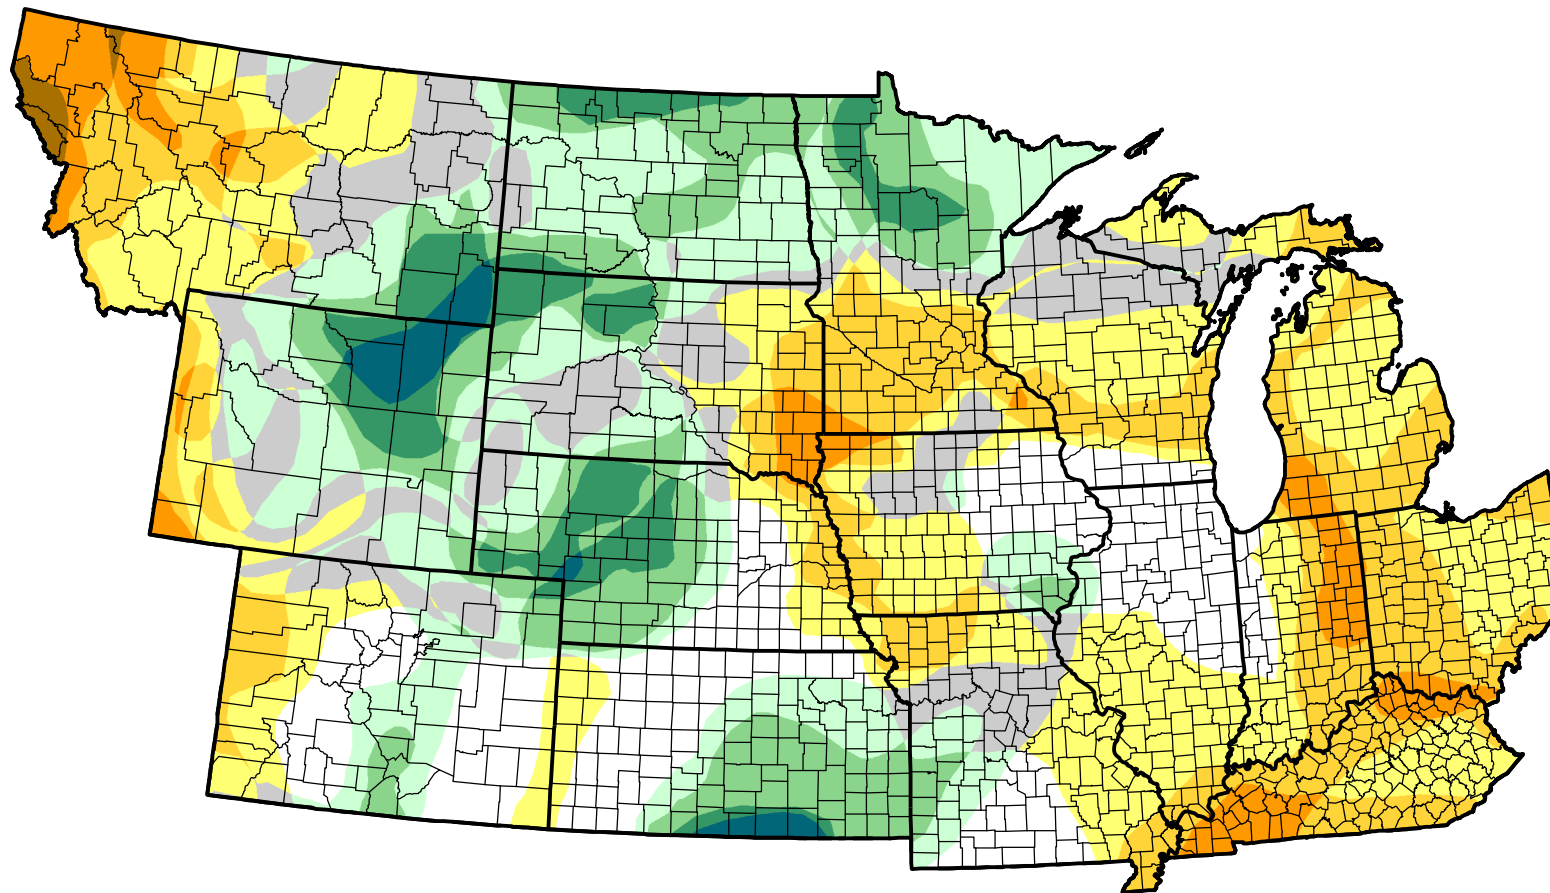

U.S. Drought Monitor Class Change - NWS Central Start of Calendar Year

**August 7, 2007
compared to
January 4, 2007**

droughtmonitor.unl.edu

-  5 Class Degradation
-  4 Class Degradation
-  3 Class Degradation
-  2 Class Degradation
-  1 Class Degradation
-  No Change
-  1 Class Improvement
-  2 Class Improvement
-  3 Class Improvement
-  4 Class Improvement
-  5 Class Improvement