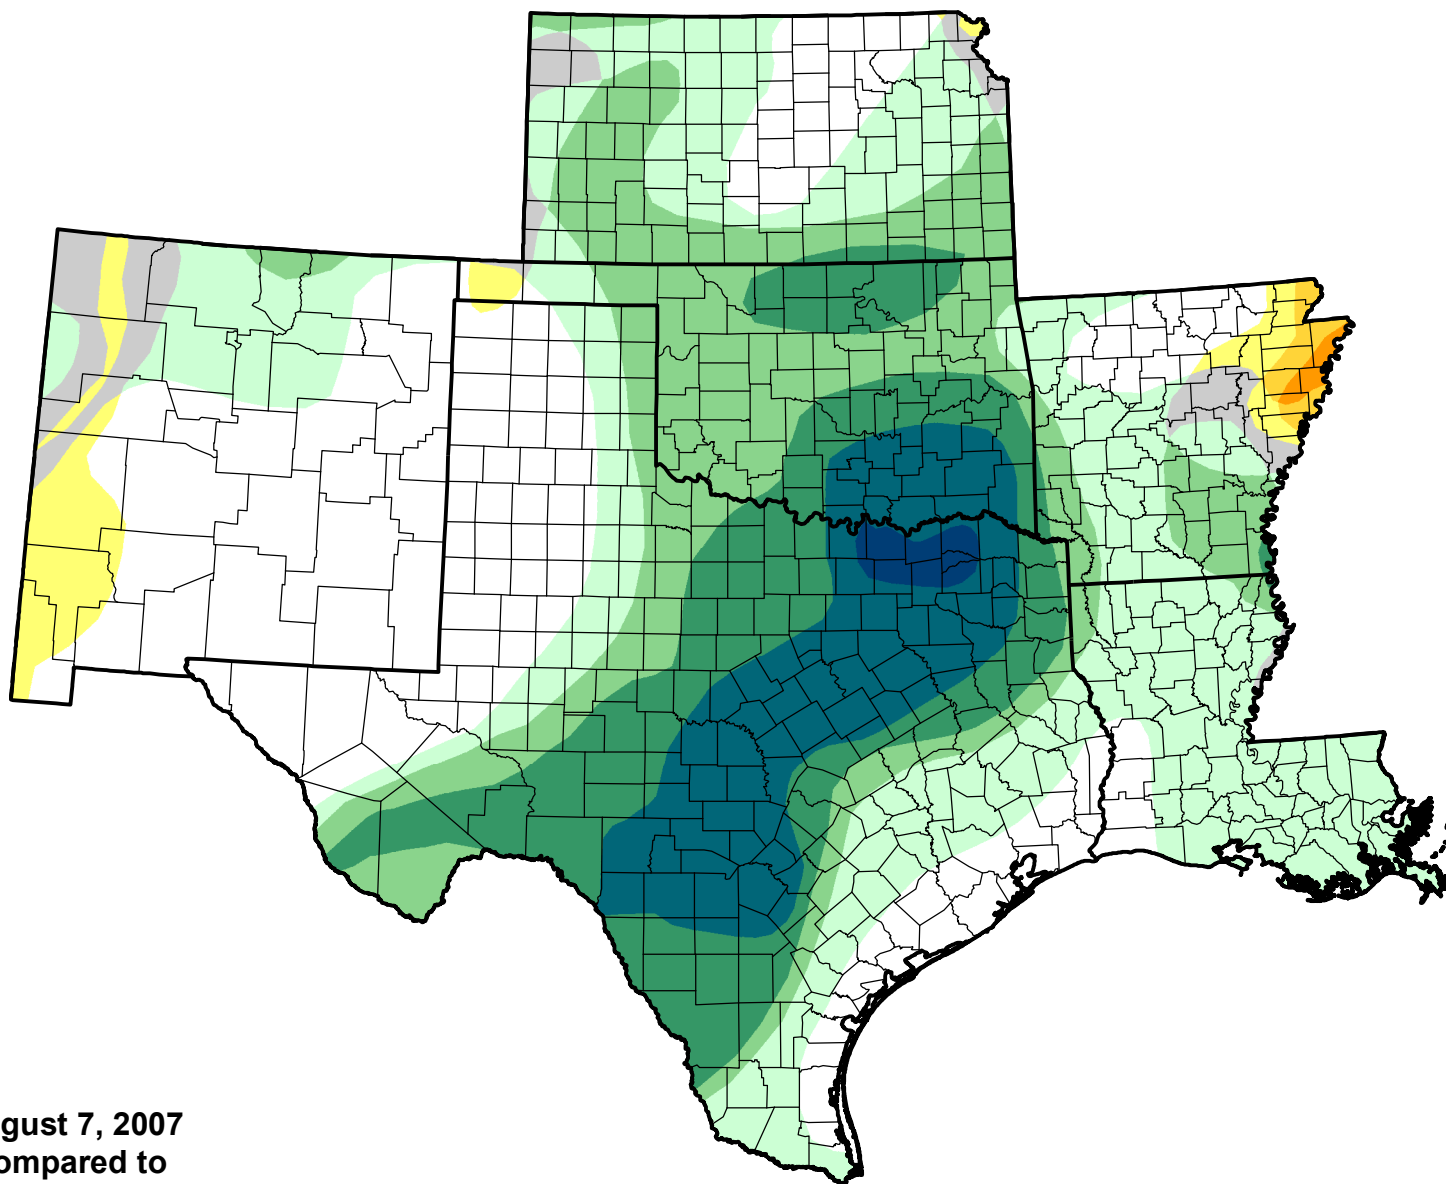

# U.S. Drought Monitor Class Change - SCIPP

Start of Water Year

August 7, 2007  
compared to  
September 28, 2006

[droughtmonitor.unl.edu](http://droughtmonitor.unl.edu)

-  5 Class Degradation
-  4 Class Degradation
-  3 Class Degradation
-  2 Class Degradation
-  1 Class Degradation
-  No Change
-  1 Class Improvement
-  2 Class Improvement
-  3 Class Improvement
-  4 Class Improvement
-  5 Class Improvement