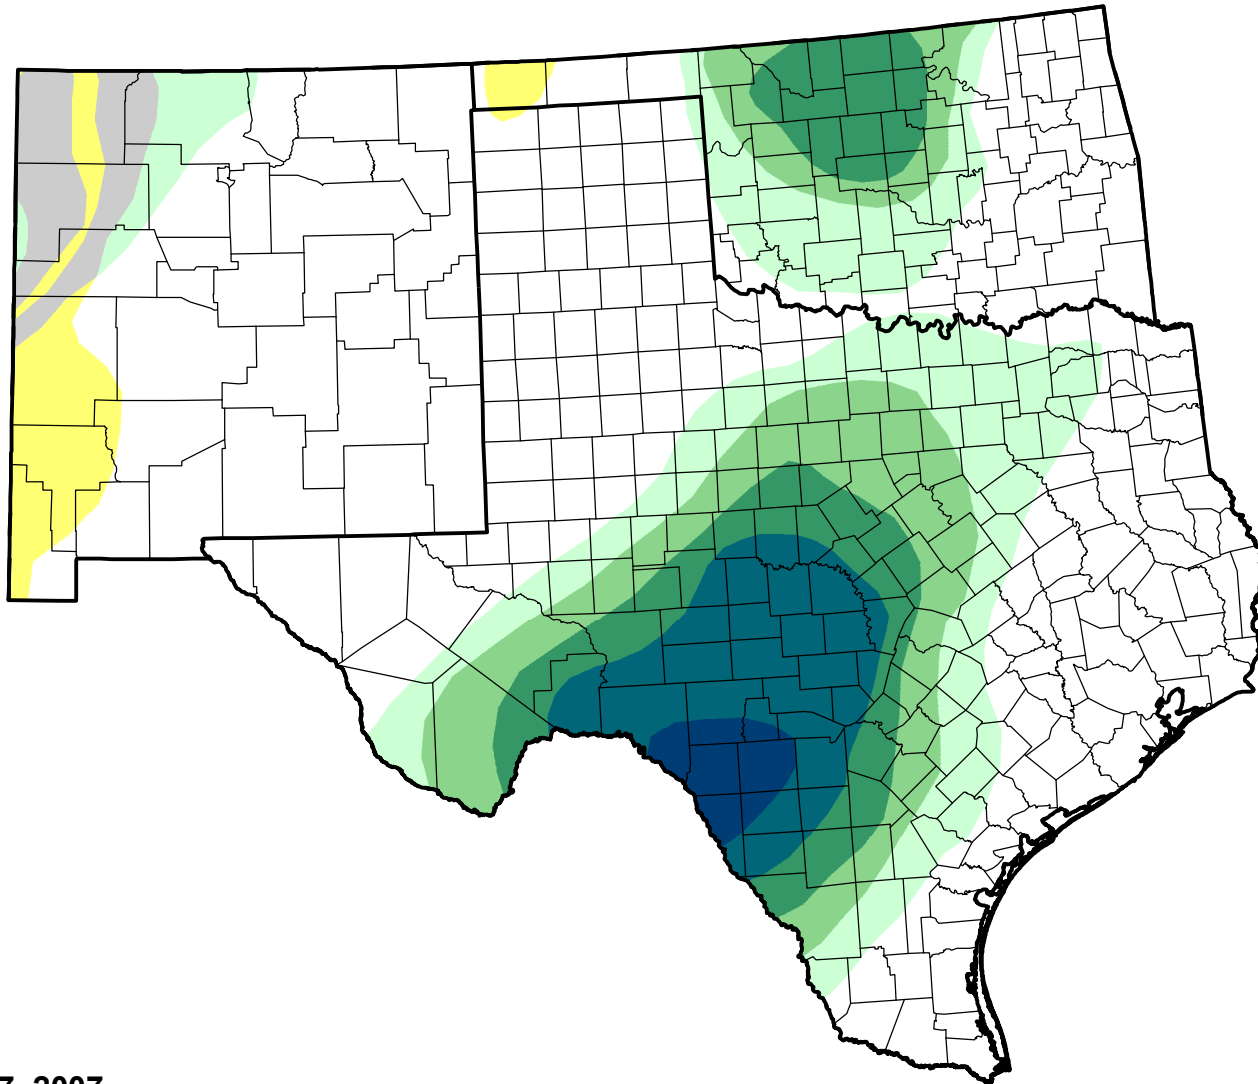

U.S. Drought Monitor Class Change - Southern Plains RDEWS

26 Week

August 7, 2007
compared to
February 8, 2007

droughtmonitor.unl.edu

-  5 Class Degradation
-  4 Class Degradation
-  3 Class Degradation
-  2 Class Degradation
-  1 Class Degradation
-  No Change
-  1 Class Improvement
-  2 Class Improvement
-  3 Class Improvement
-  4 Class Improvement
-  5 Class Improvement