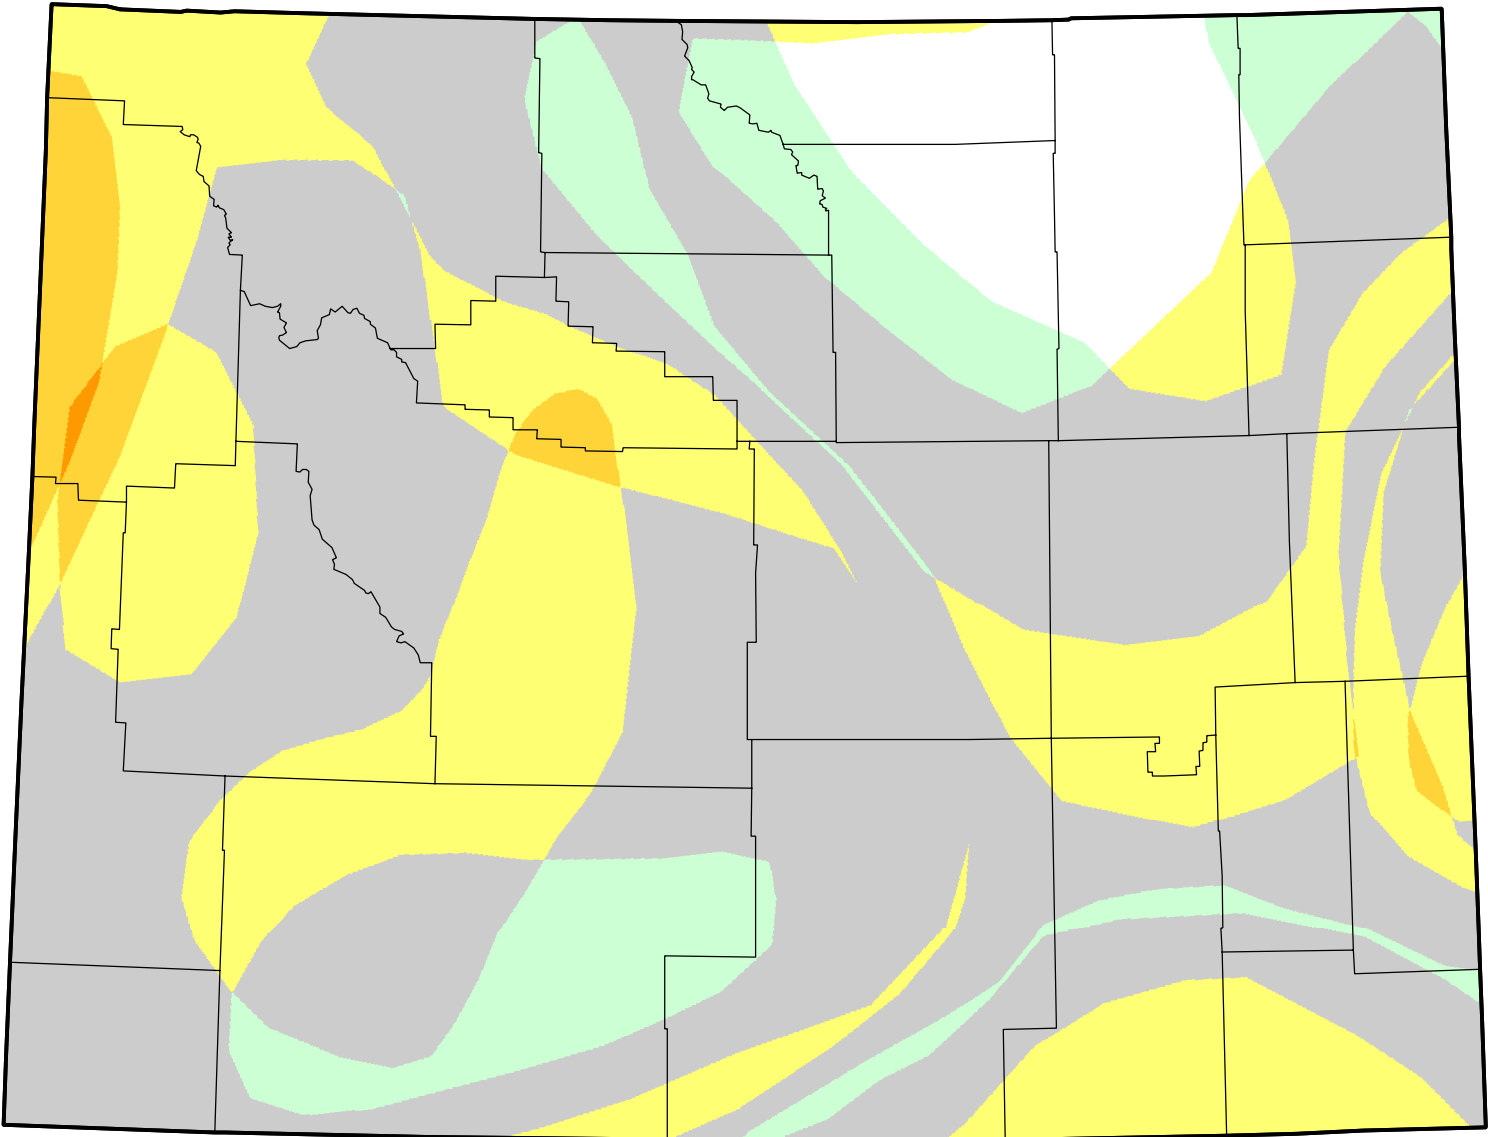

U.S. Drought Monitor Class Change - Wyoming

13 Week

August 7, 2007
compared to
May 10, 2007

droughtmonitor.unl.edu

-  5 Class Degradation
-  4 Class Degradation
-  3 Class Degradation
-  2 Class Degradation
-  1 Class Degradation
-  No Change
-  1 Class Improvement
-  2 Class Improvement
-  3 Class Improvement
-  4 Class Improvement
-  5 Class Improvement