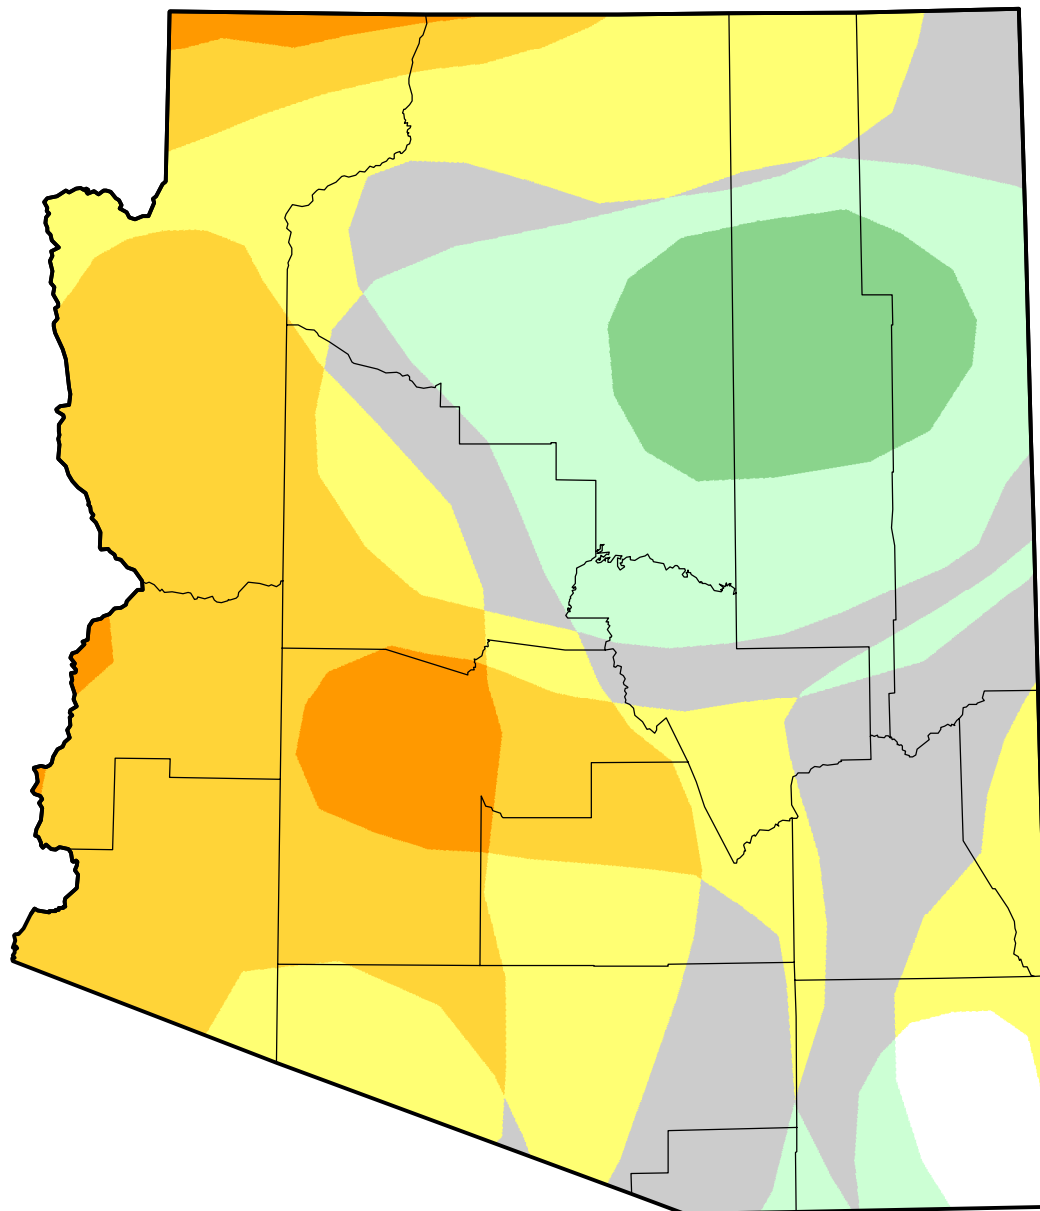

# U.S. Drought Monitor Class Change - Arizona

## Start of Water Year

August 14, 2007  
compared to  
September 28, 2006

[droughtmonitor.unl.edu](http://droughtmonitor.unl.edu)

- |                                                                                       |                     |
|---------------------------------------------------------------------------------------|---------------------|
|  | 5 Class Degradation |
|  | 4 Class Degradation |
|  | 3 Class Degradation |
|  | 2 Class Degradation |
|  | 1 Class Degradation |
|  | No Change           |
|  | 1 Class Improvement |
|  | 2 Class Improvement |
|  | 3 Class Improvement |
|  | 4 Class Improvement |
|  | 5 Class Improvement |