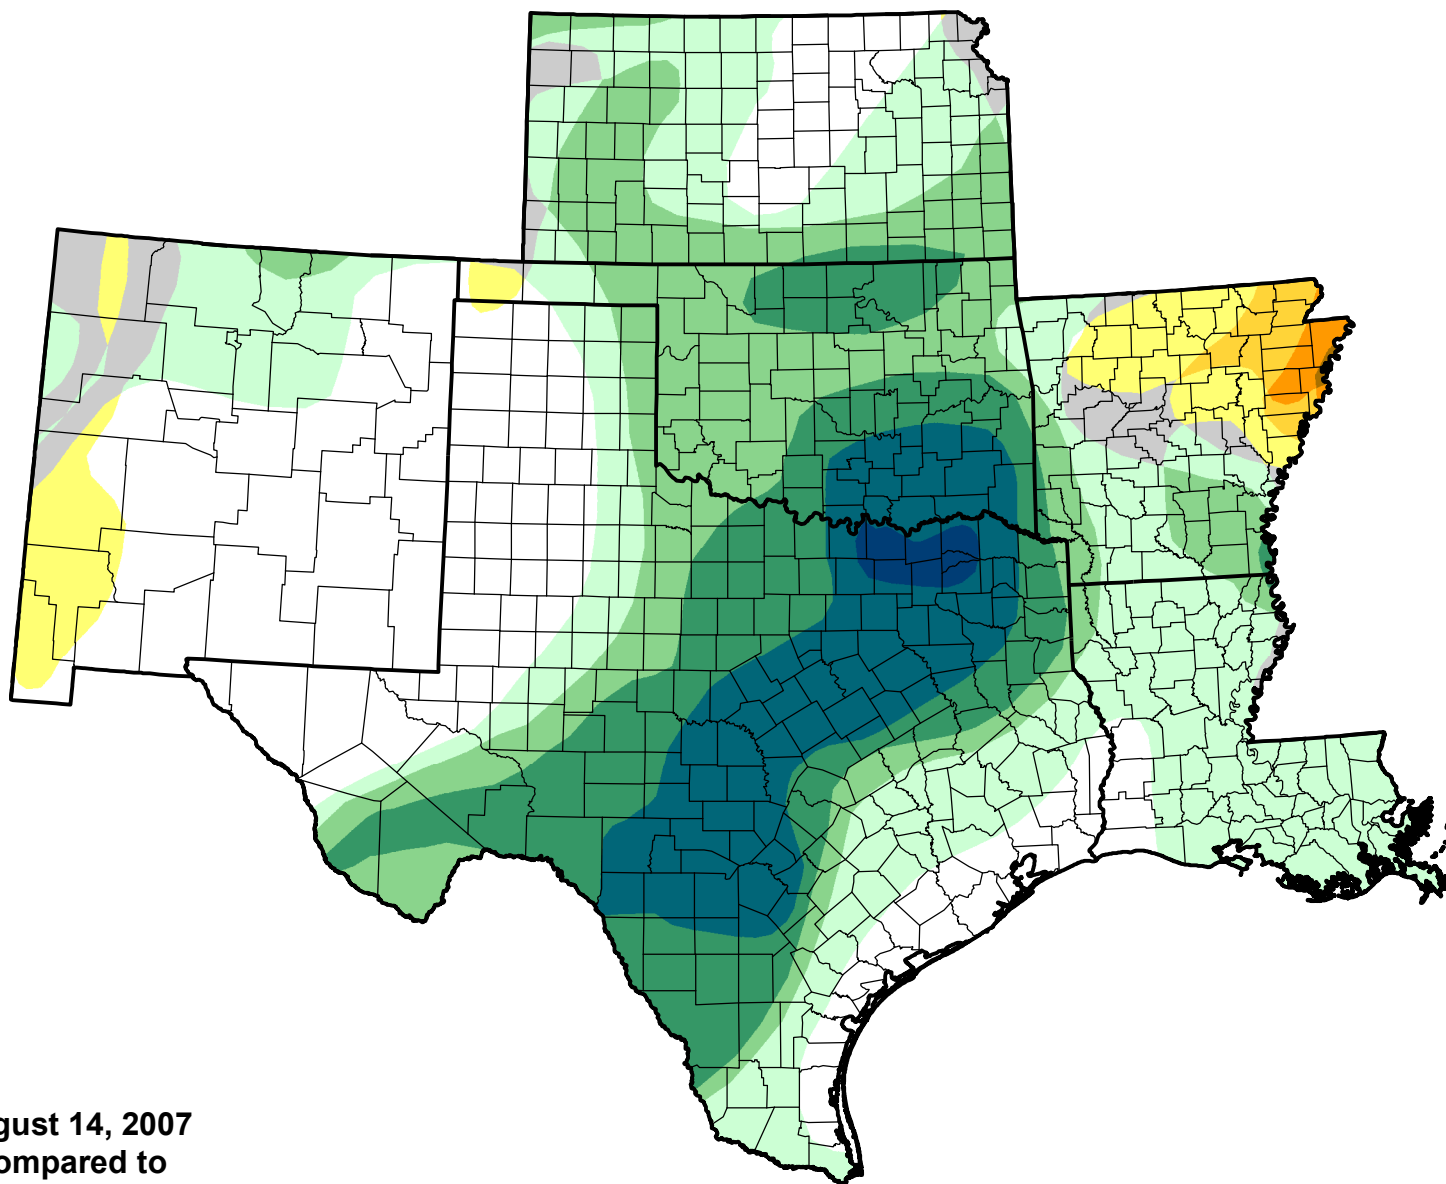

# U.S. Drought Monitor Class Change - SCIPP

## Start of Water Year

August 14, 2007  
compared to  
September 28, 2006

[droughtmonitor.unl.edu](http://droughtmonitor.unl.edu)

-  5 Class Degradation
-  4 Class Degradation
-  3 Class Degradation
-  2 Class Degradation
-  1 Class Degradation
-  No Change
-  1 Class Improvement
-  2 Class Improvement
-  3 Class Improvement
-  4 Class Improvement
-  5 Class Improvement