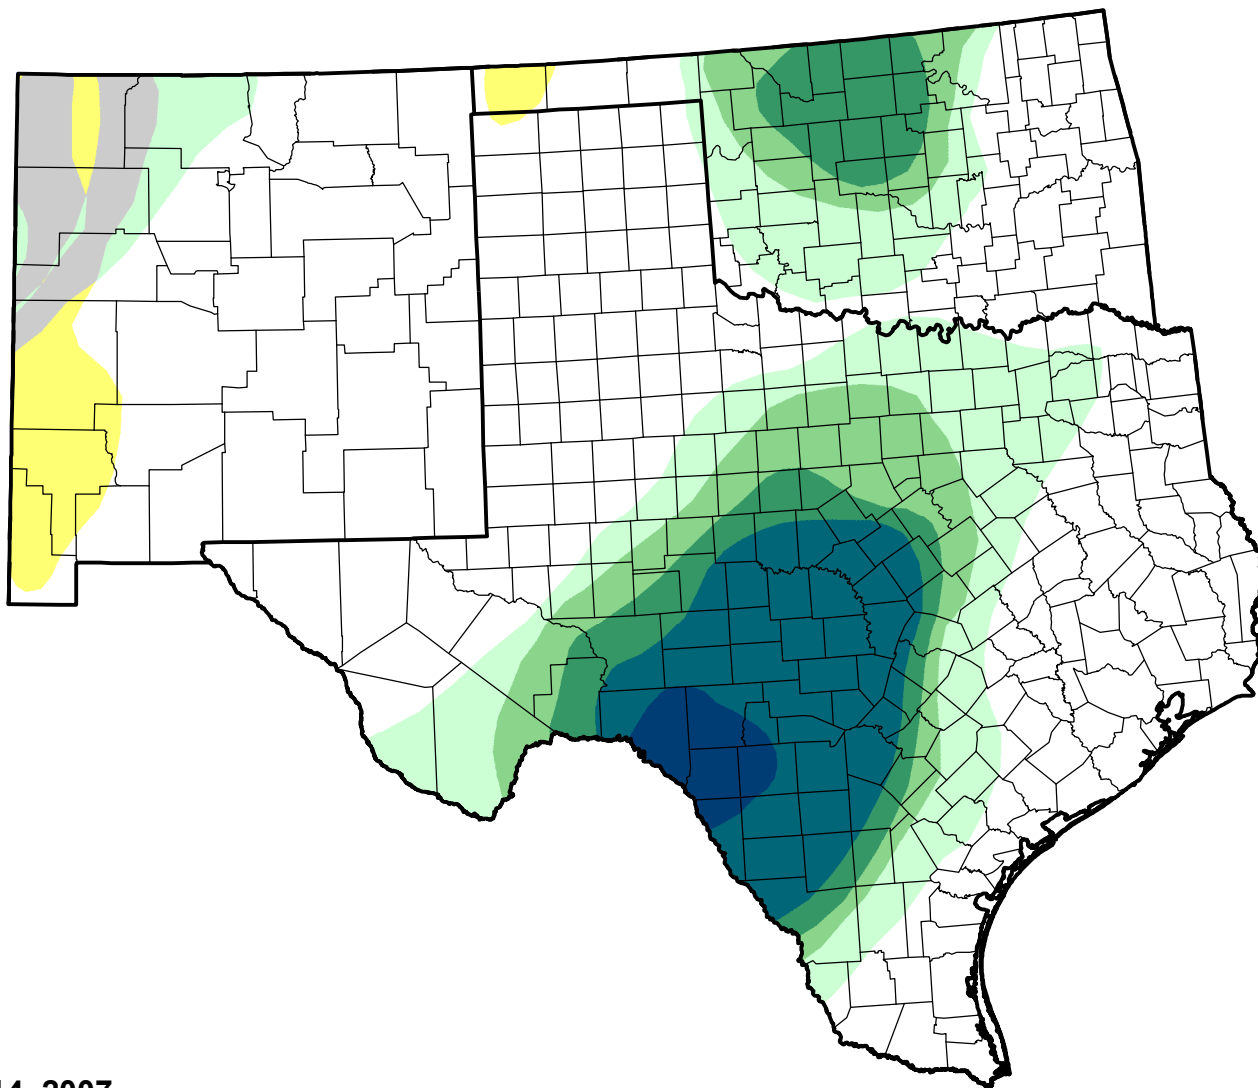

# U.S. Drought Monitor Class Change - Southern Plains RDEWS

26 Week

August 14, 2007  
compared to  
February 15, 2007

[droughtmonitor.unl.edu](http://droughtmonitor.unl.edu)

-  5 Class Degradation
-  4 Class Degradation
-  3 Class Degradation
-  2 Class Degradation
-  1 Class Degradation
-  No Change
-  1 Class Improvement
-  2 Class Improvement
-  3 Class Improvement
-  4 Class Improvement
-  5 Class Improvement