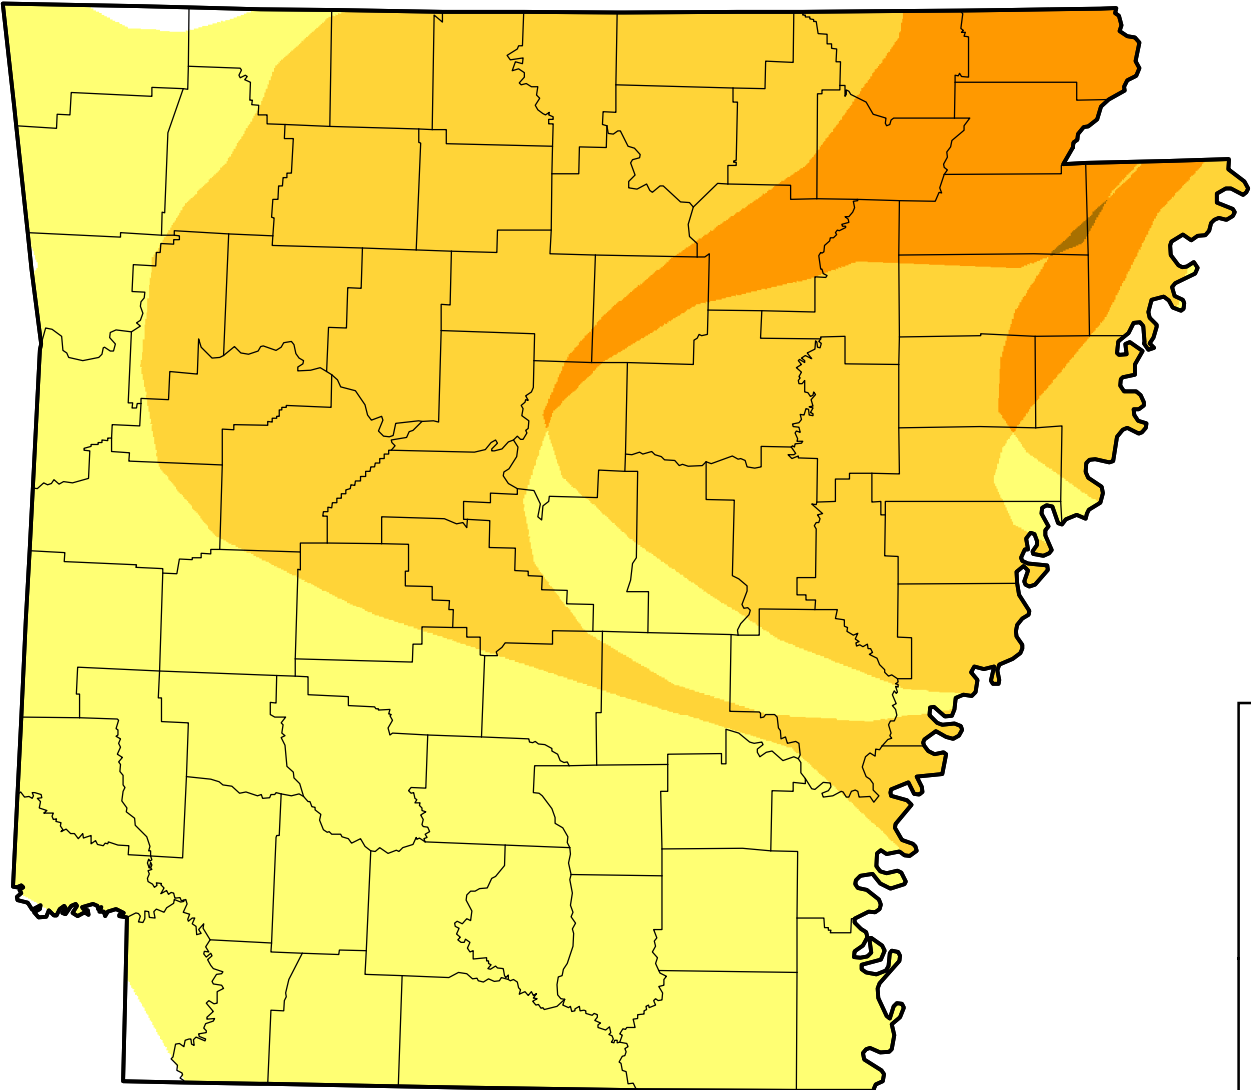

U.S. Drought Monitor Class Change - Arkansas

4 Week

August 21, 2007
compared to
July 26, 2007

droughtmonitor.unl.edu

-  5 Class Degradation
-  4 Class Degradation
-  3 Class Degradation
-  2 Class Degradation
-  1 Class Degradation
-  No Change
-  1 Class Improvement
-  2 Class Improvement
-  3 Class Improvement
-  4 Class Improvement
-  5 Class Improvement