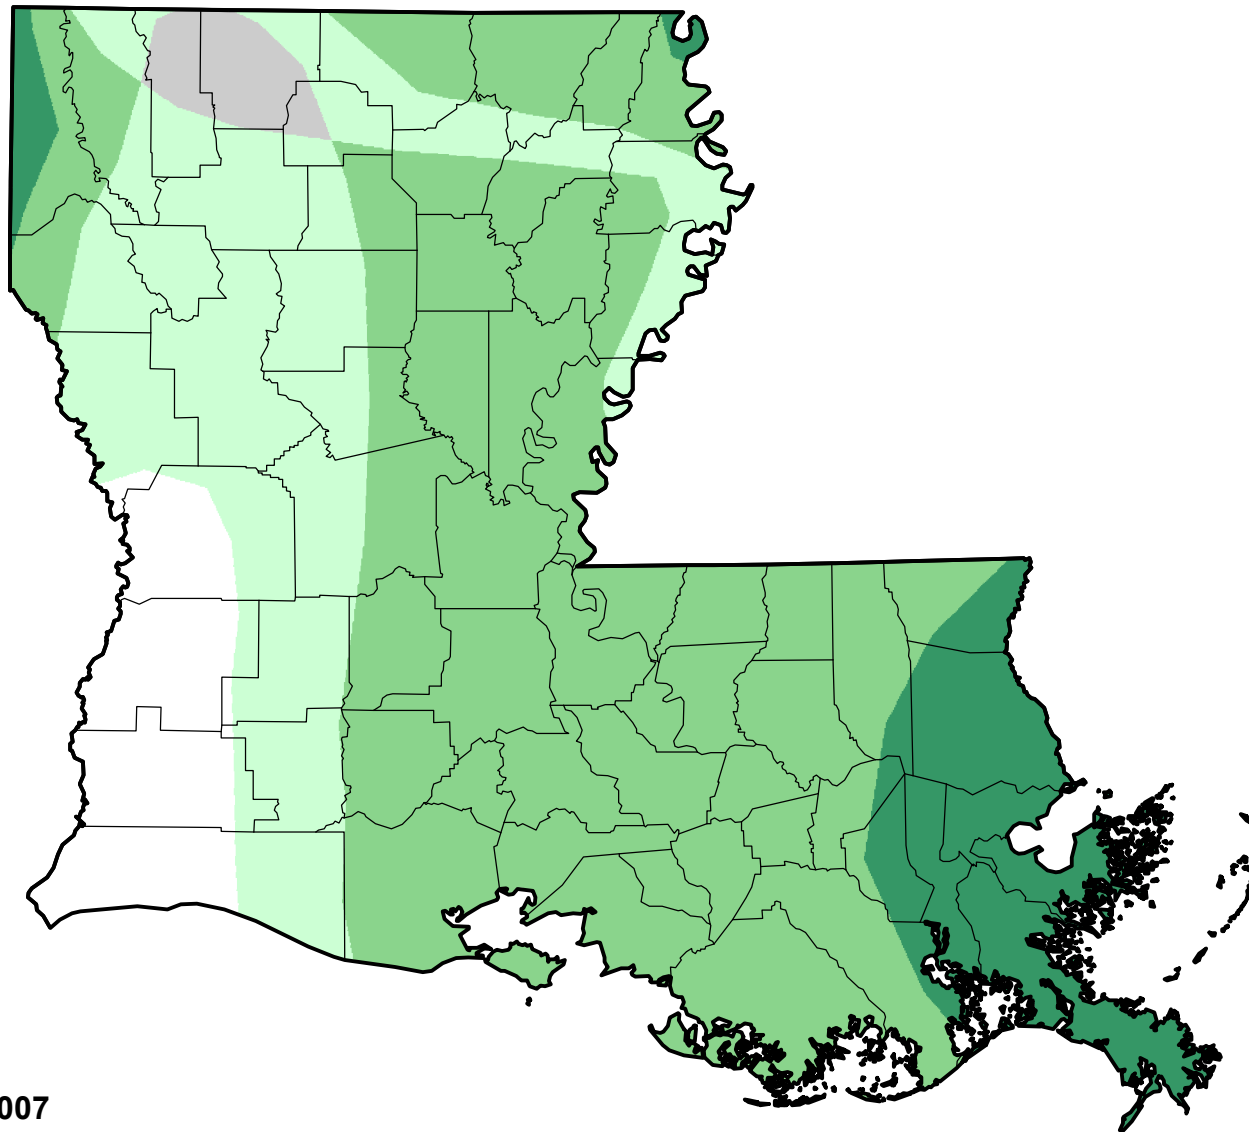

U.S. Drought Monitor Class Change - Louisiana

52 Week

August 21, 2007
compared to
August 24, 2006

droughtmonitor.unl.edu