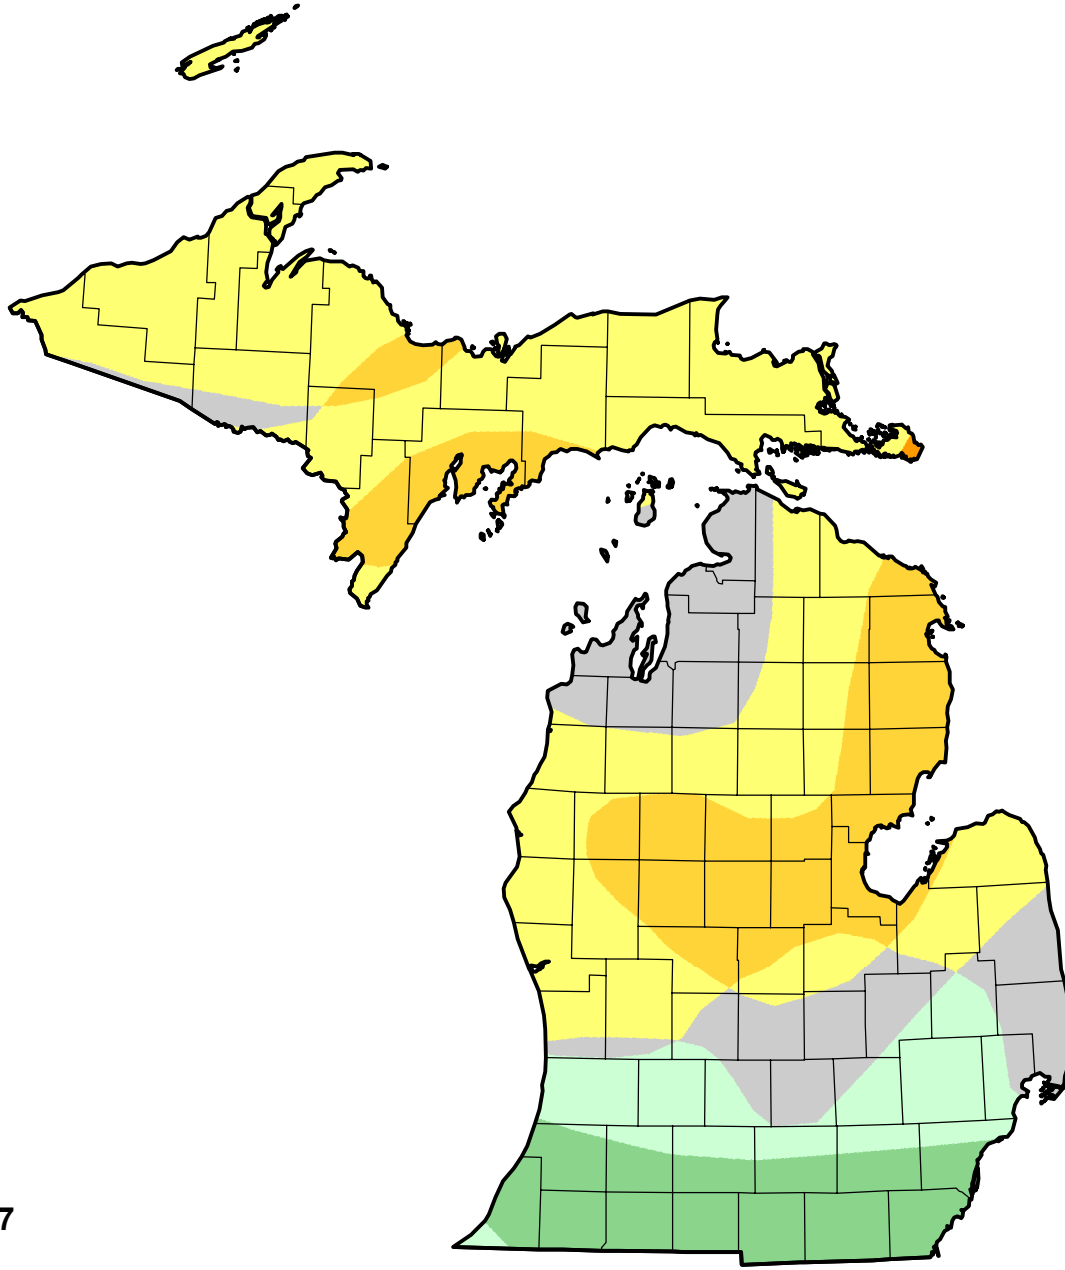

# U.S. Drought Monitor Class Change - Michigan

## 4 Week

August 21, 2007  
compared to  
July 26, 2007

[droughtmonitor.unl.edu](http://droughtmonitor.unl.edu)

-  5 Class Degradation
-  4 Class Degradation
-  3 Class Degradation
-  2 Class Degradation
-  1 Class Degradation
-  No Change
-  1 Class Improvement
-  2 Class Improvement
-  3 Class Improvement
-  4 Class Improvement
-  5 Class Improvement