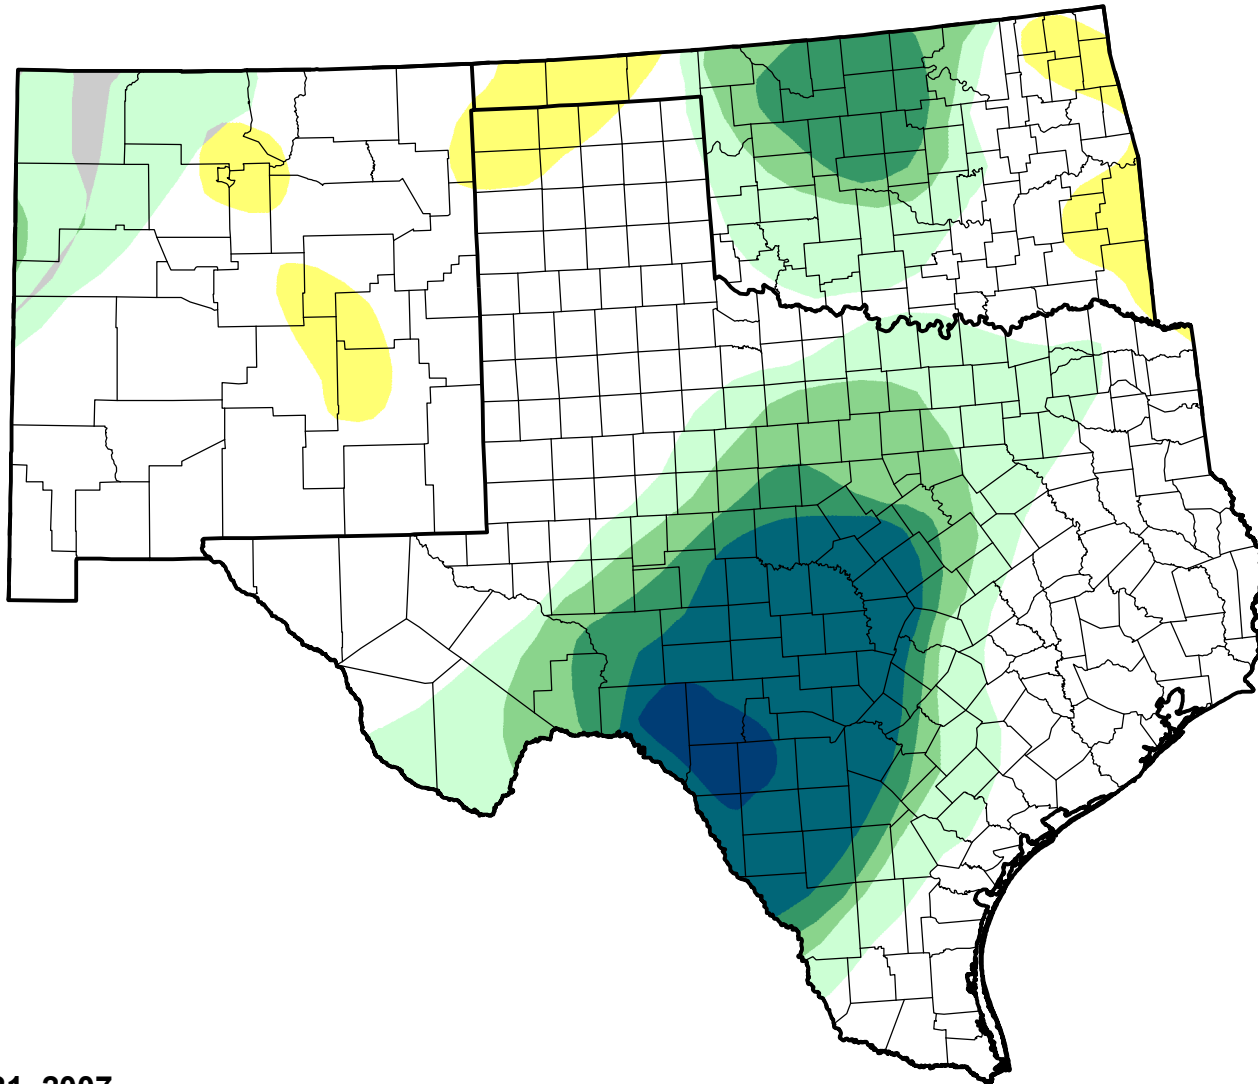

U.S. Drought Monitor Class Change - Southern Plains RDEWS

26 Week

August 21, 2007
compared to
February 22, 2007

droughtmonitor.unl.edu

-  5 Class Degradation
-  4 Class Degradation
-  3 Class Degradation
-  2 Class Degradation
-  1 Class Degradation
-  No Change
-  1 Class Improvement
-  2 Class Improvement
-  3 Class Improvement
-  4 Class Improvement
-  5 Class Improvement