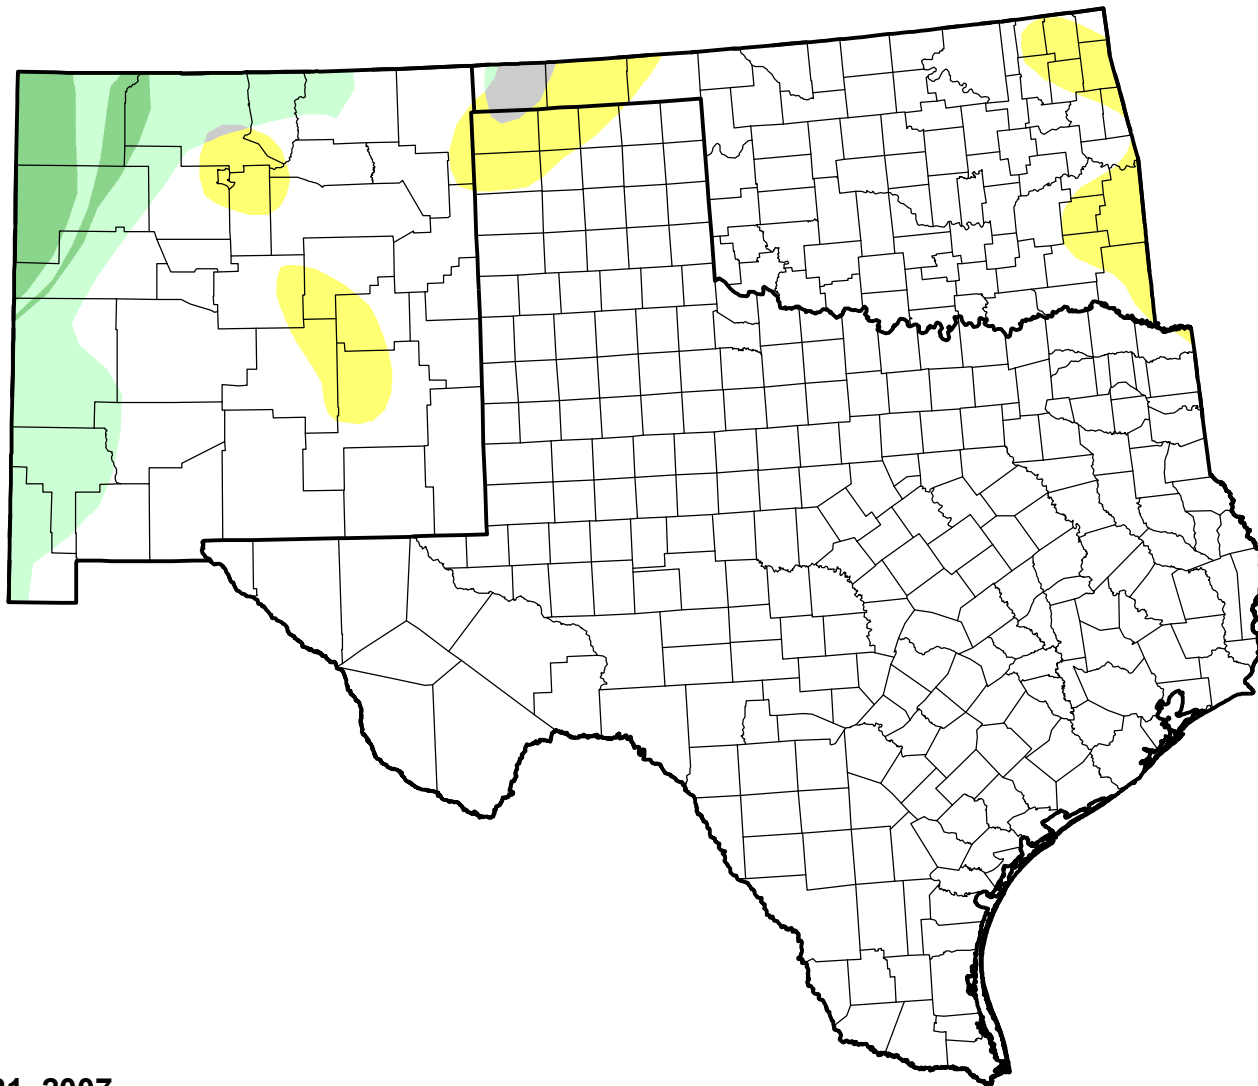

U.S. Drought Monitor Class Change - Southern Plains RDEWS

4 Week

August 21, 2007
compared to
July 26, 2007

droughtmonitor.unl.edu