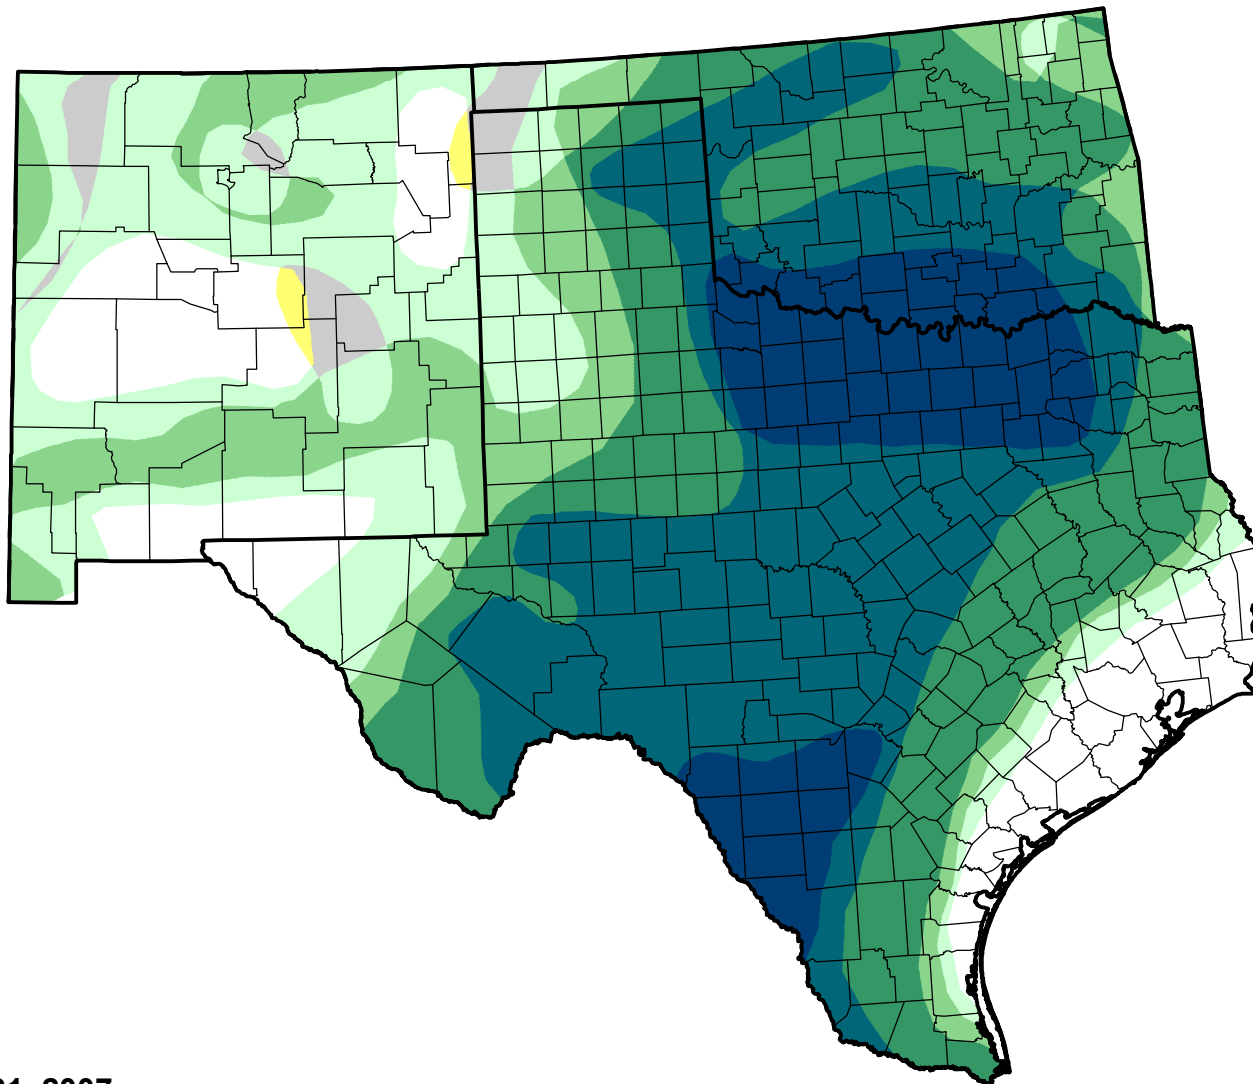

U.S. Drought Monitor Class Change - Southern Plains RDEWS

52 Week

August 21, 2007
compared to
August 24, 2006

droughtmonitor.unl.edu

-  5 Class Degradation
-  4 Class Degradation
-  3 Class Degradation
-  2 Class Degradation
-  1 Class Degradation
-  No Change
-  1 Class Improvement
-  2 Class Improvement
-  3 Class Improvement
-  4 Class Improvement
-  5 Class Improvement