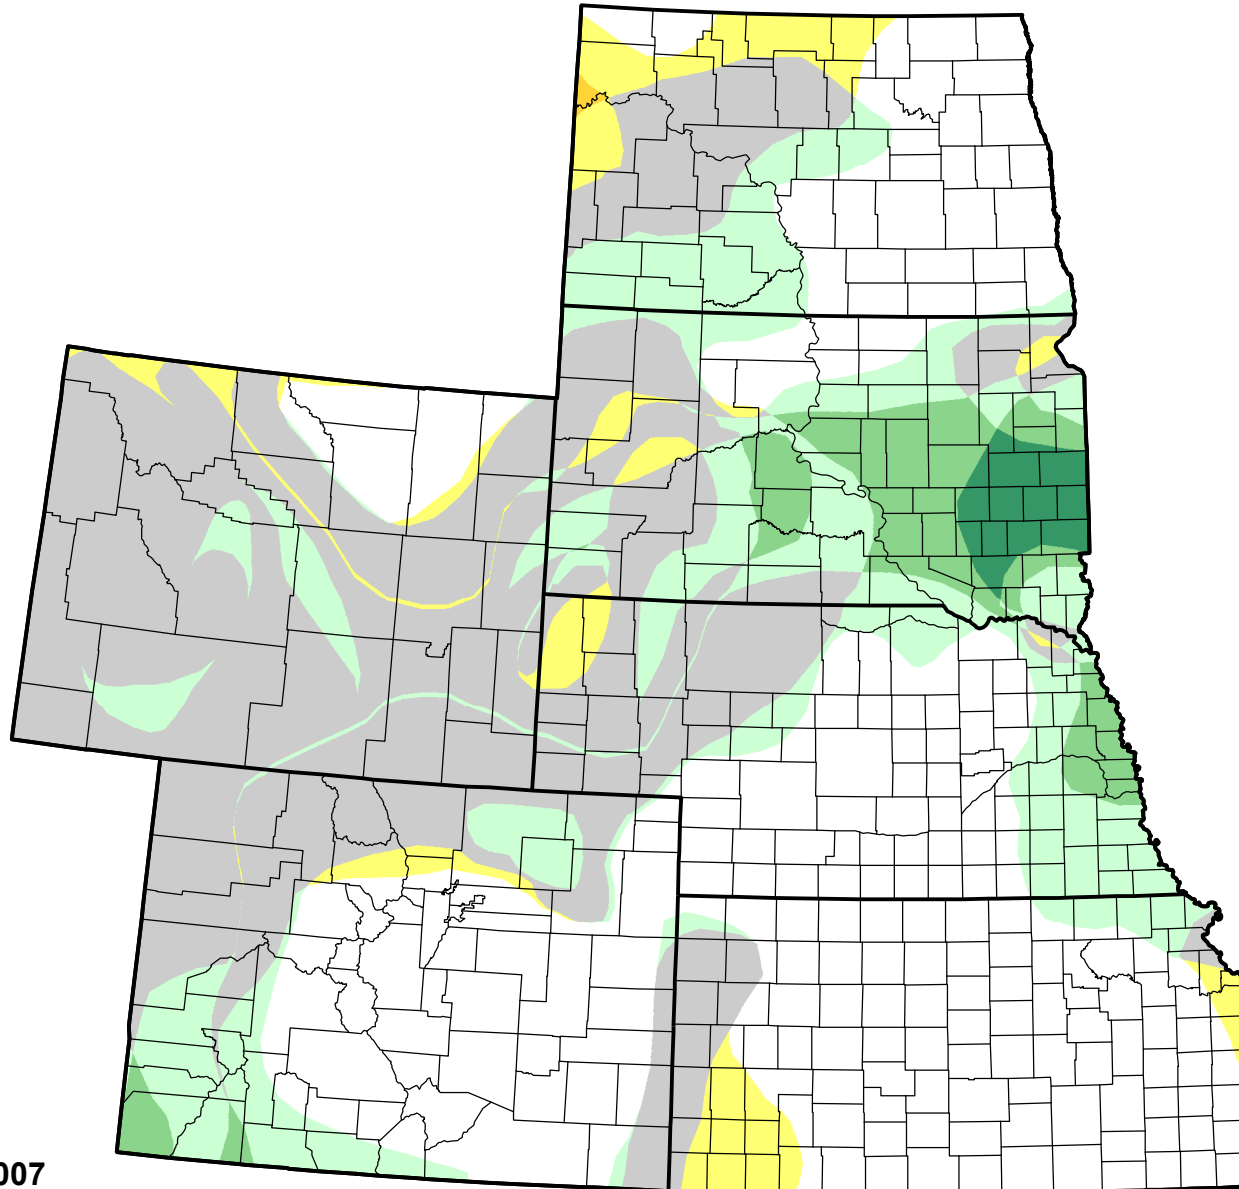

U.S. Drought Monitor Class Change - High Plains

4 Week

August 28, 2007
compared to
August 2, 2007

droughtmonitor.unl.edu