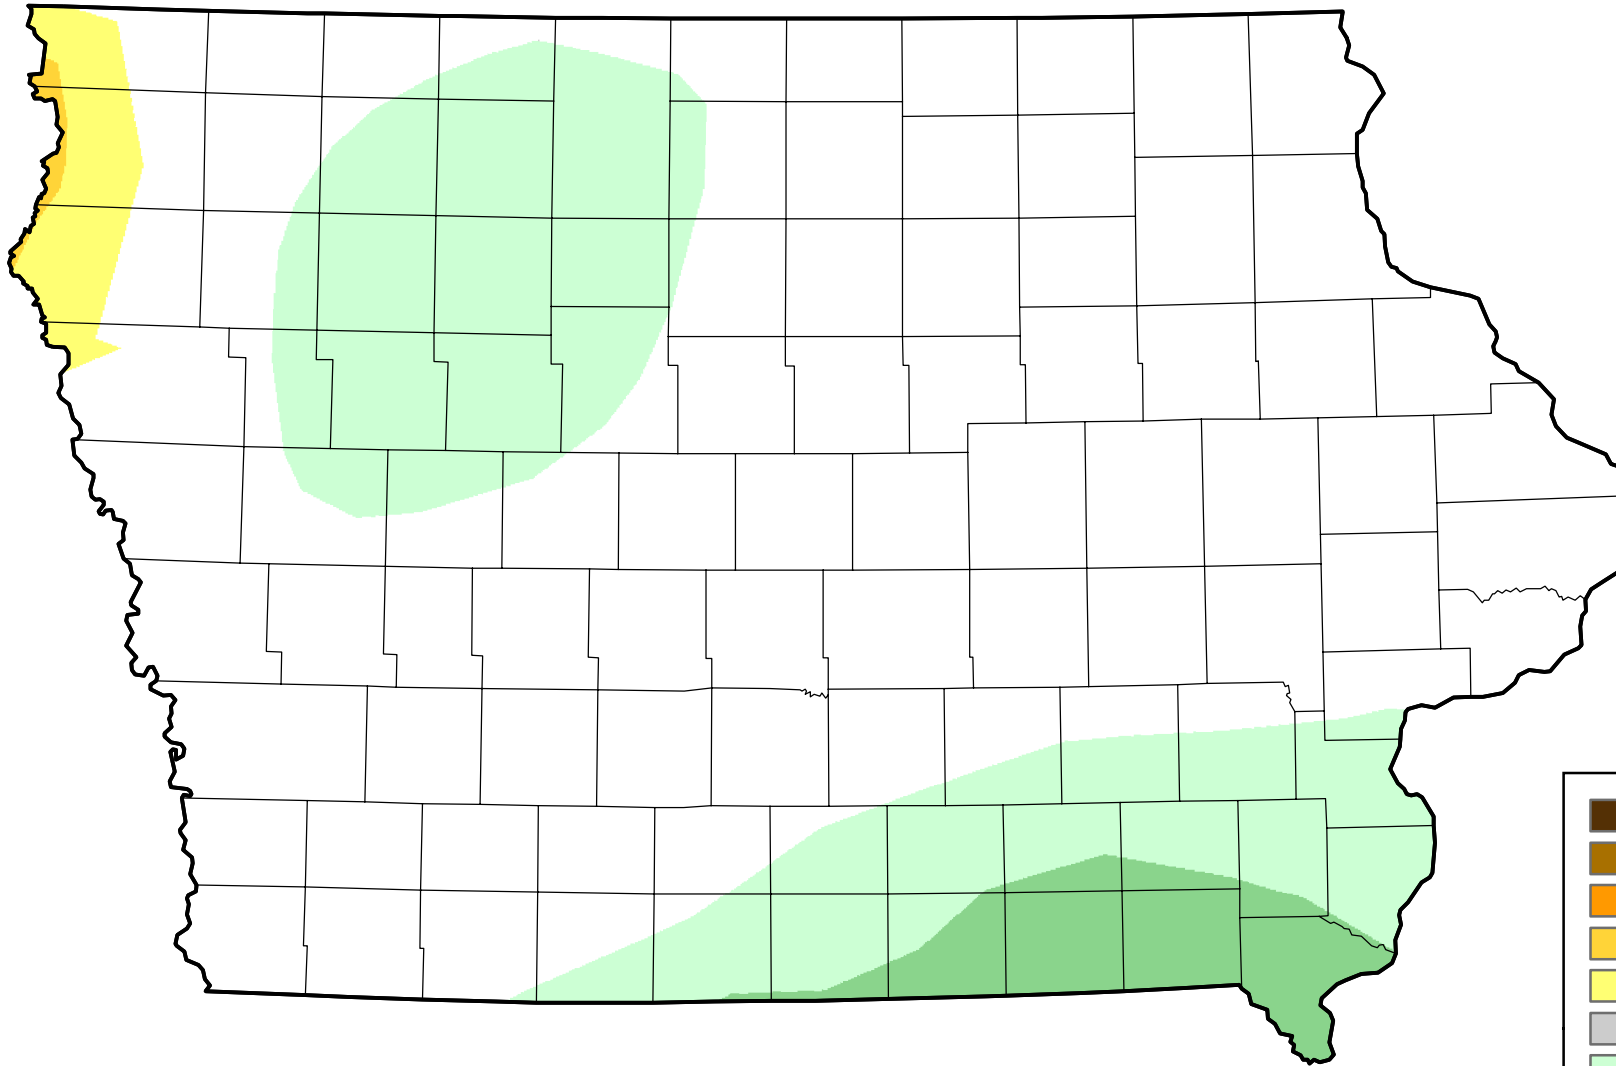

# U.S. Drought Monitor Class Change - Iowa

Start of Water Year

August 28, 2007  
compared to  
September 28, 2006

[droughtmonitor.unl.edu](http://droughtmonitor.unl.edu)

-  5 Class Degradation
-  4 Class Degradation
-  3 Class Degradation
-  2 Class Degradation
-  1 Class Degradation
-  No Change
-  1 Class Improvement
-  2 Class Improvement
-  3 Class Improvement
-  4 Class Improvement
-  5 Class Improvement