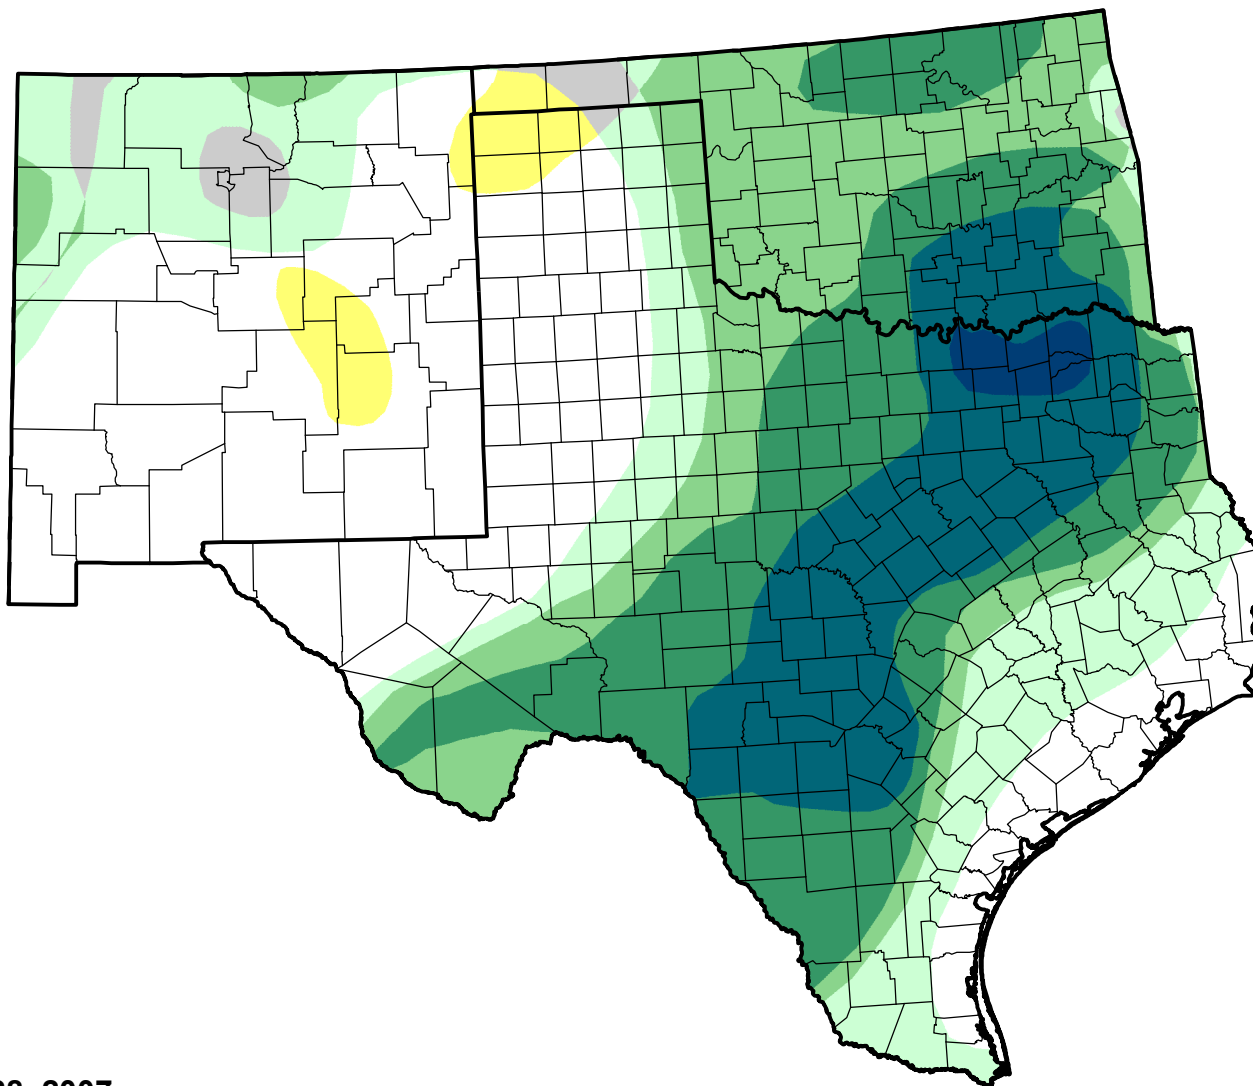

U.S. Drought Monitor Class Change - Southern Plains RDEWS

Start of Water Year

August 28, 2007
compared to
September 28, 2006

droughtmonitor.unl.edu

- 5 Class Degradation
- 4 Class Degradation
- 3 Class Degradation
- 2 Class Degradation
- 1 Class Degradation
- No Change
- 1 Class Improvement
- 2 Class Improvement
- 3 Class Improvement
- 4 Class Improvement
- 5 Class Improvement