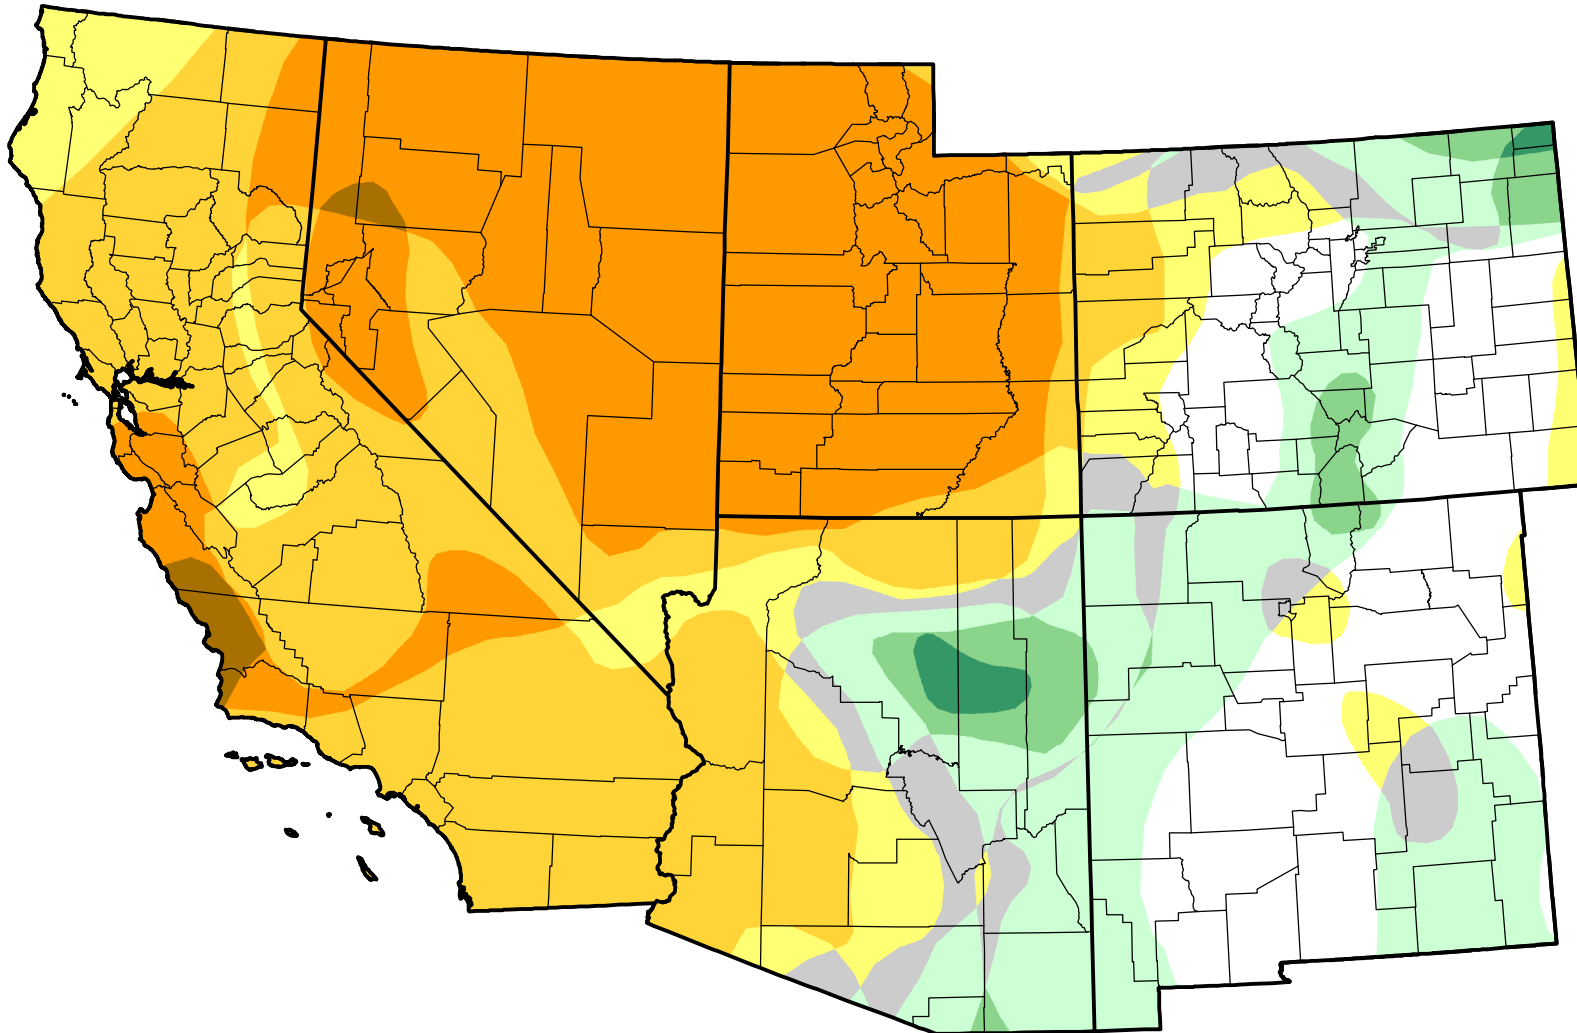

U.S. Drought Monitor Class Change - Southwest

Start of Calendar Year

August 28, 2007
compared to
January 4, 2007

droughtmonitor.unl.edu

-  5 Class Degradation
-  4 Class Degradation
-  3 Class Degradation
-  2 Class Degradation
-  1 Class Degradation
-  No Change
-  1 Class Improvement
-  2 Class Improvement
-  3 Class Improvement
-  4 Class Improvement
-  5 Class Improvement