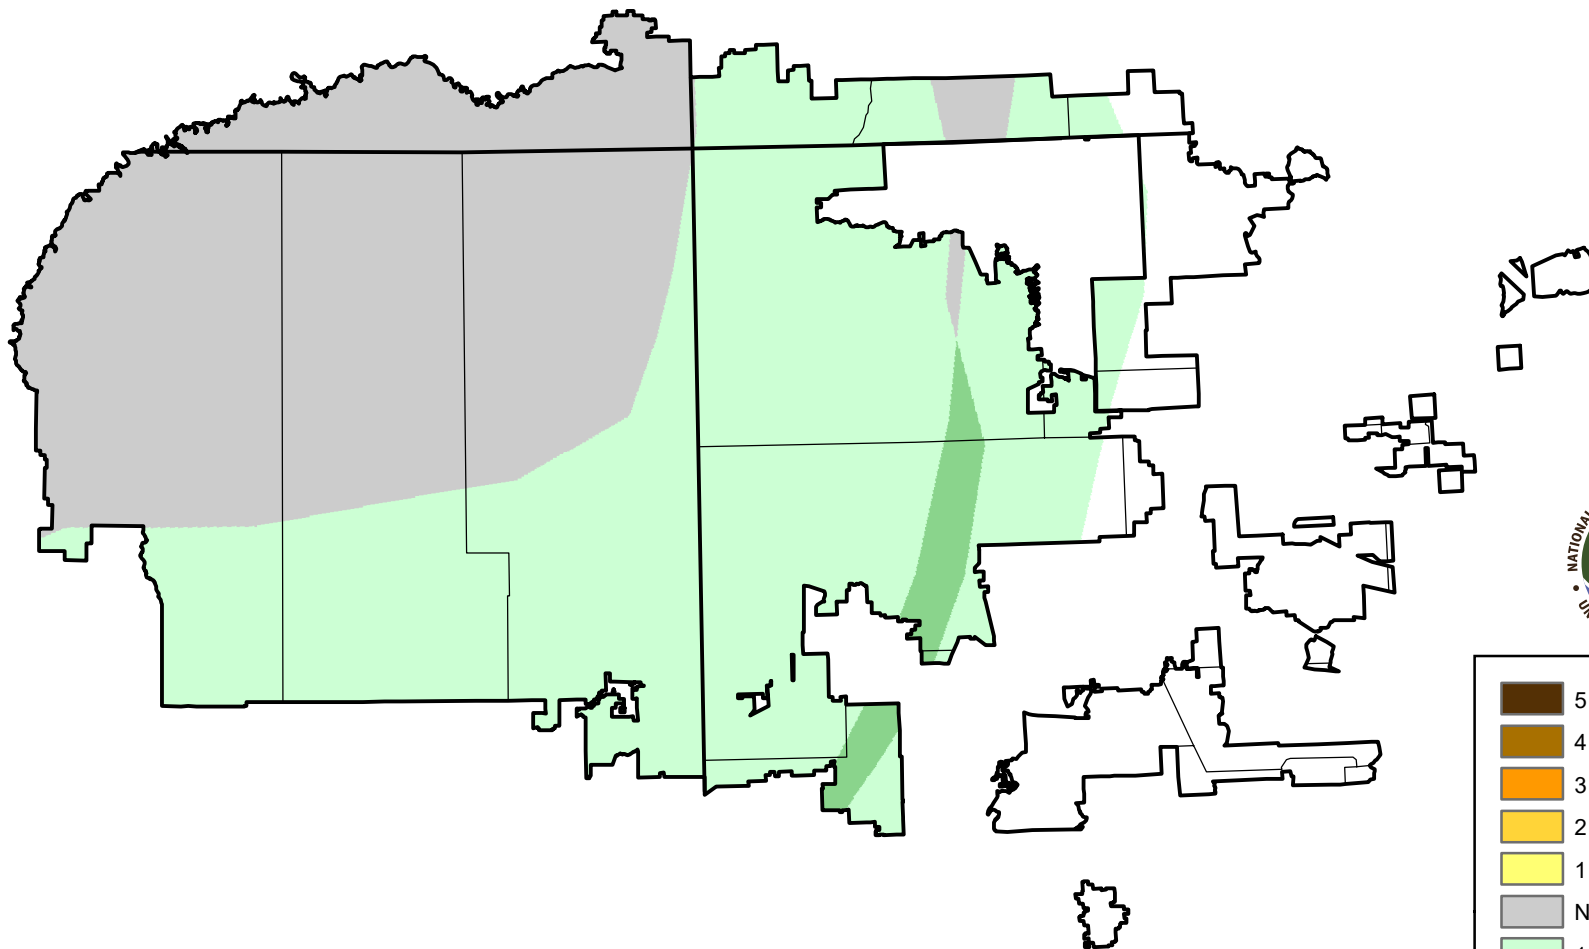

U.S. Drought Monitor Class Change - 4 Corners

4 Week

September 4, 2007
compared to
August 9, 2007

droughtmonitor.unl.edu

-  5 Class Degradation
-  4 Class Degradation
-  3 Class Degradation
-  2 Class Degradation
-  1 Class Degradation
-  No Change
-  1 Class Improvement
-  2 Class Improvement
-  3 Class Improvement
-  4 Class Improvement
-  5 Class Improvement