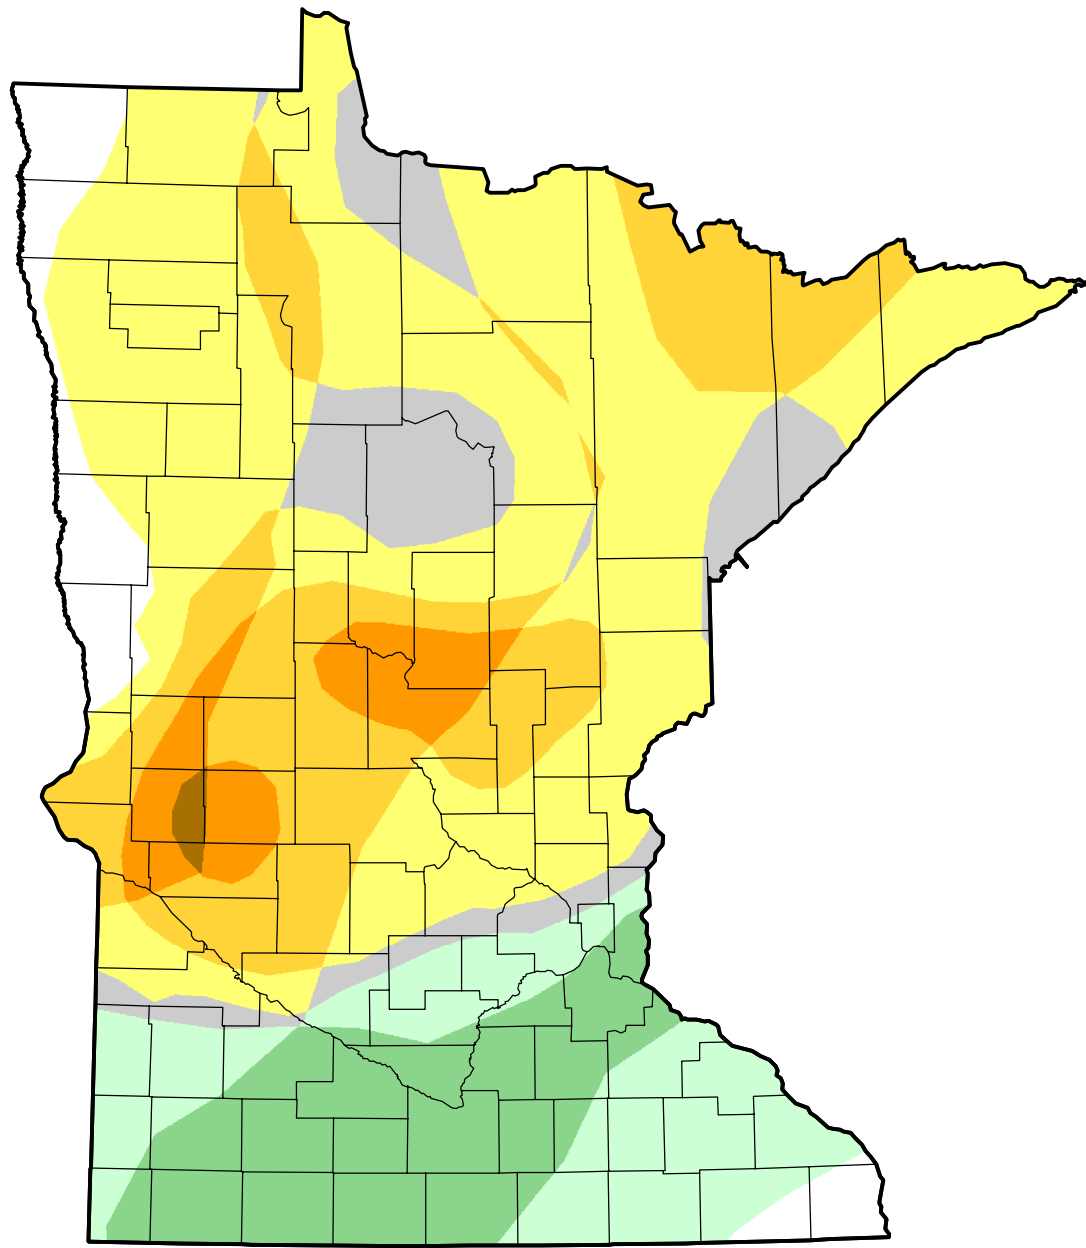

U.S. Drought Monitor Class Change - Minnesota

8 Week

September 4, 2007
compared to
July 12, 2007

droughtmonitor.unl.edu

- | | |
|---|---------------------|
|  | 5 Class Degradation |
|  | 4 Class Degradation |
|  | 3 Class Degradation |
|  | 2 Class Degradation |
|  | 1 Class Degradation |
|  | No Change |
|  | 1 Class Improvement |
|  | 2 Class Improvement |
|  | 3 Class Improvement |
|  | 4 Class Improvement |
|  | 5 Class Improvement |