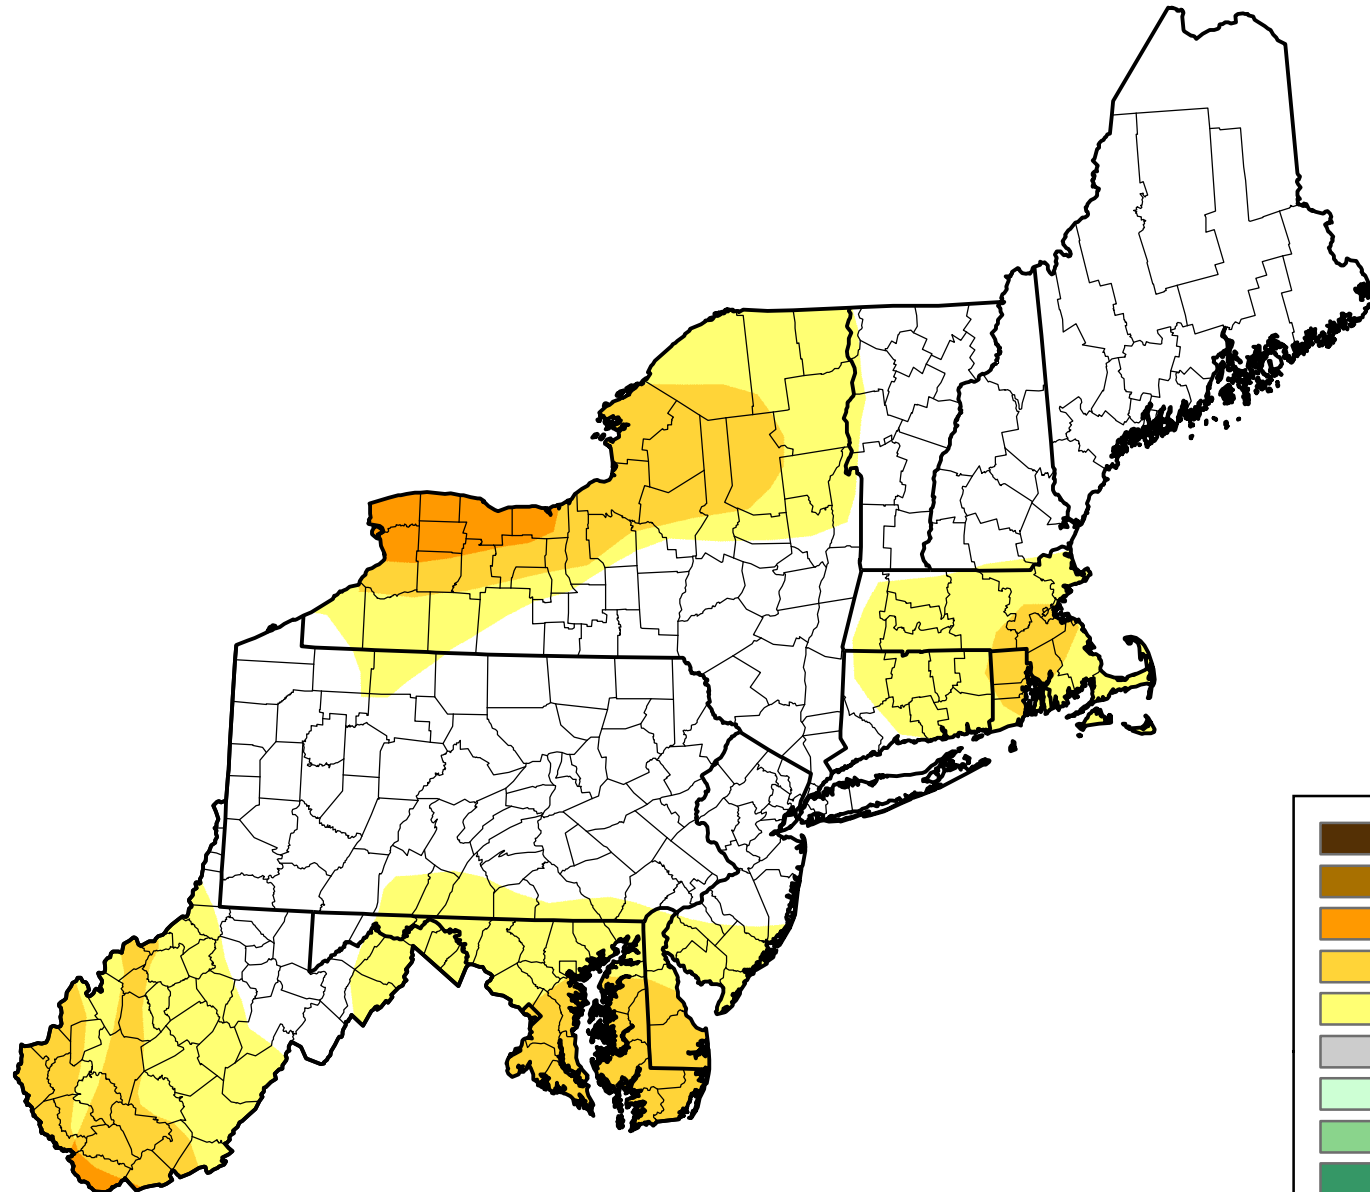

# U.S. Drought Monitor Class Change - Northeast

## 52 Week

September 4, 2007  
compared to  
September 7, 2006

[droughtmonitor.unl.edu](http://droughtmonitor.unl.edu)