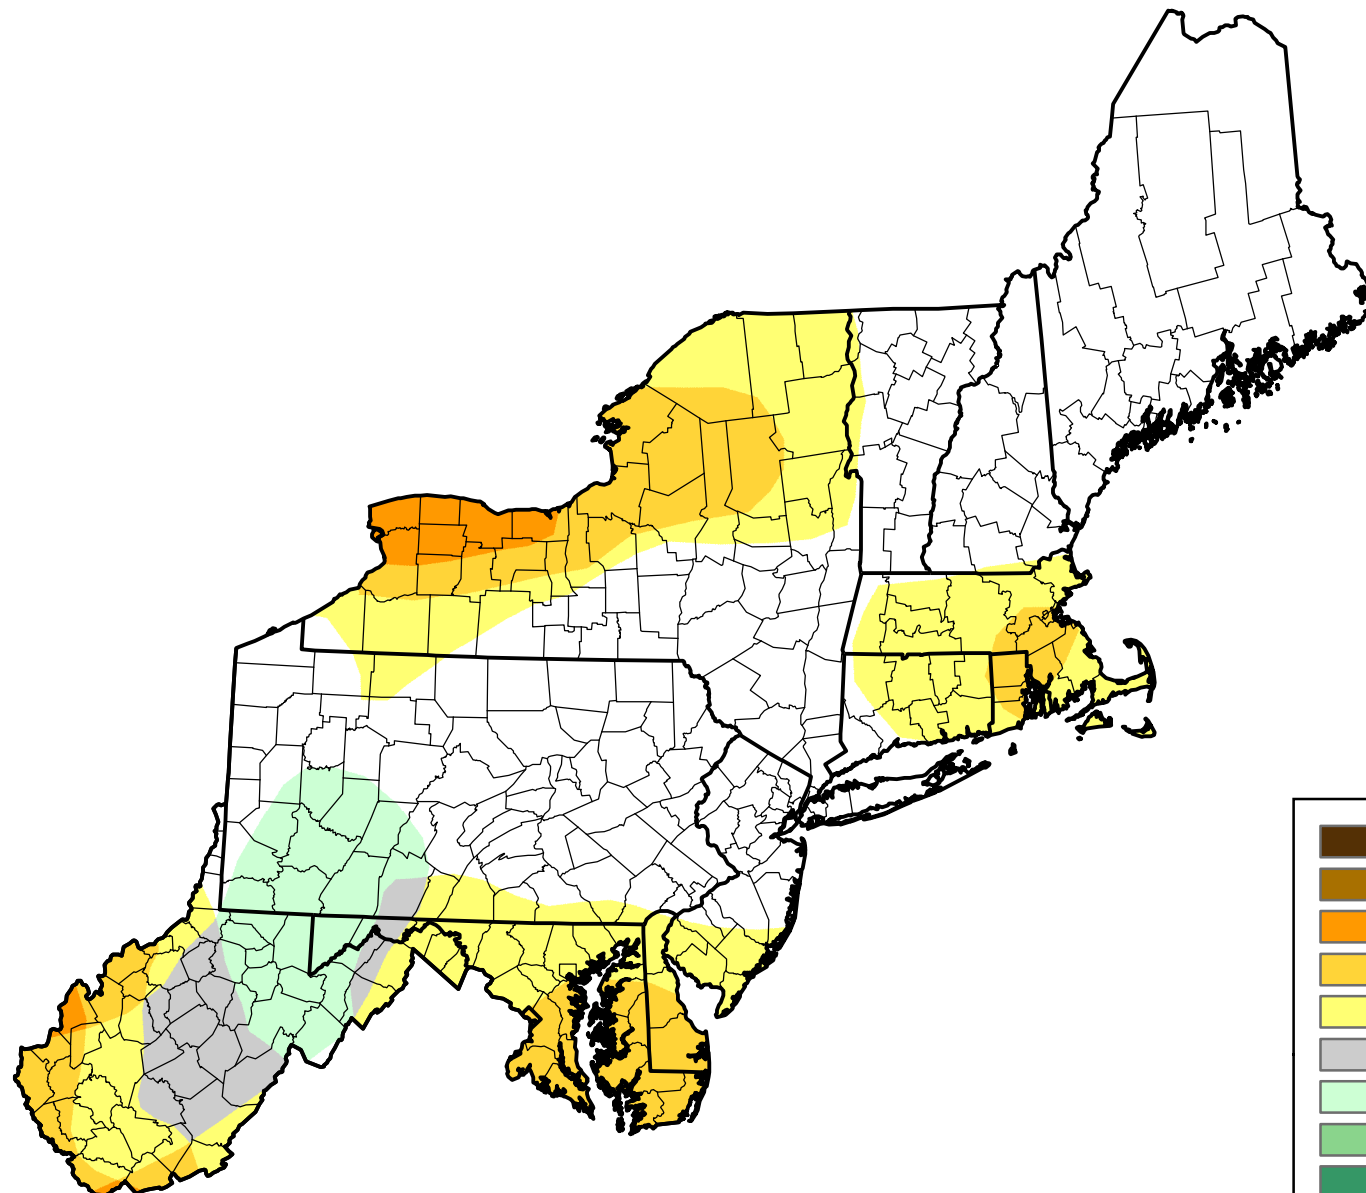

U.S. Drought Monitor Class Change - Northeast

Start of Calendar Year

September 4, 2007
compared to
January 4, 2007

droughtmonitor.unl.edu