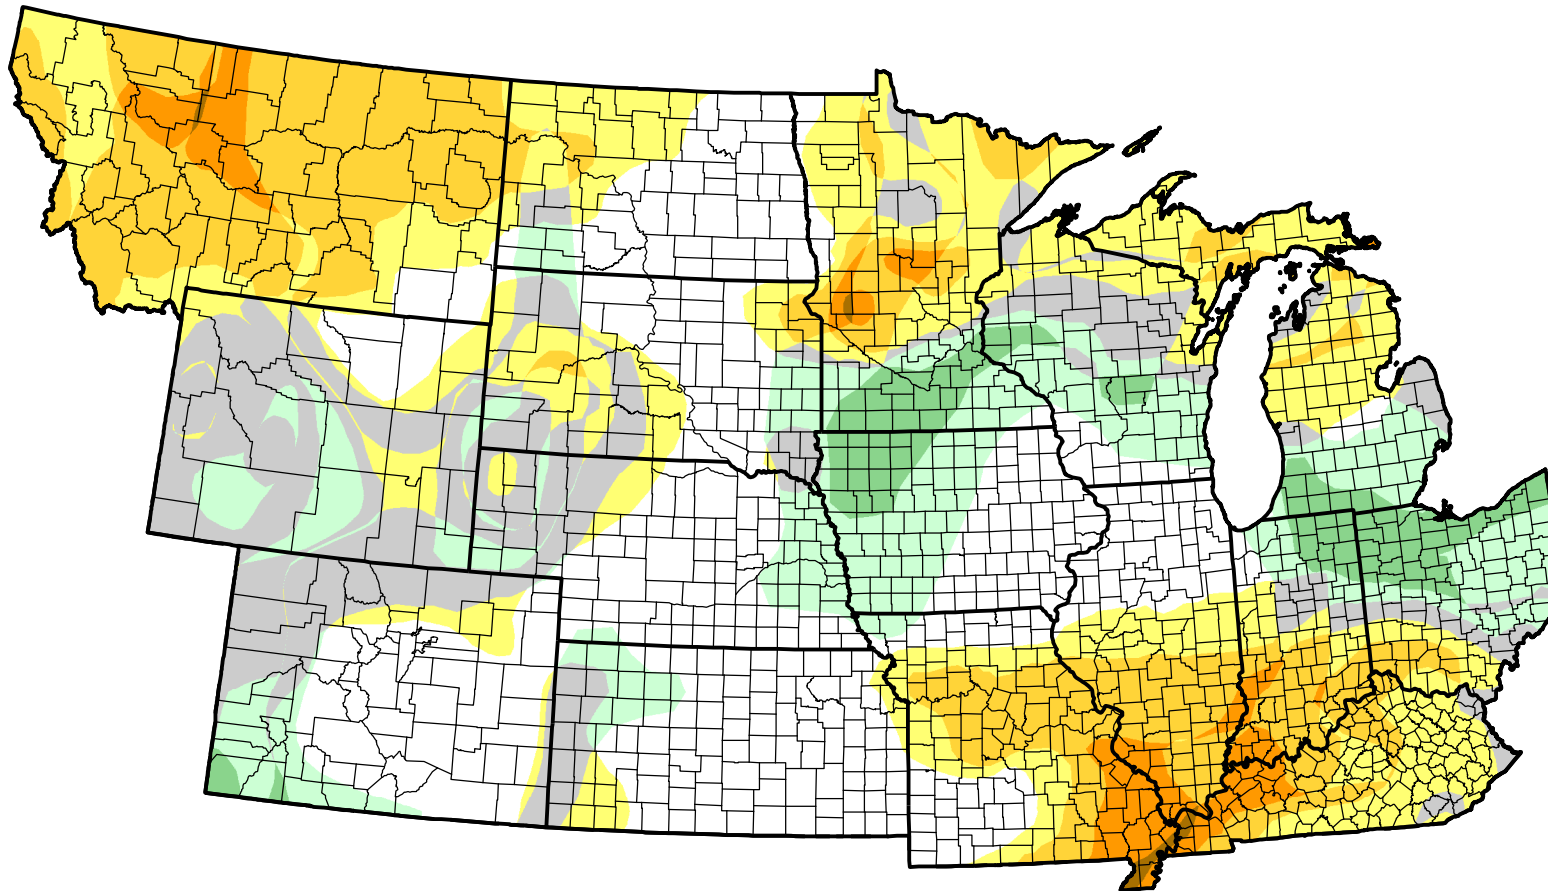

U.S. Drought Monitor Class Change - NWS Central 8 Week

September 4, 2007
compared to
July 12, 2007

droughtmonitor.unl.edu