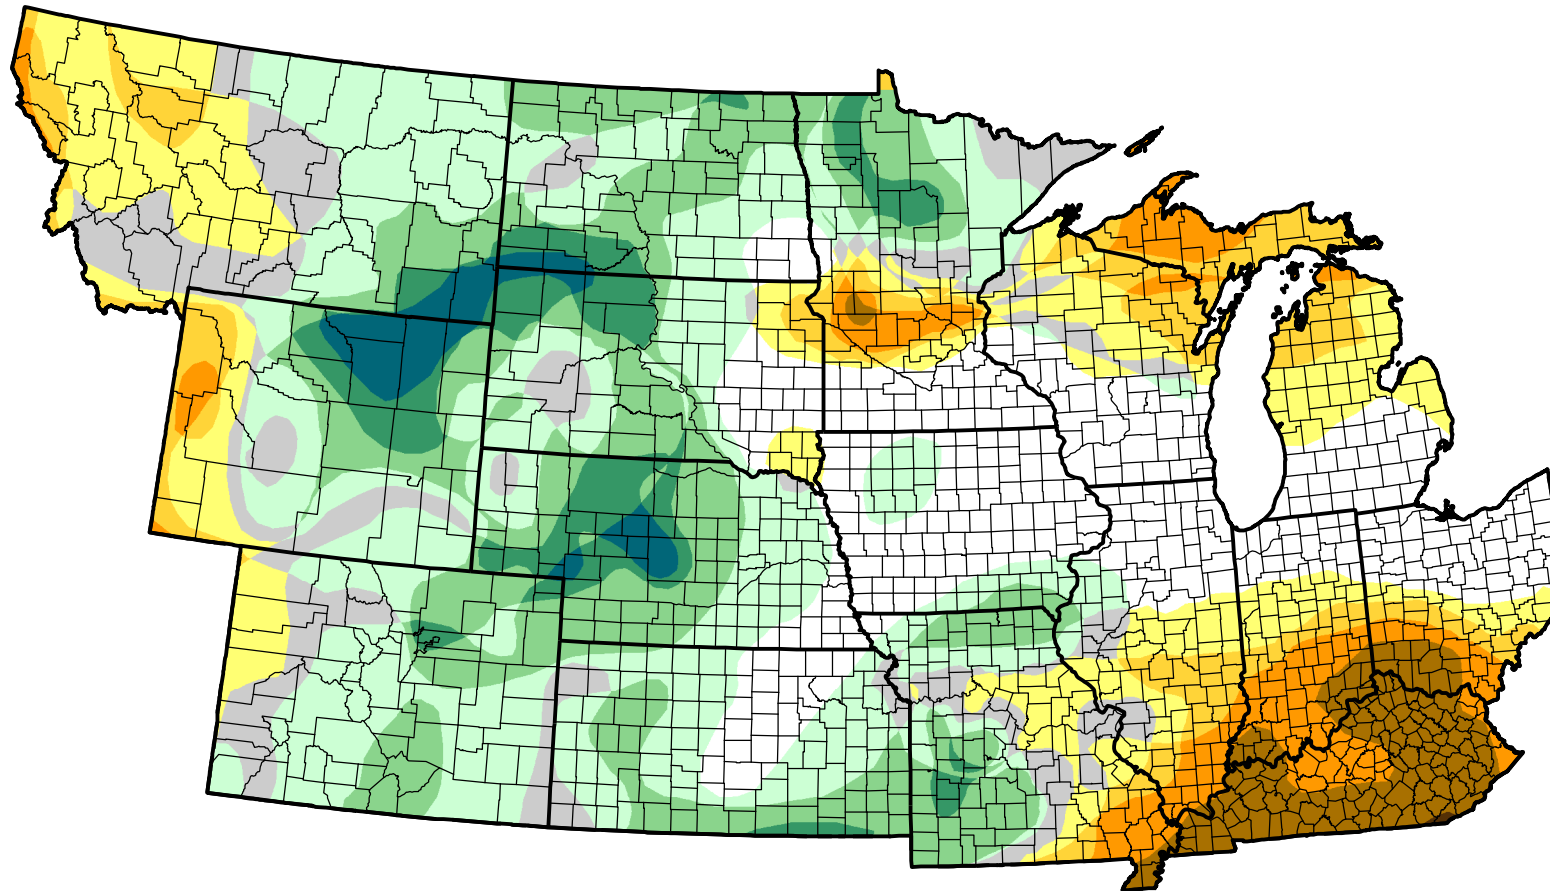

# U.S. Drought Monitor Class Change - NWS Central Start of Water Year

-  5 Class Degradation
-  4 Class Degradation
-  3 Class Degradation
-  2 Class Degradation
-  1 Class Degradation
-  No Change
-  1 Class Improvement
-  2 Class Improvement
-  3 Class Improvement
-  4 Class Improvement
-  5 Class Improvement

September 4, 2007  
compared to  
September 28, 2006

[droughtmonitor.unl.edu](http://droughtmonitor.unl.edu)