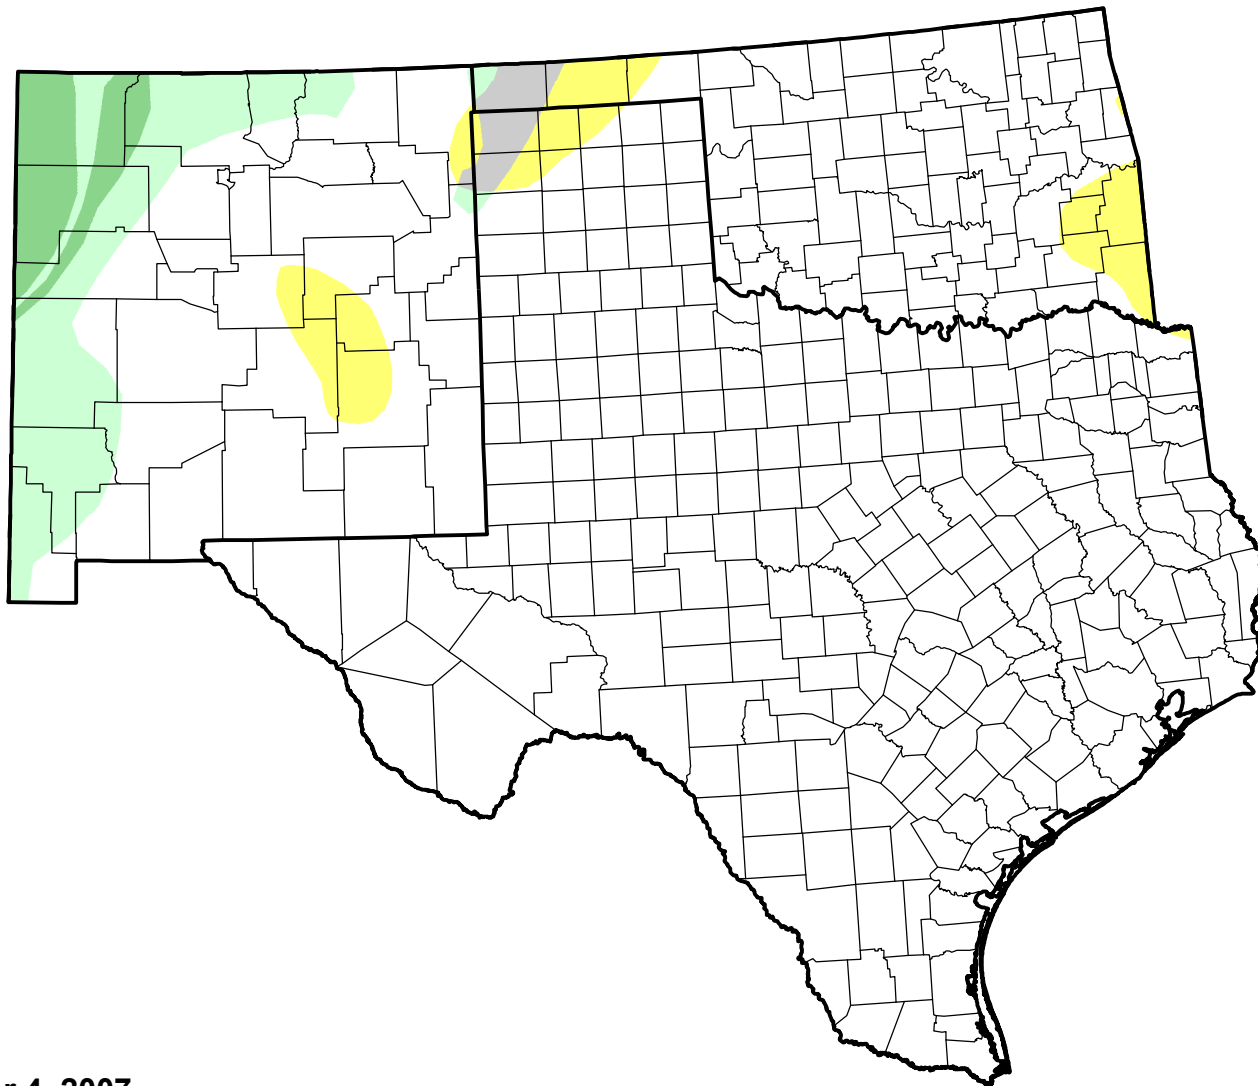

U.S. Drought Monitor Class Change - Southern Plains RDEWS

8 Week

September 4, 2007
compared to
July 12, 2007

droughtmonitor.unl.edu

- | | |
|---|---------------------|
|  | 5 Class Degradation |
|  | 4 Class Degradation |
|  | 3 Class Degradation |
|  | 2 Class Degradation |
|  | 1 Class Degradation |
|  | No Change |
|  | 1 Class Improvement |
|  | 2 Class Improvement |
|  | 3 Class Improvement |
|  | 4 Class Improvement |
|  | 5 Class Improvement |