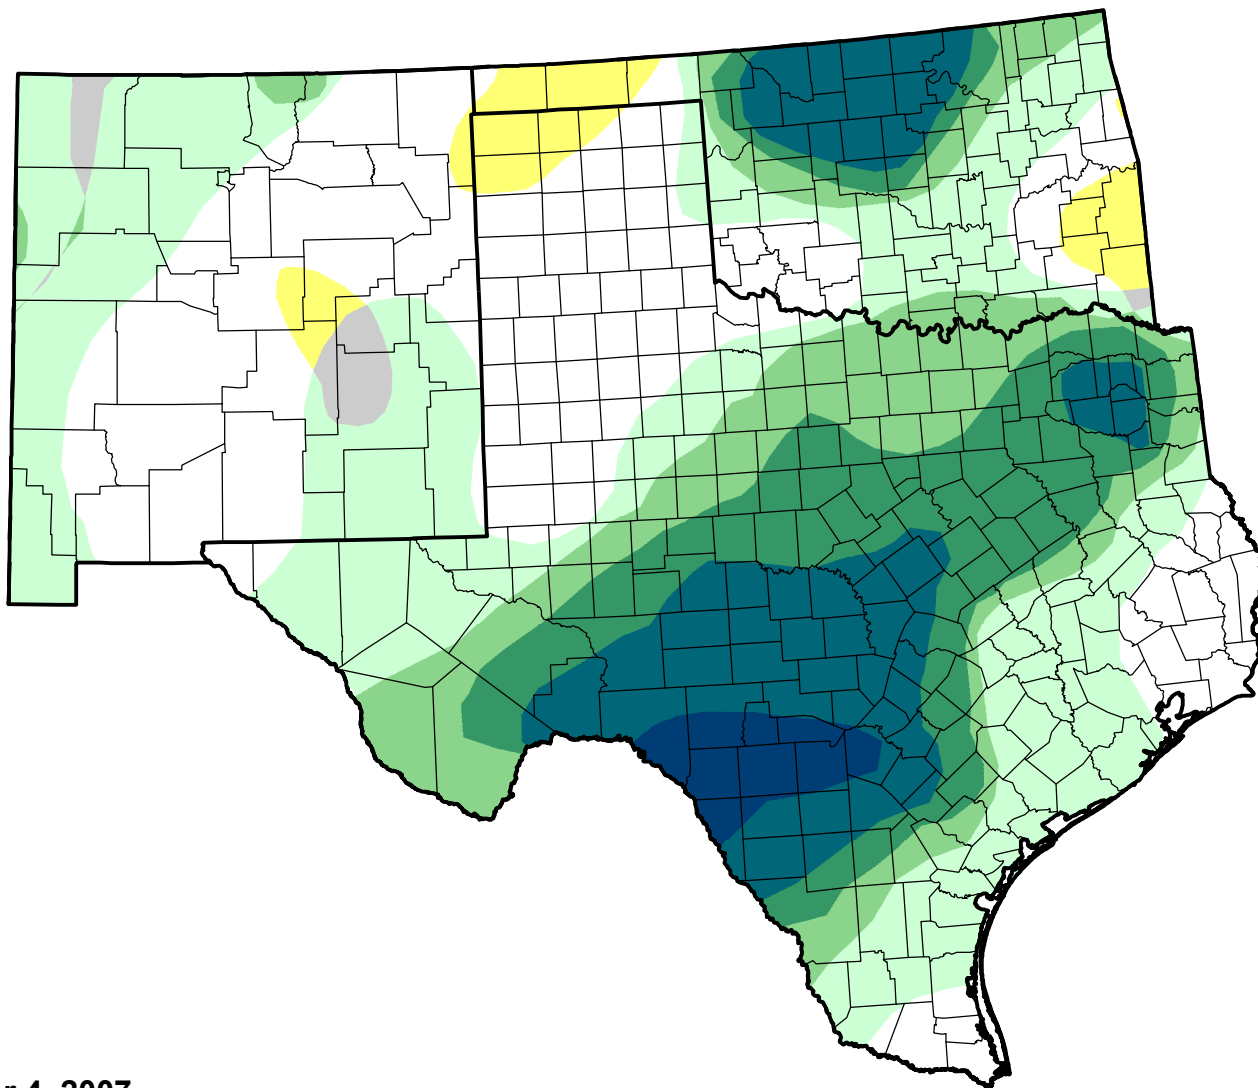

U.S. Drought Monitor Class Change - Southern Plains RDEWS

Start of Calendar Year

September 4, 2007
compared to
January 4, 2007

droughtmonitor.unl.edu

-  5 Class Degradation
-  4 Class Degradation
-  3 Class Degradation
-  2 Class Degradation
-  1 Class Degradation
-  No Change
-  1 Class Improvement
-  2 Class Improvement
-  3 Class Improvement
-  4 Class Improvement
-  5 Class Improvement