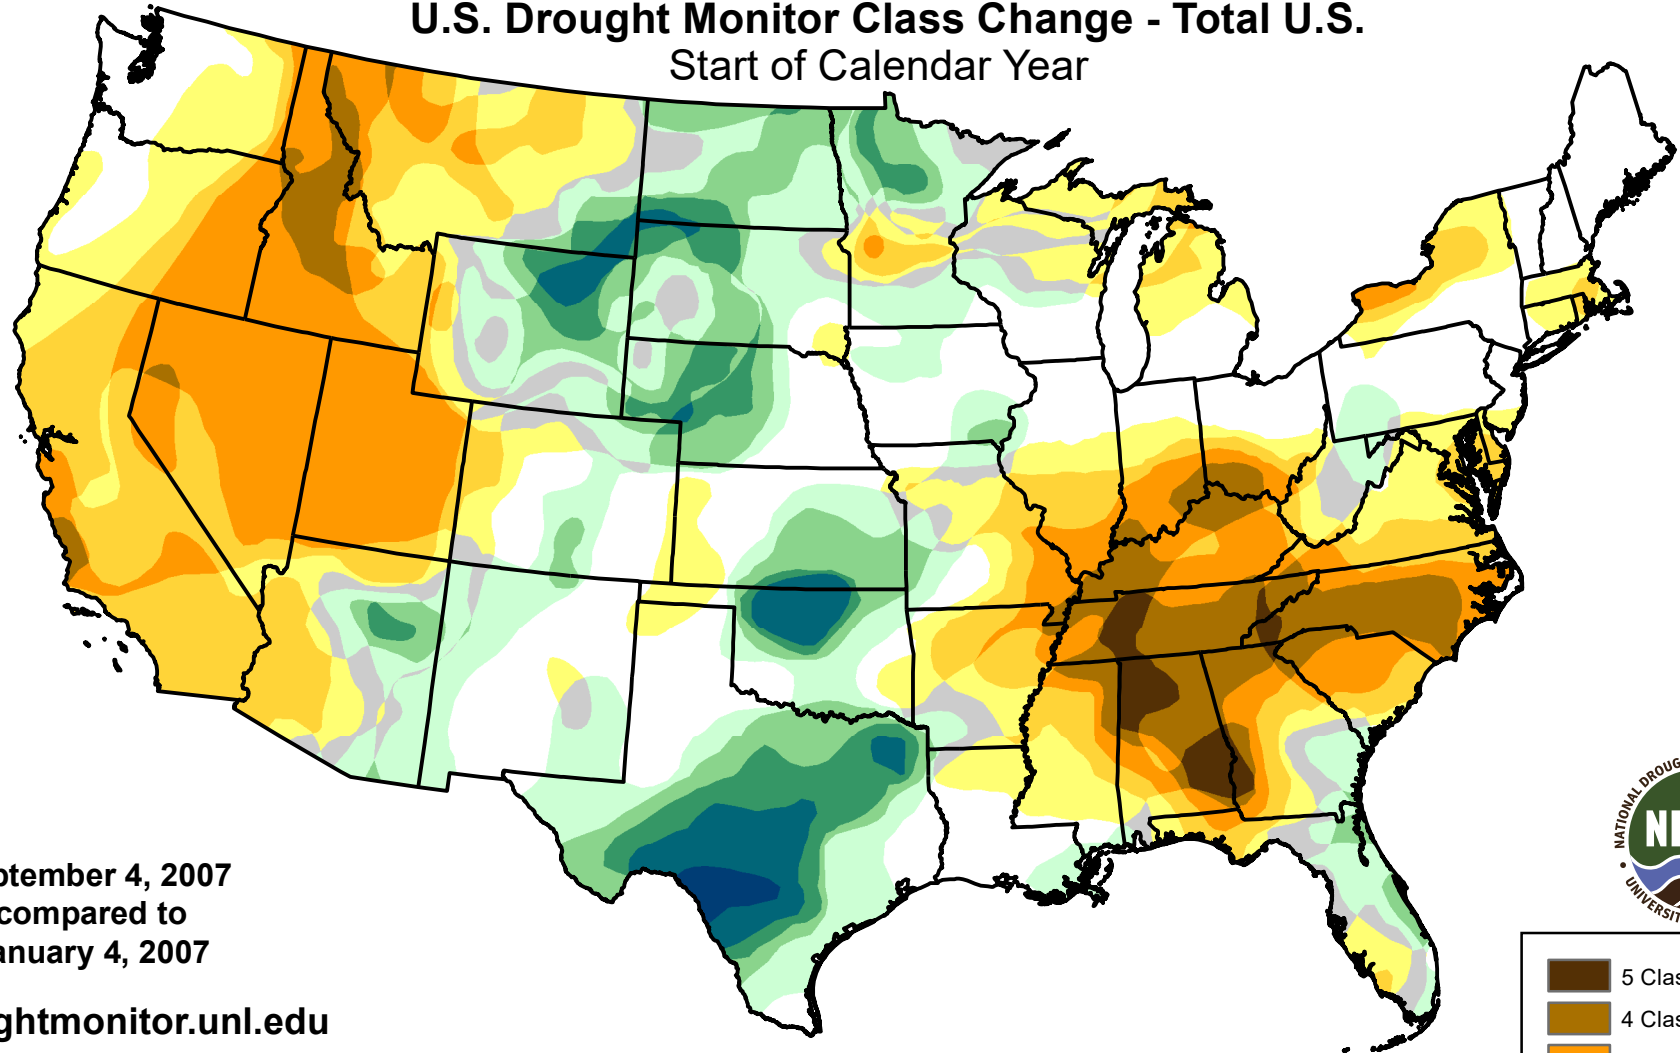

# U.S. Drought Monitor Class Change - Total U.S. Start of Calendar Year

September 4, 2007  
compared to  
January 4, 2007

[droughtmonitor.unl.edu](http://droughtmonitor.unl.edu)

- 5 Class Degradation
- 4 Class Degradation
- 3 Class Degradation
- 2 Class Degradation
- 1 Class Degradation
- No Change
- 1 Class Improvement
- 2 Class Improvement
- 3 Class Improvement
- 4 Class Improvement
- 5 Class Improvement