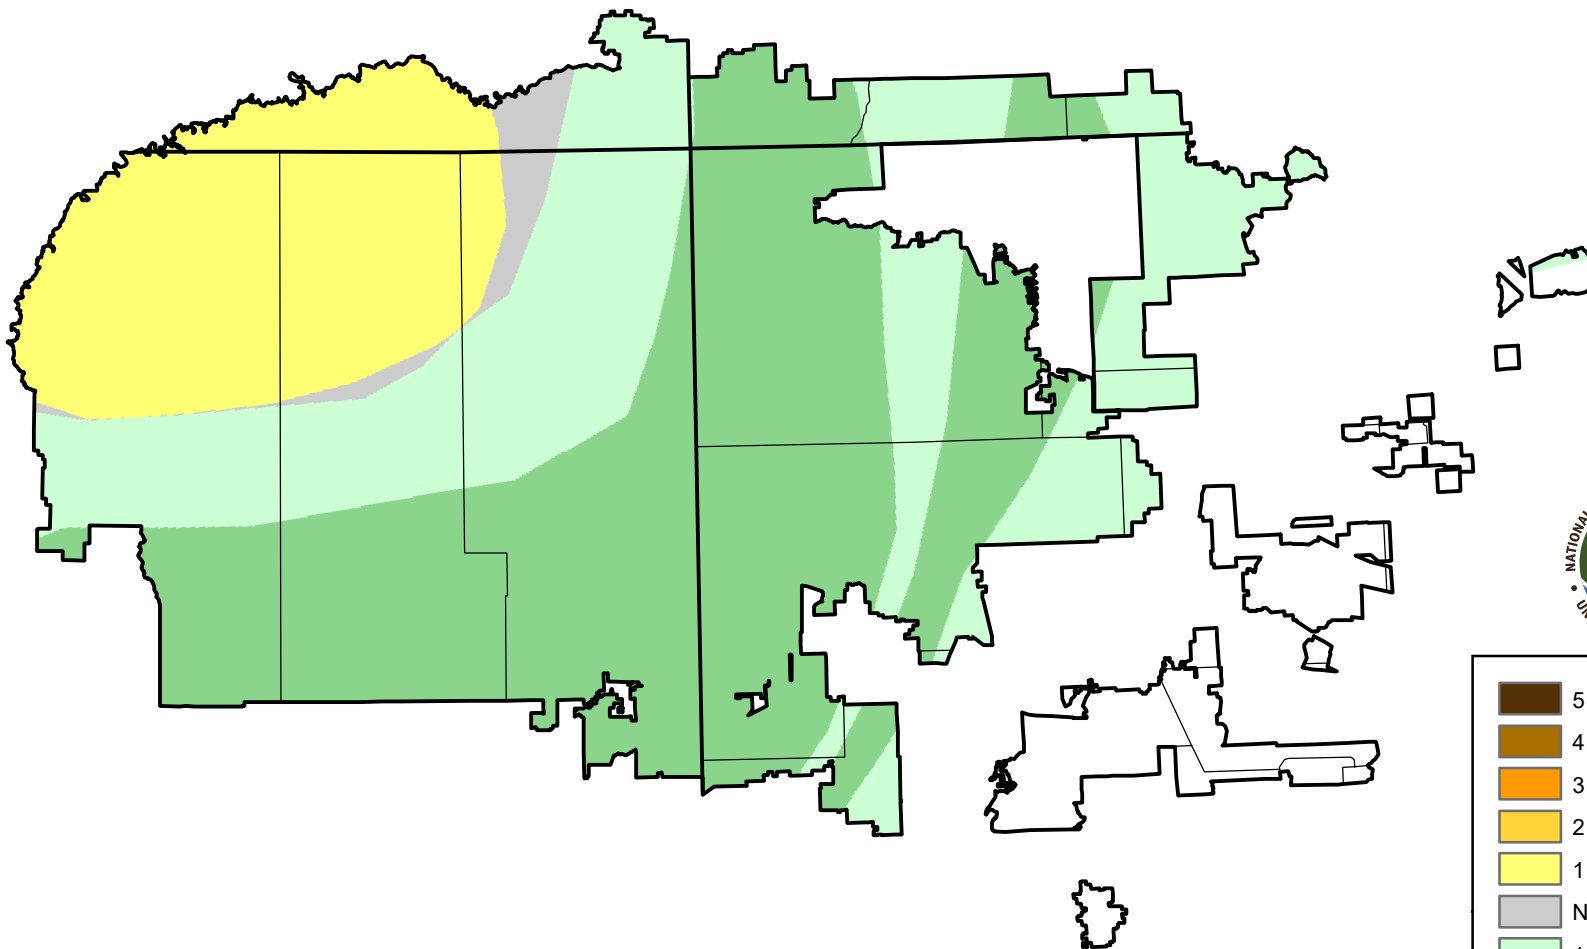

U.S. Drought Monitor Class Change - 4 Corners

13 Week

September 11, 2007
compared to
June 14, 2007

droughtmonitor.unl.edu

- 5 Class Degradation
- 4 Class Degradation
- 3 Class Degradation
- 2 Class Degradation
- 1 Class Degradation
- No Change
- 1 Class Improvement
- 2 Class Improvement
- 3 Class Improvement
- 4 Class Improvement
- 5 Class Improvement