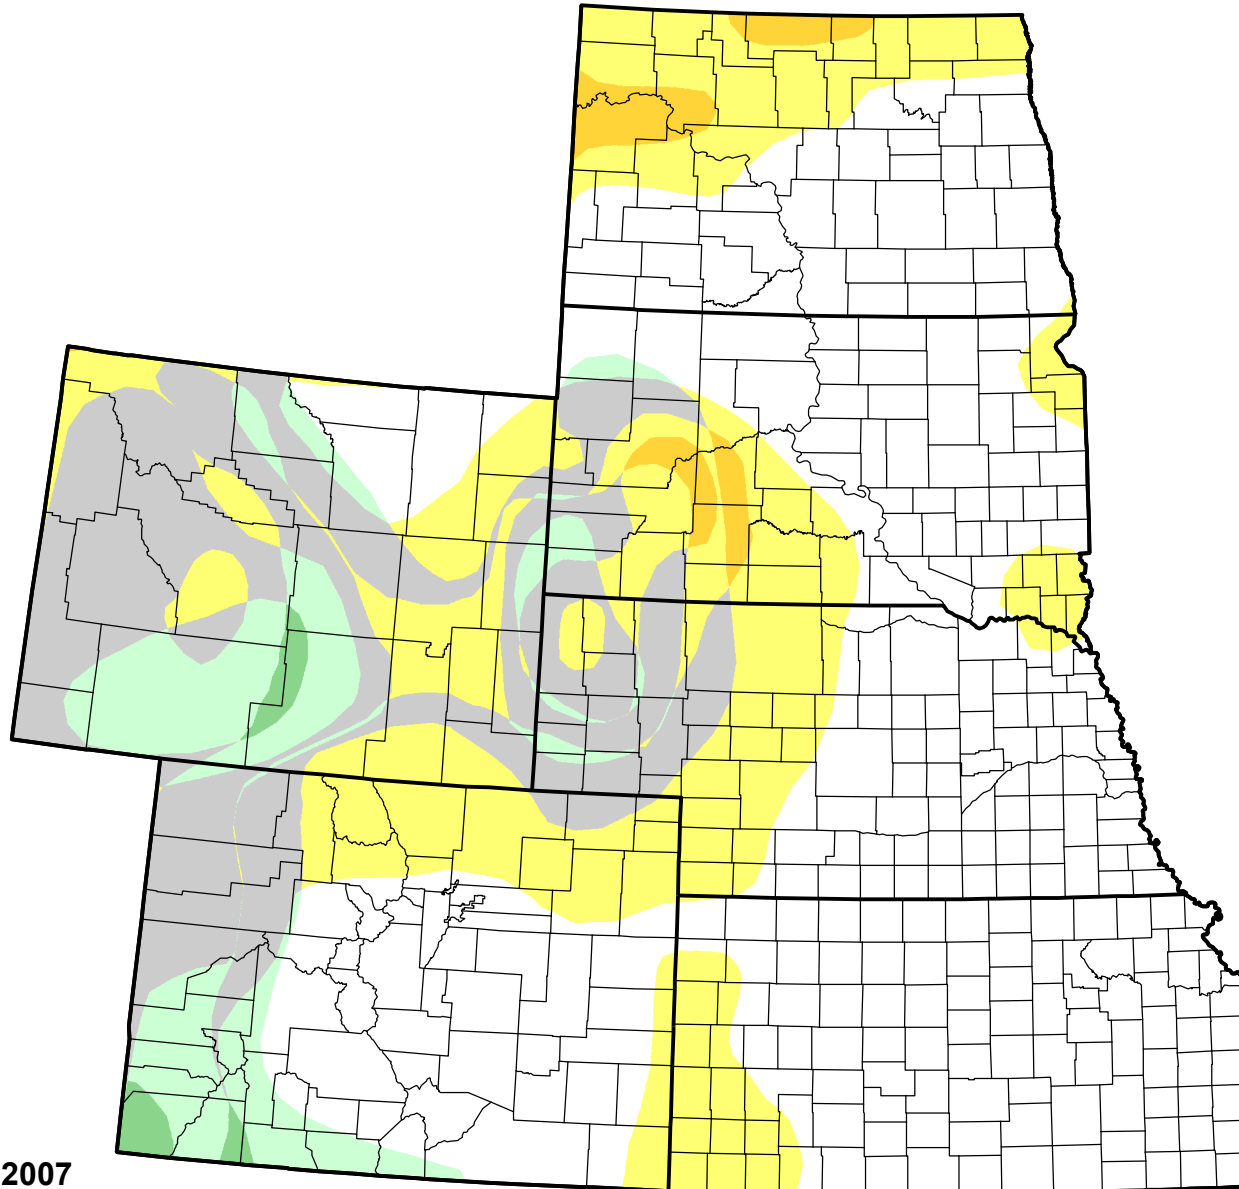

U.S. Drought Monitor Class Change - High Plains

13 Week

September 11, 2007
compared to
June 14, 2007

droughtmonitor.unl.edu

- 5 Class Degradation
- 4 Class Degradation
- 3 Class Degradation
- 2 Class Degradation
- 1 Class Degradation
- No Change
- 1 Class Improvement
- 2 Class Improvement
- 3 Class Improvement
- 4 Class Improvement
- 5 Class Improvement