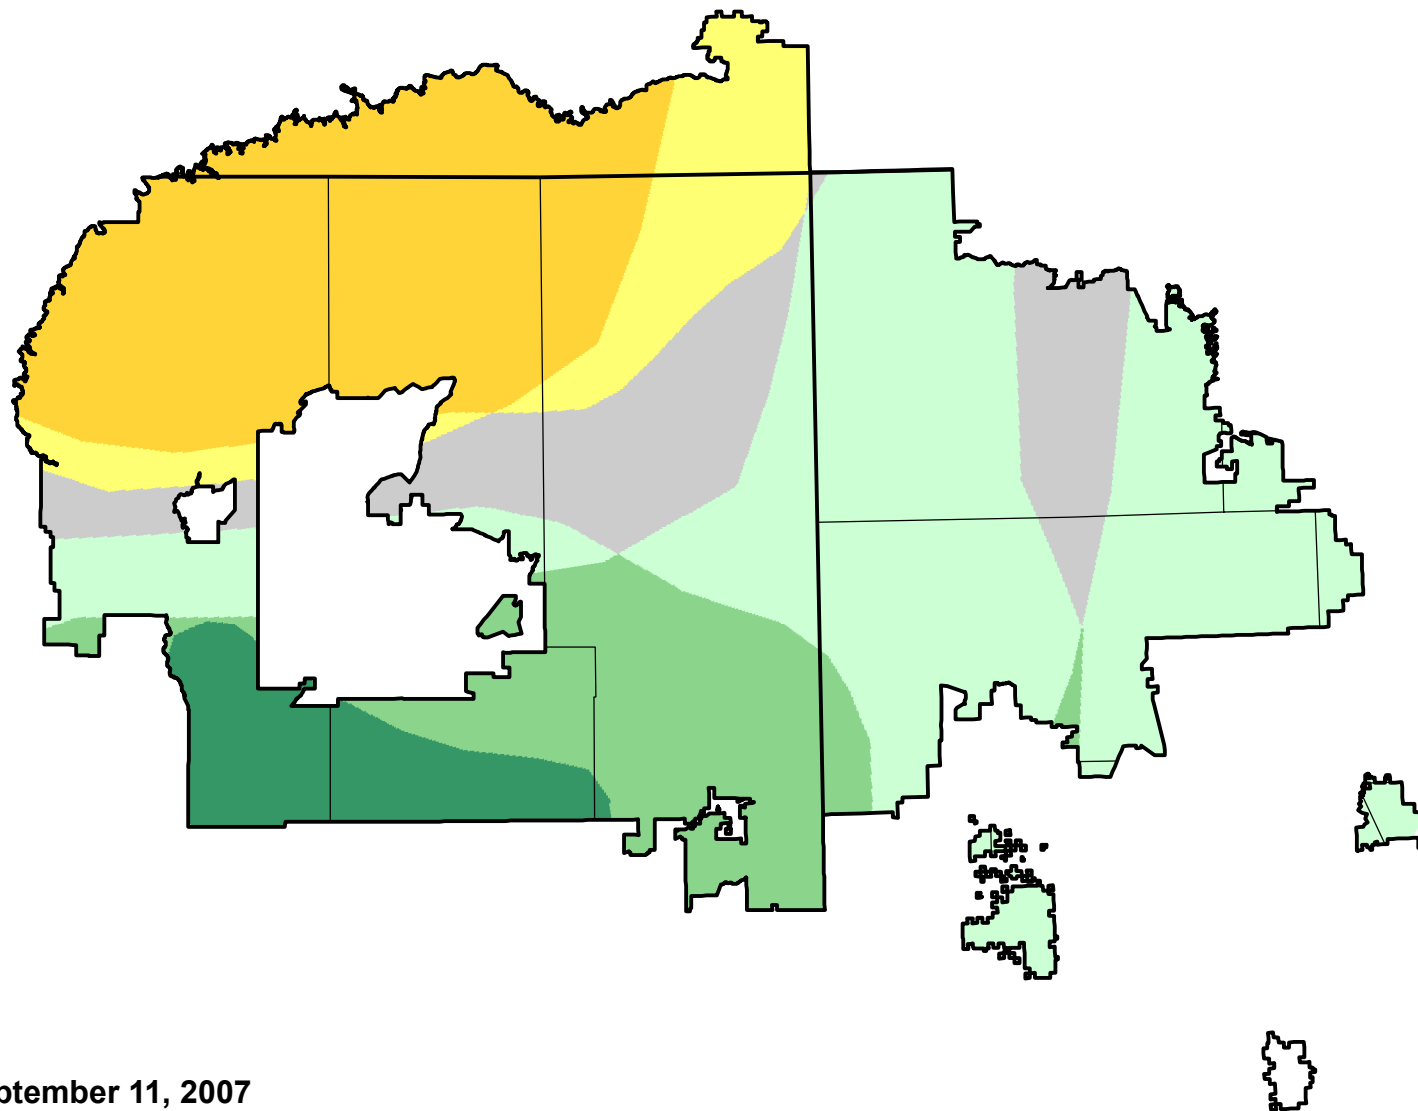

U.S. Drought Monitor Class Change - Navajo

Start of Calendar Year

September 11, 2007
compared to
January 4, 2007

droughtmonitor.unl.edu

- | | |
|---------------------------------------------------------------------------------------|---------------------|
|  | 5 Class Degradation |
|  | 4 Class Degradation |
|  | 3 Class Degradation |
|  | 2 Class Degradation |
|  | 1 Class Degradation |
|  | No Change |
|  | 1 Class Improvement |
|  | 2 Class Improvement |
|  | 3 Class Improvement |
|  | 4 Class Improvement |
|  | 5 Class Improvement |