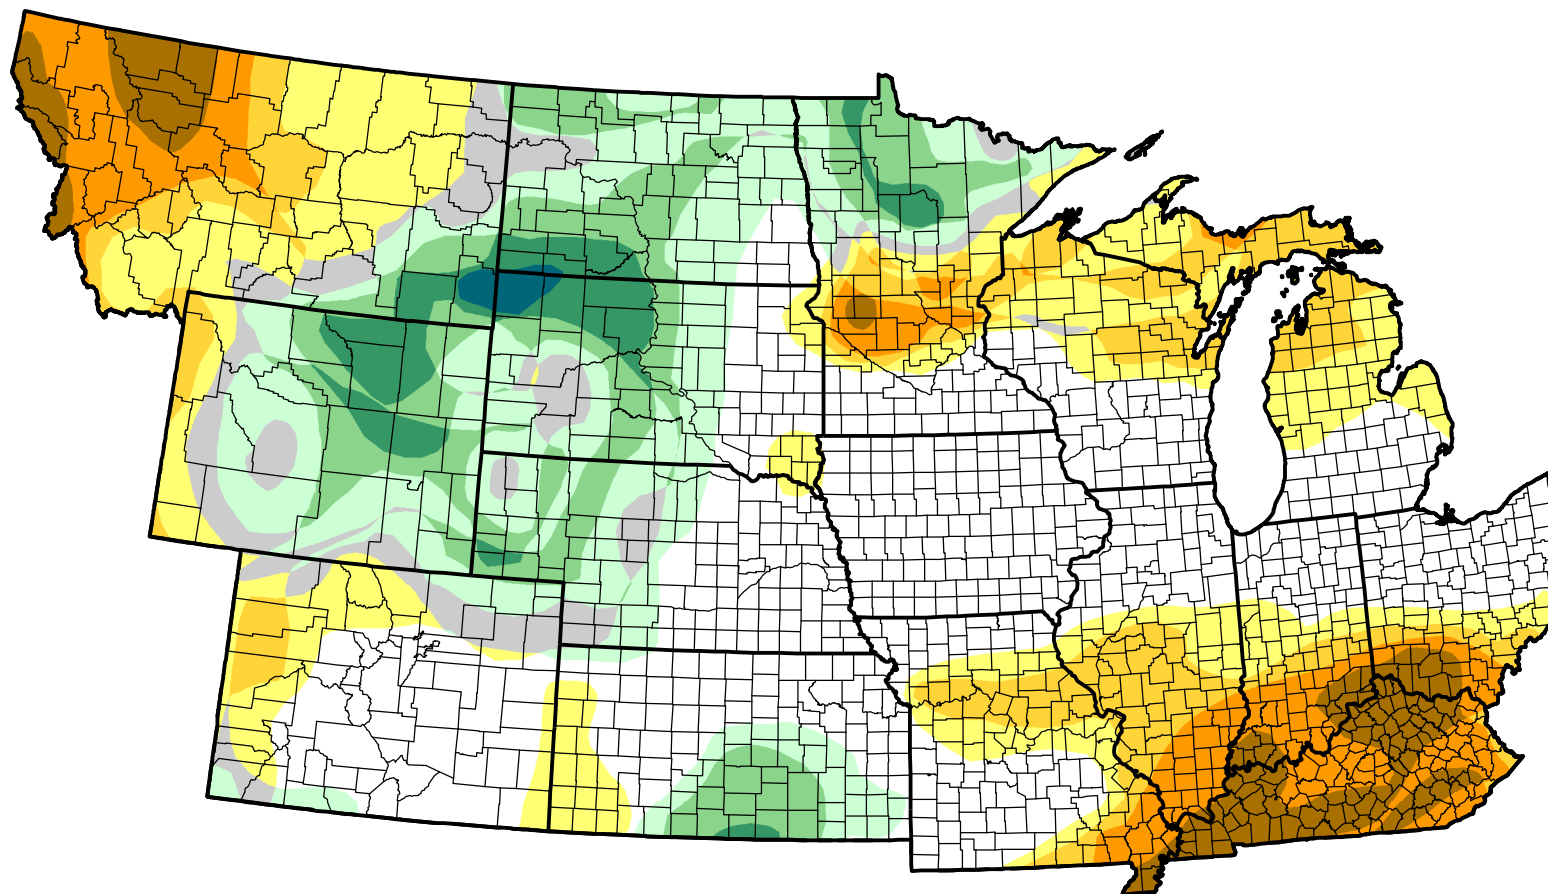

U.S. Drought Monitor Class Change - NWS Central 26 Week

September 11, 2007
compared to
March 15, 2007

droughtmonitor.unl.edu

-  5 Class Degradation
-  4 Class Degradation
-  3 Class Degradation
-  2 Class Degradation
-  1 Class Degradation
-  No Change
-  1 Class Improvement
-  2 Class Improvement
-  3 Class Improvement
-  4 Class Improvement
-  5 Class Improvement