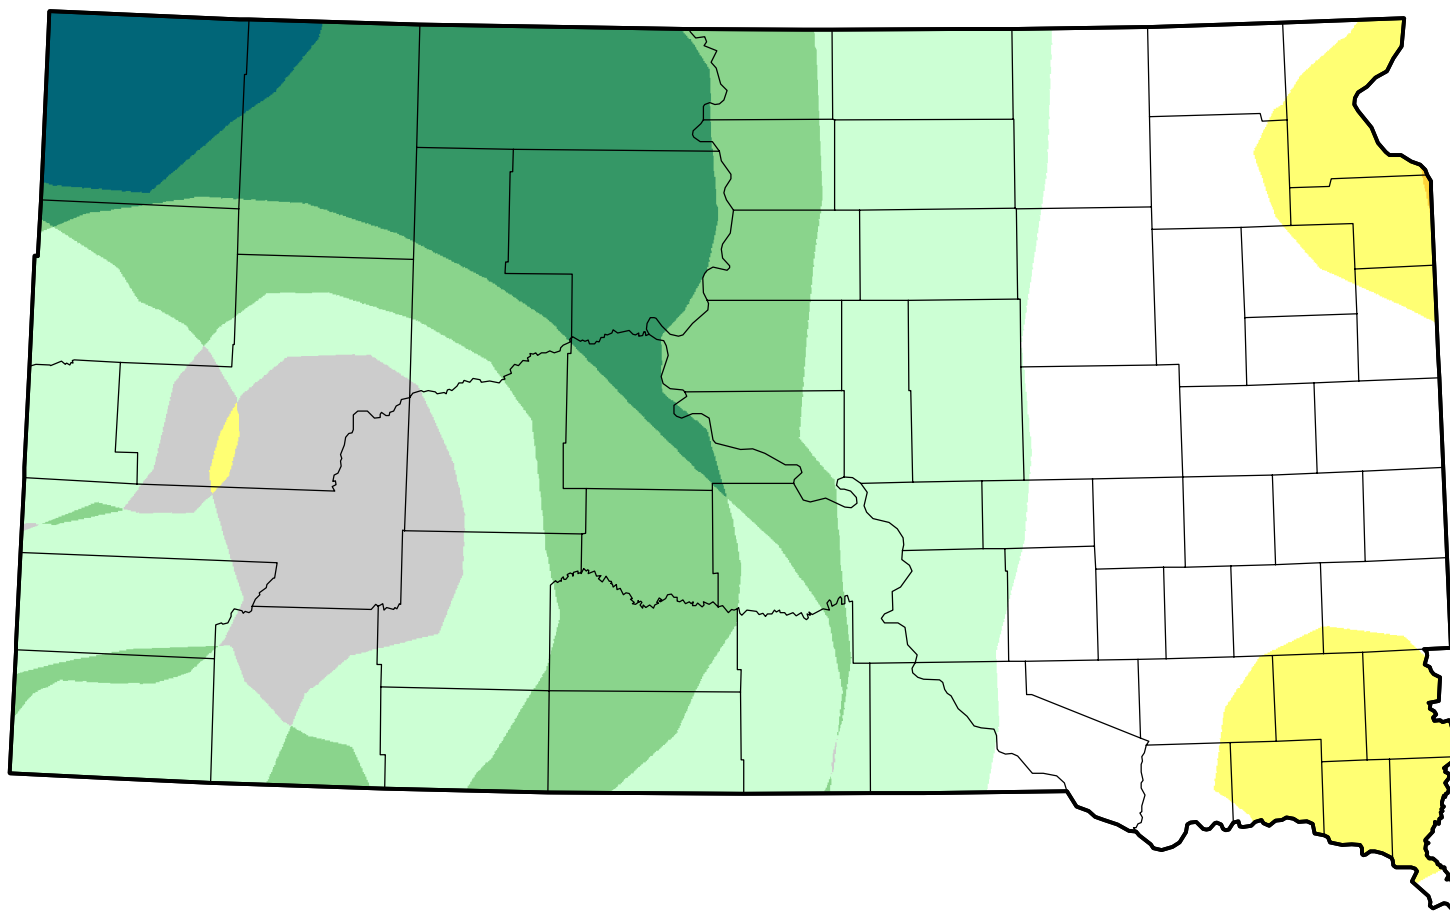

U.S. Drought Monitor Class Change - South Dakota

26 Week

September 11, 2007
compared to
March 15, 2007

droughtmonitor.unl.edu

-  5 Class Degradation
-  4 Class Degradation
-  3 Class Degradation
-  2 Class Degradation
-  1 Class Degradation
-  No Change
-  1 Class Improvement
-  2 Class Improvement
-  3 Class Improvement
-  4 Class Improvement
-  5 Class Improvement