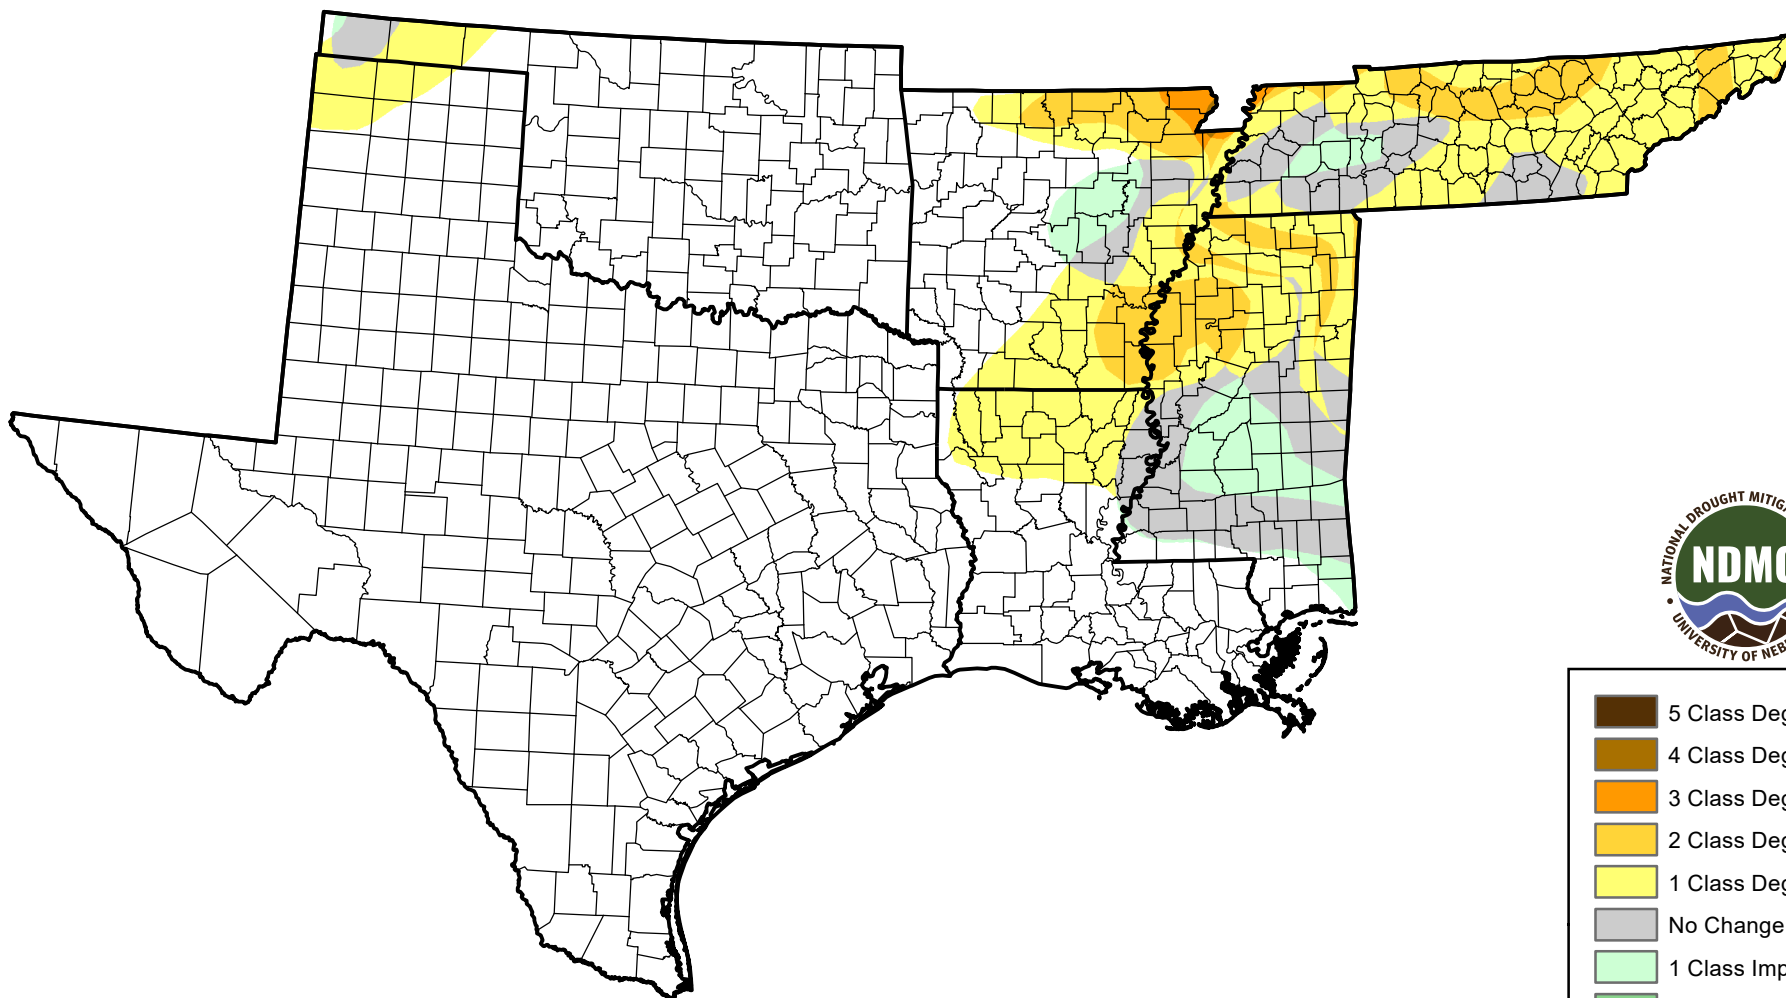

U.S. Drought Monitor Class Change - South

8 Week

September 11, 2007
compared to
July 19, 2007

droughtmonitor.unl.edu

-  5 Class Degradation
-  4 Class Degradation
-  3 Class Degradation
-  2 Class Degradation
-  1 Class Degradation
-  No Change
-  1 Class Improvement
-  2 Class Improvement
-  3 Class Improvement
-  4 Class Improvement
-  5 Class Improvement