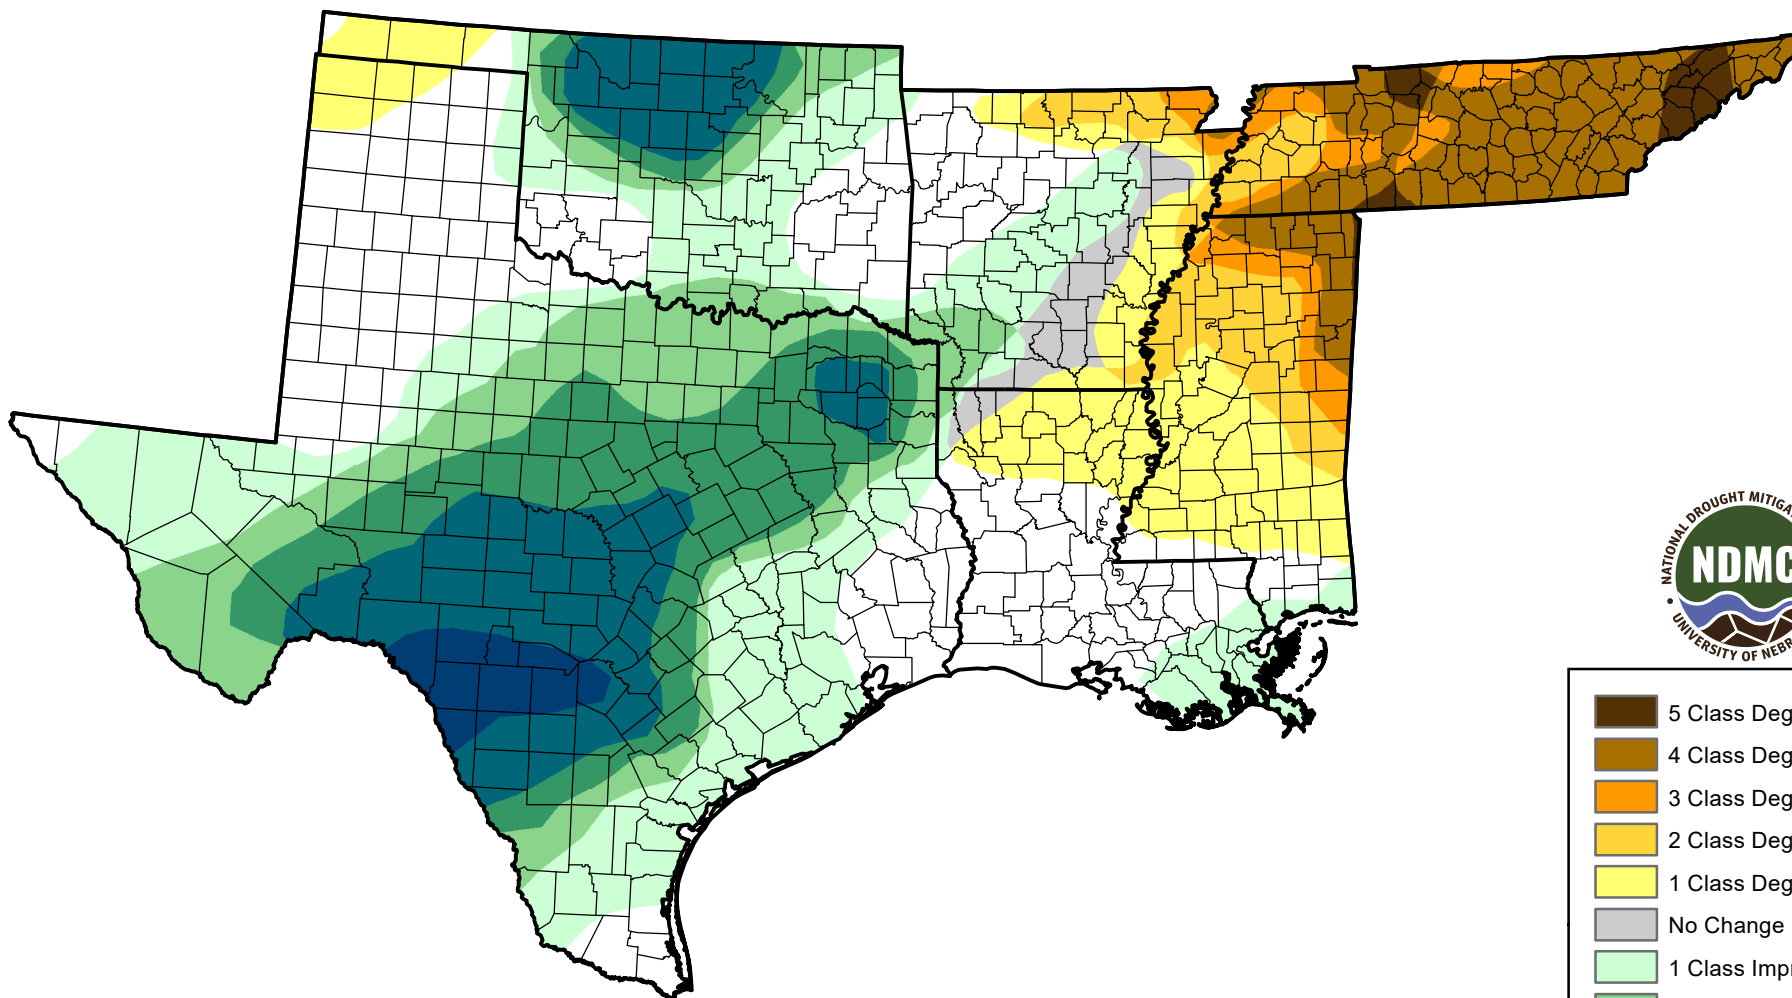

# U.S. Drought Monitor Class Change - South

Start of Calendar Year

September 11, 2007  
compared to  
January 4, 2007

[droughtmonitor.unl.edu](http://droughtmonitor.unl.edu)

-  5 Class Degradation
-  4 Class Degradation
-  3 Class Degradation
-  2 Class Degradation
-  1 Class Degradation
-  No Change
-  1 Class Improvement
-  2 Class Improvement
-  3 Class Improvement
-  4 Class Improvement
-  5 Class Improvement