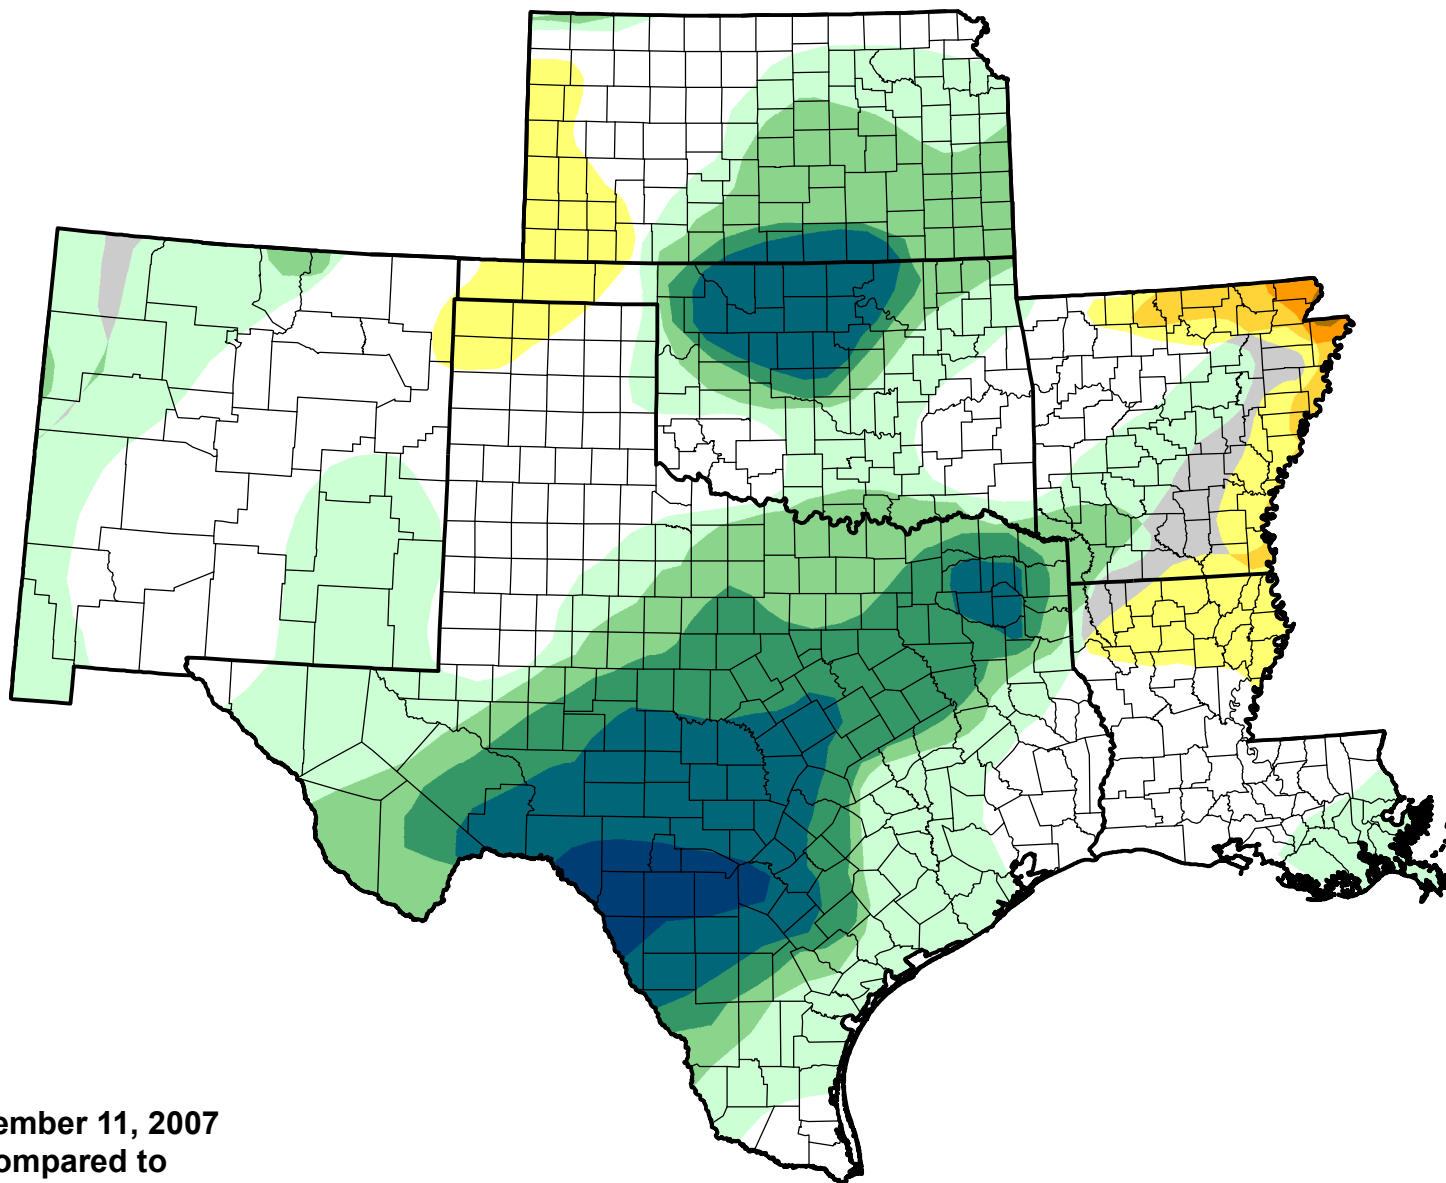

U.S. Drought Monitor Class Change - SCIPP

Start of Calendar Year

September 11, 2007
compared to
January 4, 2007

droughtmonitor.unl.edu

-  5 Class Degradation
-  4 Class Degradation
-  3 Class Degradation
-  2 Class Degradation
-  1 Class Degradation
-  No Change
-  1 Class Improvement
-  2 Class Improvement
-  3 Class Improvement
-  4 Class Improvement
-  5 Class Improvement